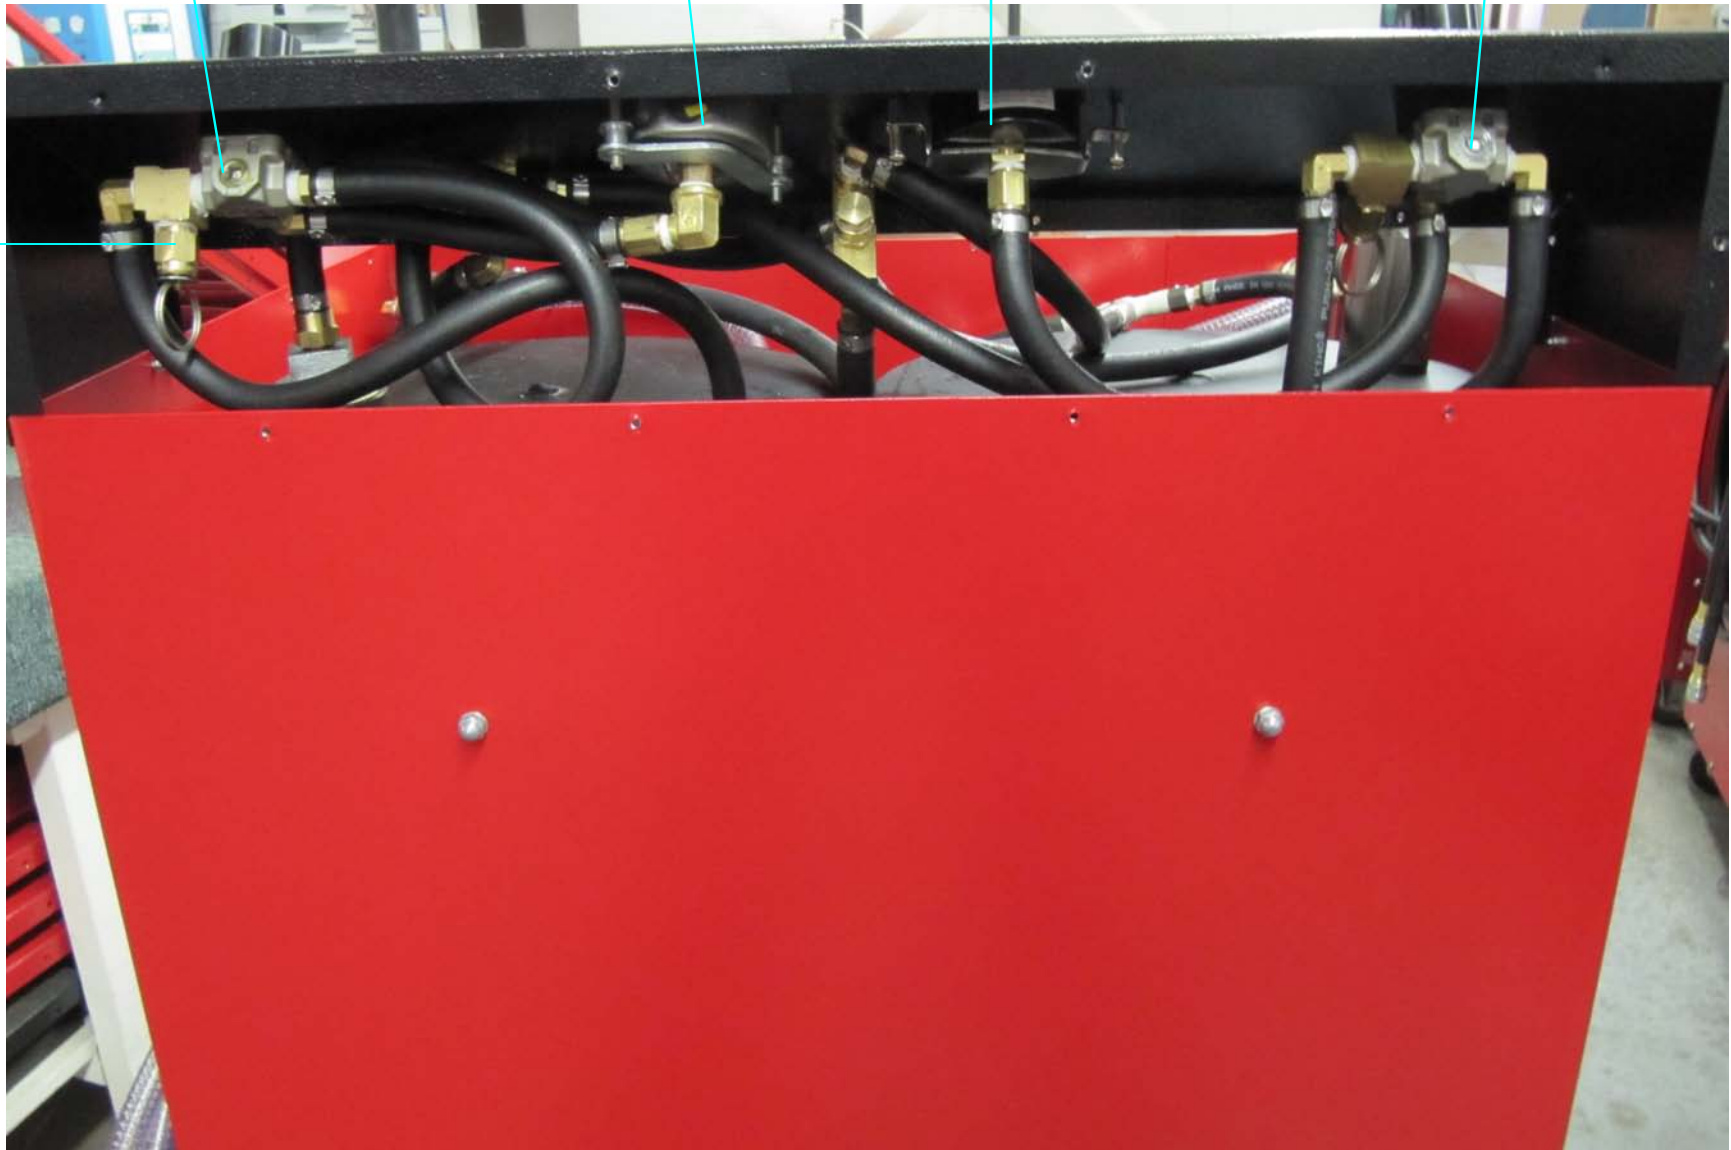

FE600

Fluid Extractor

4021

4033

4032

4021

4036

4022

FE 600 Fluid Extractor

Hardware

2003	Pull Handle Plastic
2015	Blue Pressure Cap Plastic
2017	8" Drip Tube ABS
2073	FE 600 Decal Kit

Plumbing

4011	3/8" id Poly Spring Hose
4021	Regulator 43 PSI
4022	Water Separator (Air Filter)
4023	Air Filter Glass Bowl Only
4026	Replacement Filter Element-for water separator
4032	2" 0/-30 psi Gauge
4033	2" 0/30 psi Pressure Vacuum
4036	20 lb Pressure Release Valve
4040	5 way Ball Valve
4050	3/8" Push on Blue Hose