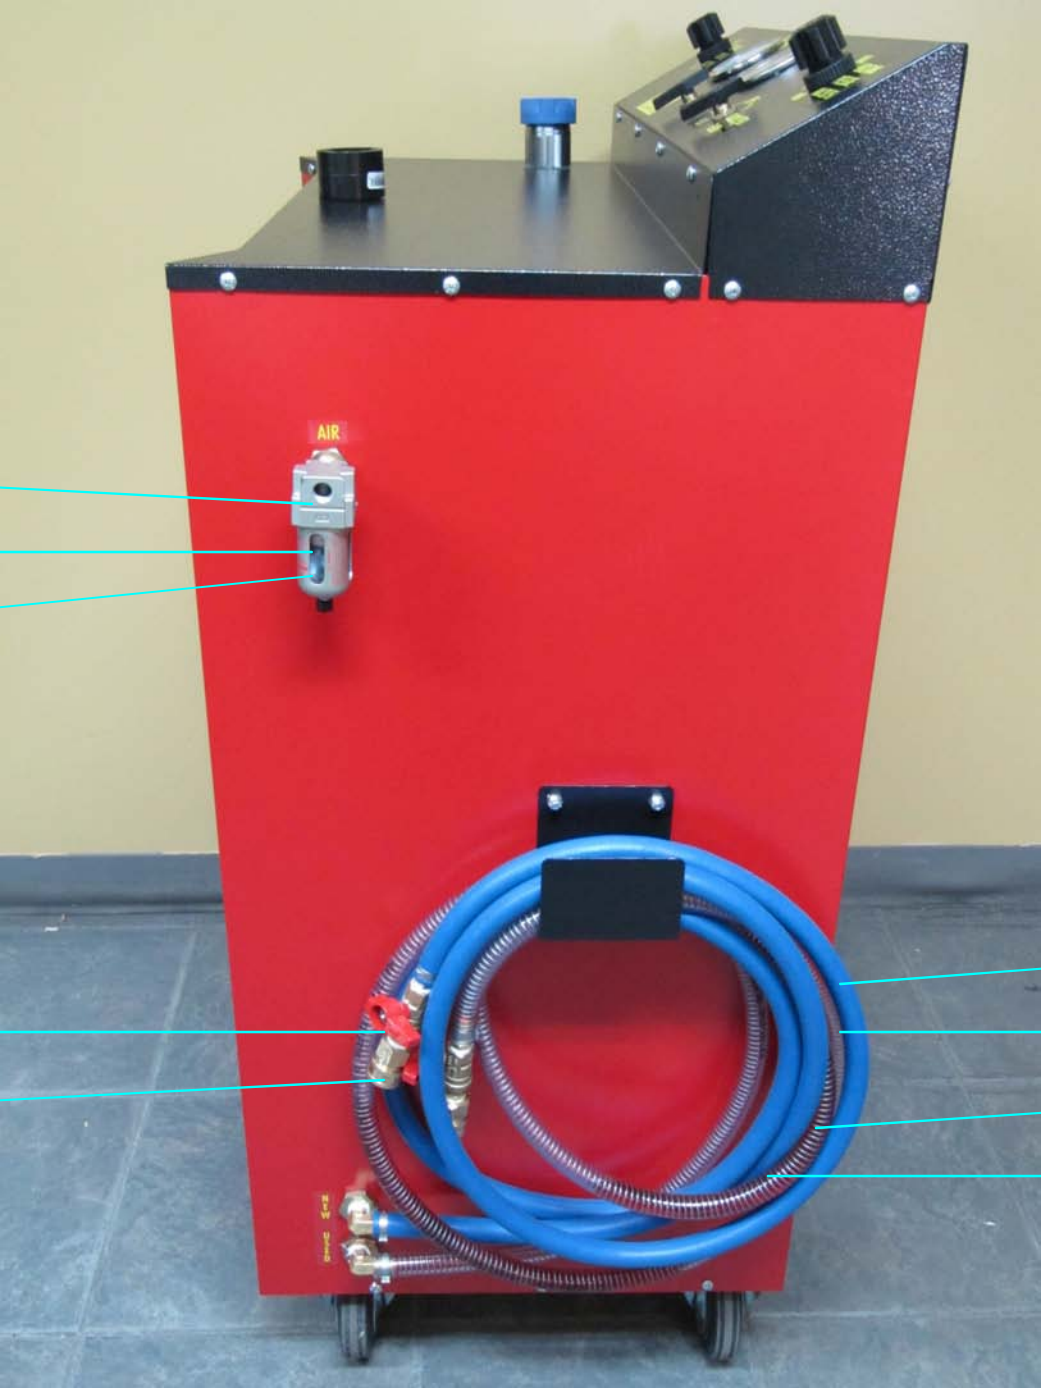

FE600

Fluid Extractor

4021

4033

4032

4021

4036

4022

FE 600 Fluid Extractor

Hardware

2003	Pull Handle Plastic
2015	Blue Pressure Cap Plastic
2017	8" Drip Tube ABS
2073	FE 600 Decal Kit

Plumbing

4011	3/8" id Poly Spring Hose
4021	Regulator 43 PSI
4022	Water Separator (Air Filter)
4023	Air Filter Glass Bowl Only
4026	Replacement Filter Element-for water separator
4032	2" 0/-30 psi Gauge
4033	2" 0/30 psi Pressure Vacuum
4036	20 lb Pressure Release Valve
4040	5 way Ball Valve
4050	3/8" Push on Blue Hose

Fittings

6028	3/8" Ball Valve w/ Red Handle
6047	3/8" Brass Female Pipe Coupler
6079	1/4" 3 Way 180° Ball Valve Panel Mount

Assembled Parts

7037	FE 600 3/8" Blue Hose Complete Assembly
7038	FE 600 3/8" Coiled Hose Complete Assembly