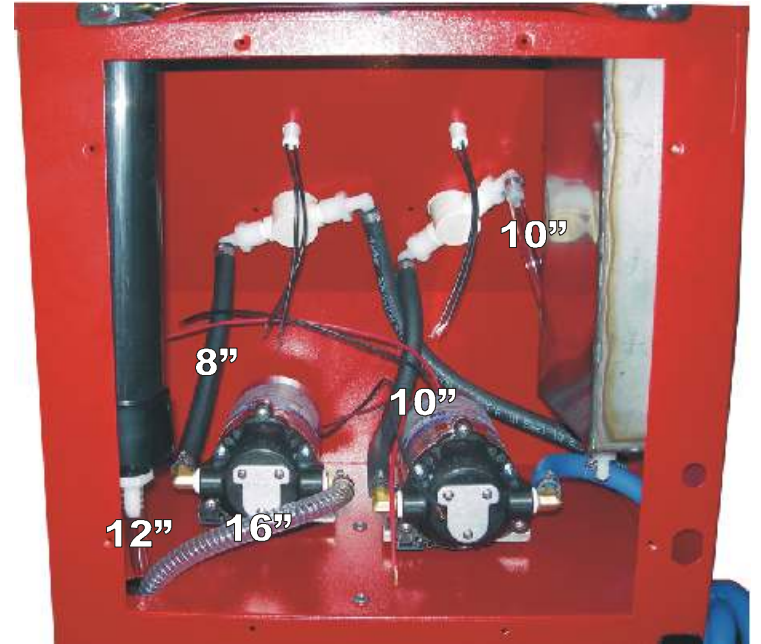

12"

8"

16"

10"

10"