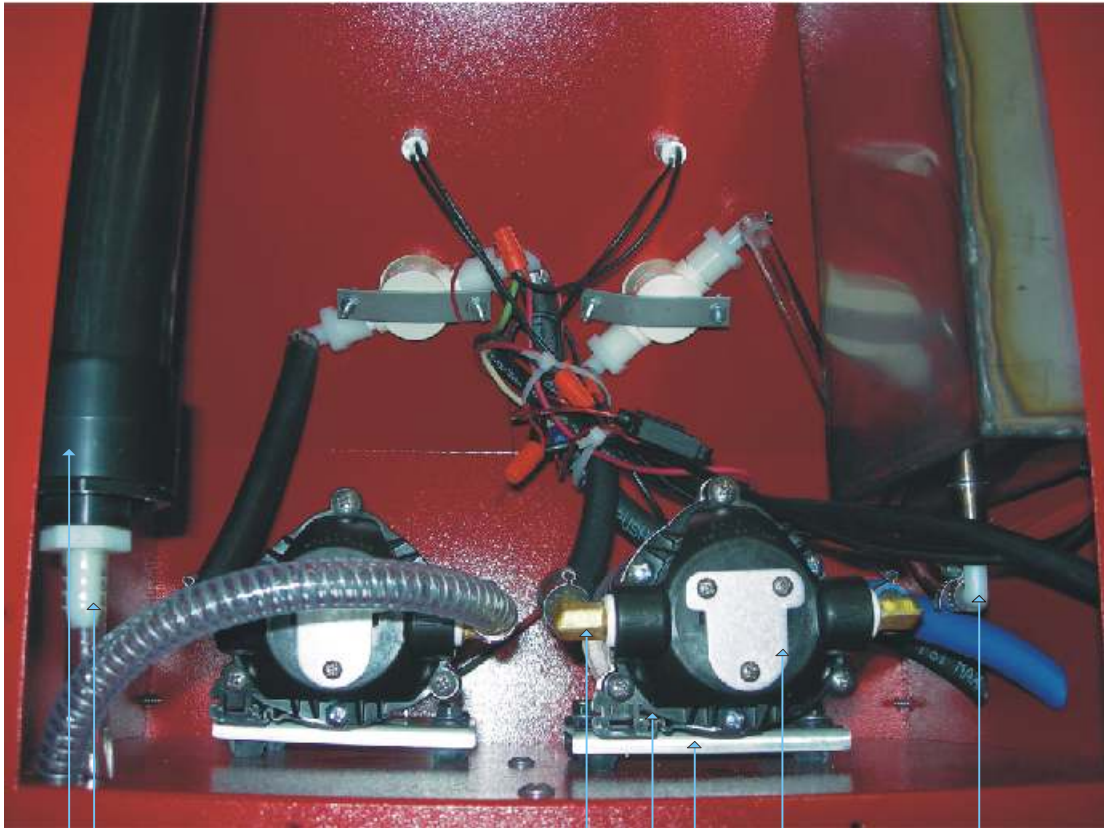

2045 6100

6003

5053

2044

5054 Pump

6083