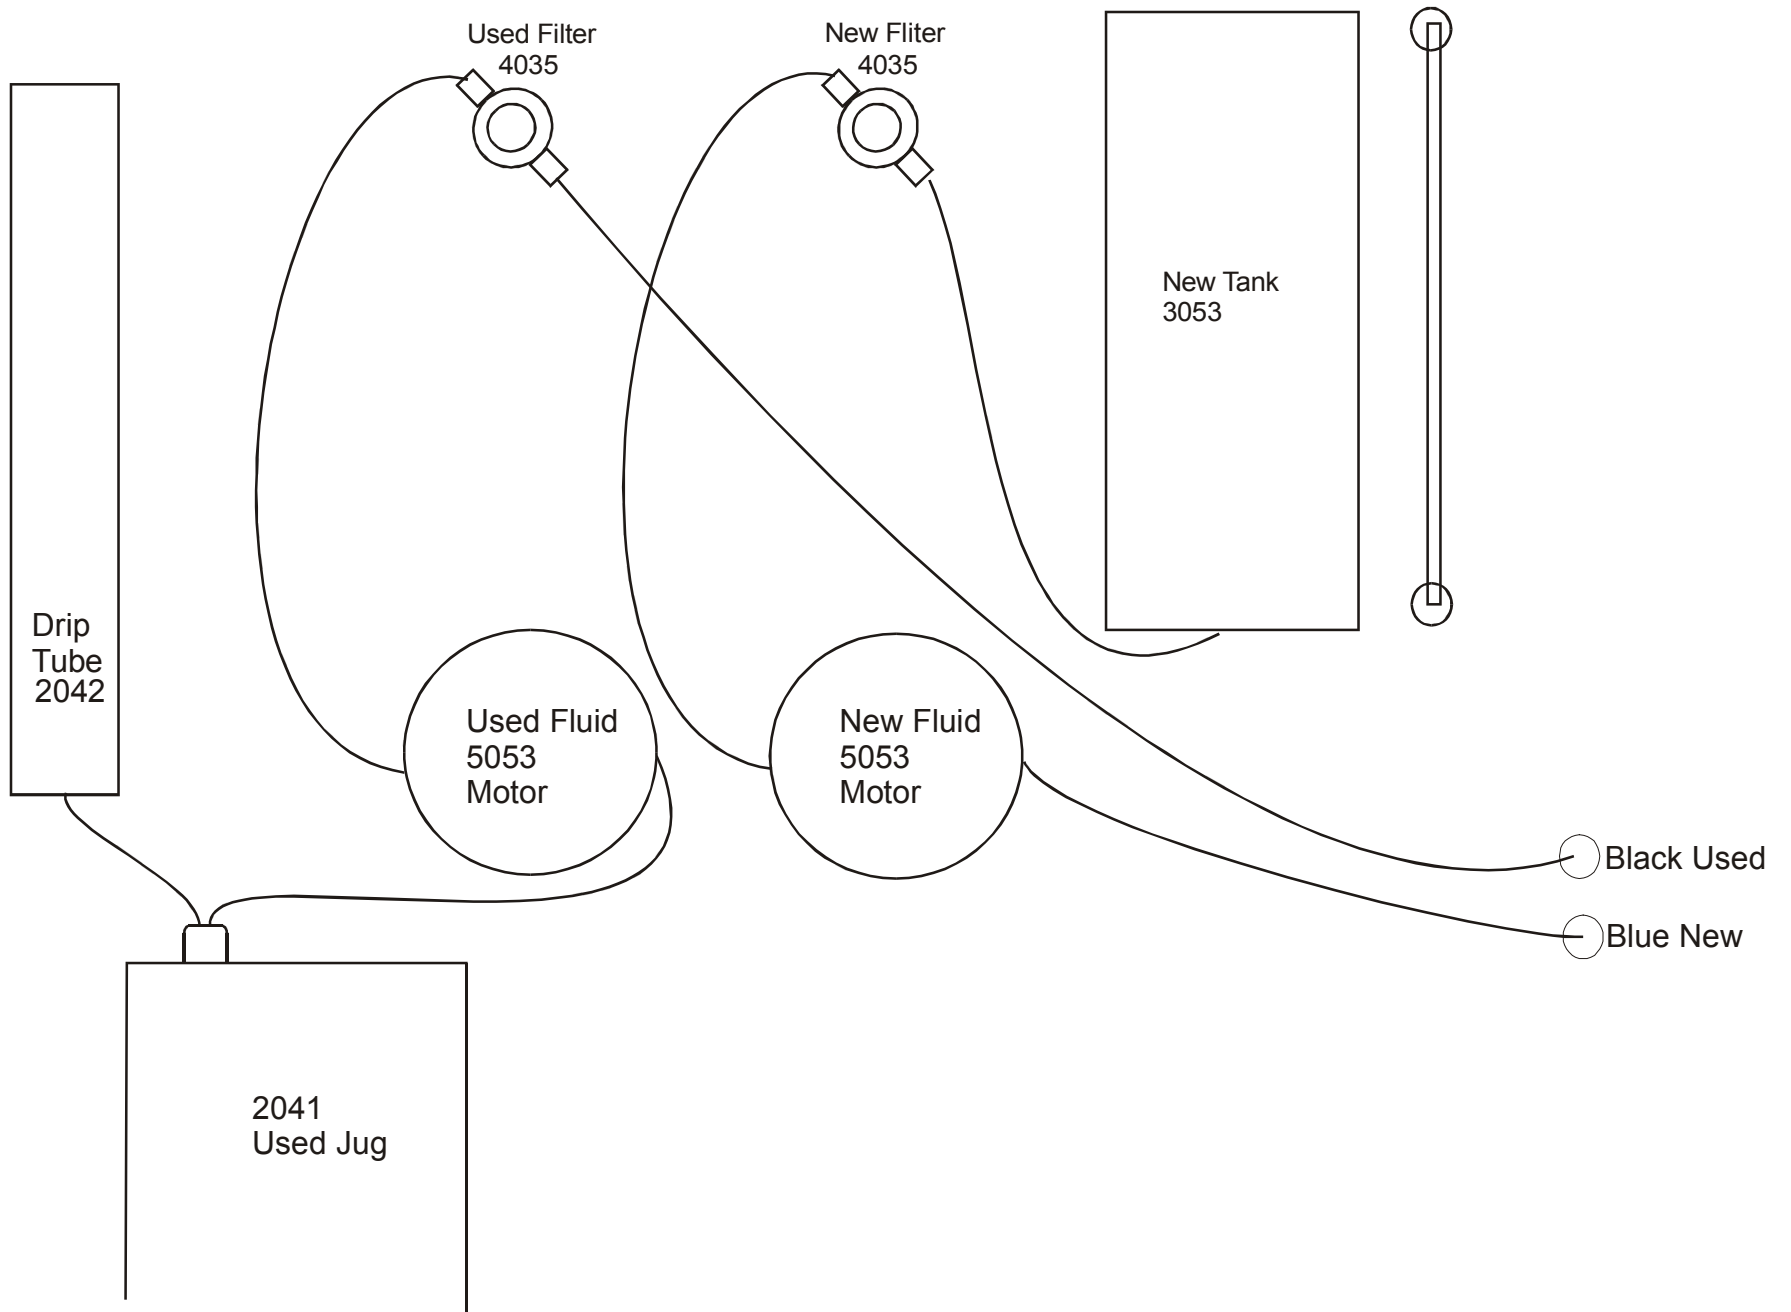

# PSF 214 Power Steering Flush

2045 6100

6003

5053

2044

5054 Pump

6083

12"

8"

16"

10"

10"

Remote Box Assembly

Part # **7027**  
1/4" Black and Blue  
Adapter Set

Part # **7028**  
3/8" Black and Blue  
Adapter Set

---

### PSF 214 Troubleshooting

#### **Pump runs but no fluid**

- Check for obstruction in the tank or inlet hose at the pump.