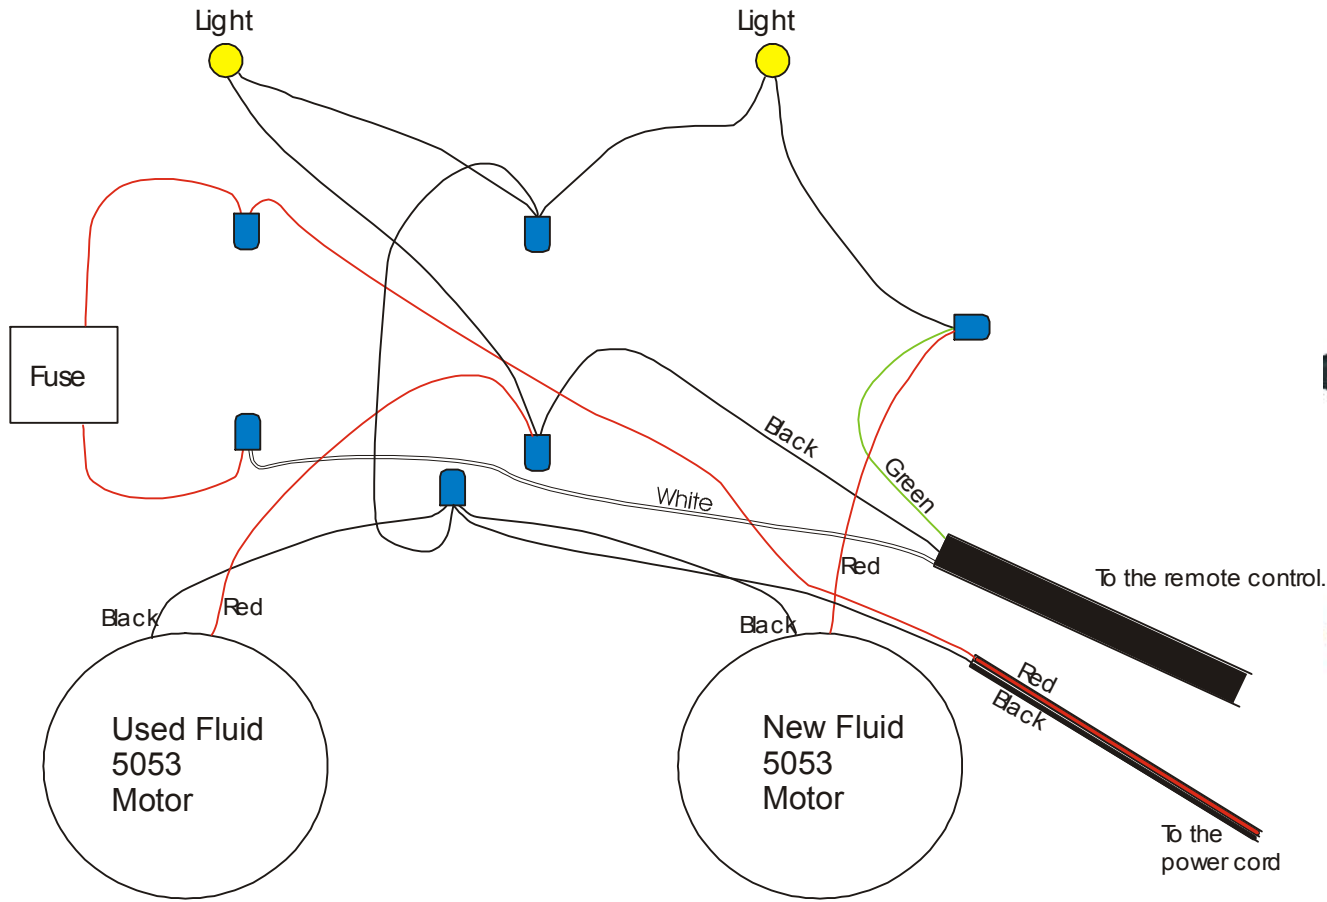

# PSF 214 Power Steering Flush

2045 6100

6003

5053

2044

5054 Pump

6083

12"

8"

16"

10"

10"

Remote Box Assembly

Part # **7027**  
1/4" Black and Blue  
Adapter Set

Part # **7028**  
3/8" Black and Blue  
Adapter Set

---

#### **Pump runs but no fluid**

- Check for obstruction in the tank or inlet hose at the pump.