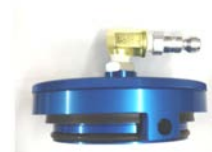

BFS 110/115/120 Brake Fitting Kit / Part # F-7023-1

Part # **B100**

Part # **B300**

Part # **BA01**
Chrysler and Other

Part # **BA02**
Ford

Part # **BA03**
Ford and Others

Part # **BA04**
General Motors

Part # **BA05**
BMW Audi European
and
Others (same as
BC04)

Part# **BA14**
Mazda VW
(same as
BC06)

Part # **BA15**
Expandable O-Ring
Honda and Others
Old #**BA08**

Part # **BA16**
Expandable O-Ring
Honda
Old #**BA09**

Part # **BA10**
Toyota and Others

Part # **BA11**
Toyota and Others

Part # **BA13**
Brake Bleeder Adapter
Nissan

Part # **BC05**
Nissan

Part # **BC15**
Ford

Part # **BC17**
Mitsubishi

Part # **BC18**
Nissan

Part # 7023-1
BFS
110/115/120
Fitting Kit

BFS 110/115/120 Brake Fittings Repair Parts

Part # **B400**
4 ft Clear Hose
Attach to bleeder screw to
vacuum out fluid.

Part # **B500**
Clear Hose
To Vacuum out fluid
reservoir

Part # **B600**
Transparent Hose
To fill fluid reservoir

Part# **7020**
Black exchange Hose