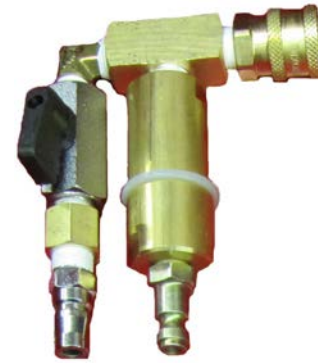

EGR Adapters
Part # 7039

Part# **DFS 910-1**
Ford EGR Adapter

Part# **DFS 910-2**
Ford/Cummins
Exhaust Adapter

Part# **DFS 910-3**
S- Hook Sprayer

Part# **DFS 910-4**
Cummins Exhaust
Tube

Part# **DFS 910-5**
Induction sprayer
Ford/GM/Dodge

Part# **DFS 910-6**
Duramax EGR Cooler Adapter

Part# **DFS 910-7**
Duramax Turbo Boost Sensor Adapter

Part# **DFS 910-8**
Mercedes/Jeep Turbo Boost Sensor Adapter

Part# **DFS 910-9**
Cummins EGR Manual Opener