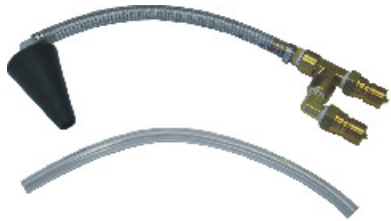

RCS Fitting

Part # **7008**
1 3/4 Straight Hose

Part # **7009**
1 1/2 Straight Hose

Part # **7010**
1 1/4 Straight Hose

Part # **7011**
Two Gear Clamps 1 1/2

Part # **7008-90**
1 3/4 90° Hose

Part # **7009-90**
1 1/2 90° Hose

Part # **7010-90**
1 1/4 90° Hose

Part # **7012**
1/2" and 3/8" Clear
Hose Adapter

Part # **7013** (1 per RCS 540)
5 Step Loop Hose

Part # **7014** (2 per RCS 530 E)
5 Step with Male
Quick Connect

Optional Fittings

Part # **7015**
12" long 3/8" Clear Hoses
and One Rubber Cone Adapter

Part# **7977-A**
Quick disconnect for Ford
Diesel

Part# **7977-B**
Quick disconnect for
Ford Diesel

Part **7977-C** as set
Quick disconnect for
Ford Diesel

Part# **7977-D**
Hanger for Ford
Diesel

Part# **7976-A**
Quick disconnect for
Audi/Volks

Part# **7976-B**
Quick disconnect for
Audi/Volks

Part **7976-C** as set
Quick disconnect for
Audi/Volks

Part# **7976-D**
Hanger for Audi/Volks