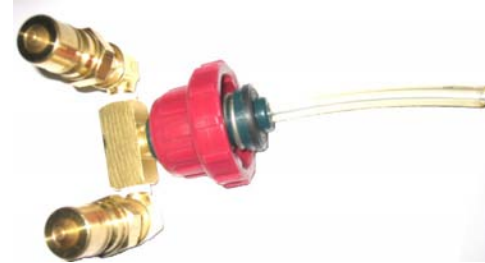

Part# **RC-041**
Radiator Cap
Adapters