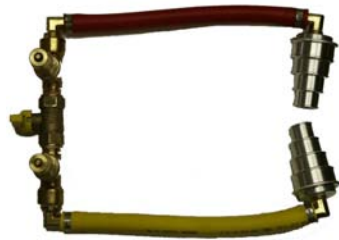

RCS Fitting

Part # **7008**
1 3/4 Straight Hose

Part # **7009**
1 1/2 Straight Hose

Part # **7010**
1 1/4 Straight Hose

Part # **7011**
Two Gear Clamps 1 1/2

Part # **7008-90**
1 3/4 90° Hose

Part # **7009-90**
1 1/2 90° Hose

Part # **7010-90**
1 1/4 90° Hose

Part # **7012**
1/2" and 3/8" Clear
Hose Adapter

Part # **7013** (1 per RCS 540)
5 Step Loop Hose

Part # **7014** (2 per RCS 530 E)
5 Step with Male
Quick Connect

Optional Fittings

Part # **7015**
12" long 3/8" Clear Hoses
and One Rubber Cone Adapter

Part# **7977-A**
Quick disconnect for Ford
Diesel

Part# **7977-B**
Quick disconnect for
Ford Diesel

Part **7977-C** as set
Quick disconnect for
Ford Diesel

Part# **7977-D**
Hanger for Ford
Diesel

Part# **7976-A**
Quick disconnect for
Audi/Volks

Part# **7976-B**
Quick disconnect for
Audi/Volks

Part **7976-C** as set
Quick disconnect for
Audi/Volks

Part# **7976-D**
Hanger for Audi/Volks