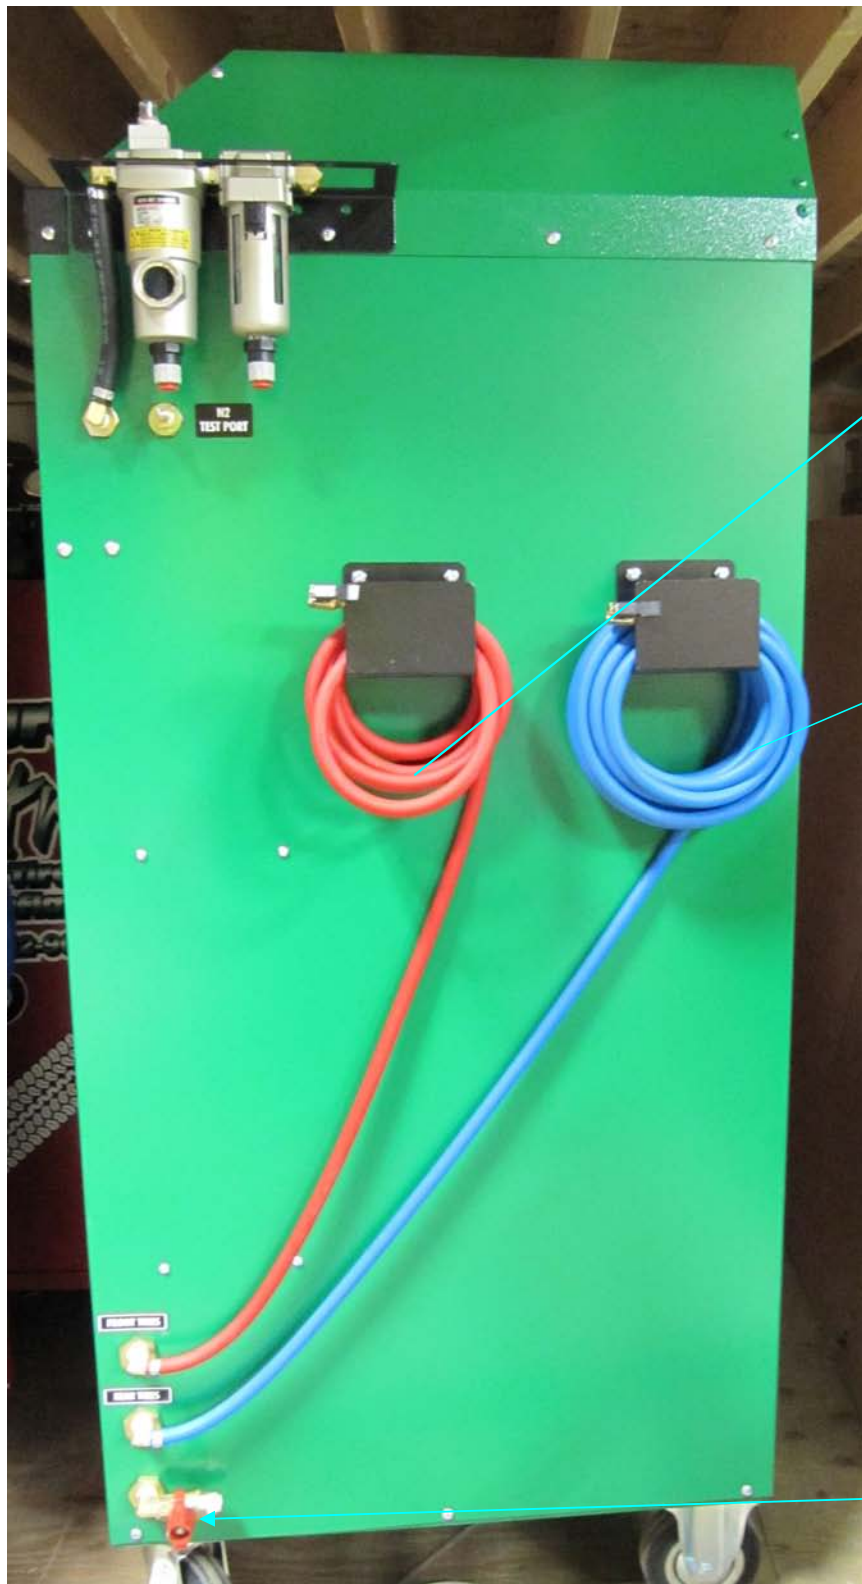

# N2 930E

2022

2053

4025

4072  
Blue 1/4" Hose 23ft

4068

4071  
Red 1/4" Hose 11ft

5059

5062

5058

**4071**  
**Red 1/4" Hose 11ft**

**4072**  
**Blue 1/4" Hose 23ft**

**6028**

2013

2012

4054  
Assembled

# Hoses

**\*CAN BUY  
DIFFERENT ENDS  
IN PARTS LIST**

**Part# 4074-1**  
Red 1/4" Hose 26ft  
Assembled

**Part# 4074**  
Blue 1/4" Hose 23ft  
Assembled

**Part# 4073**  
Red 1/4" Hose 11ft  
Assembled