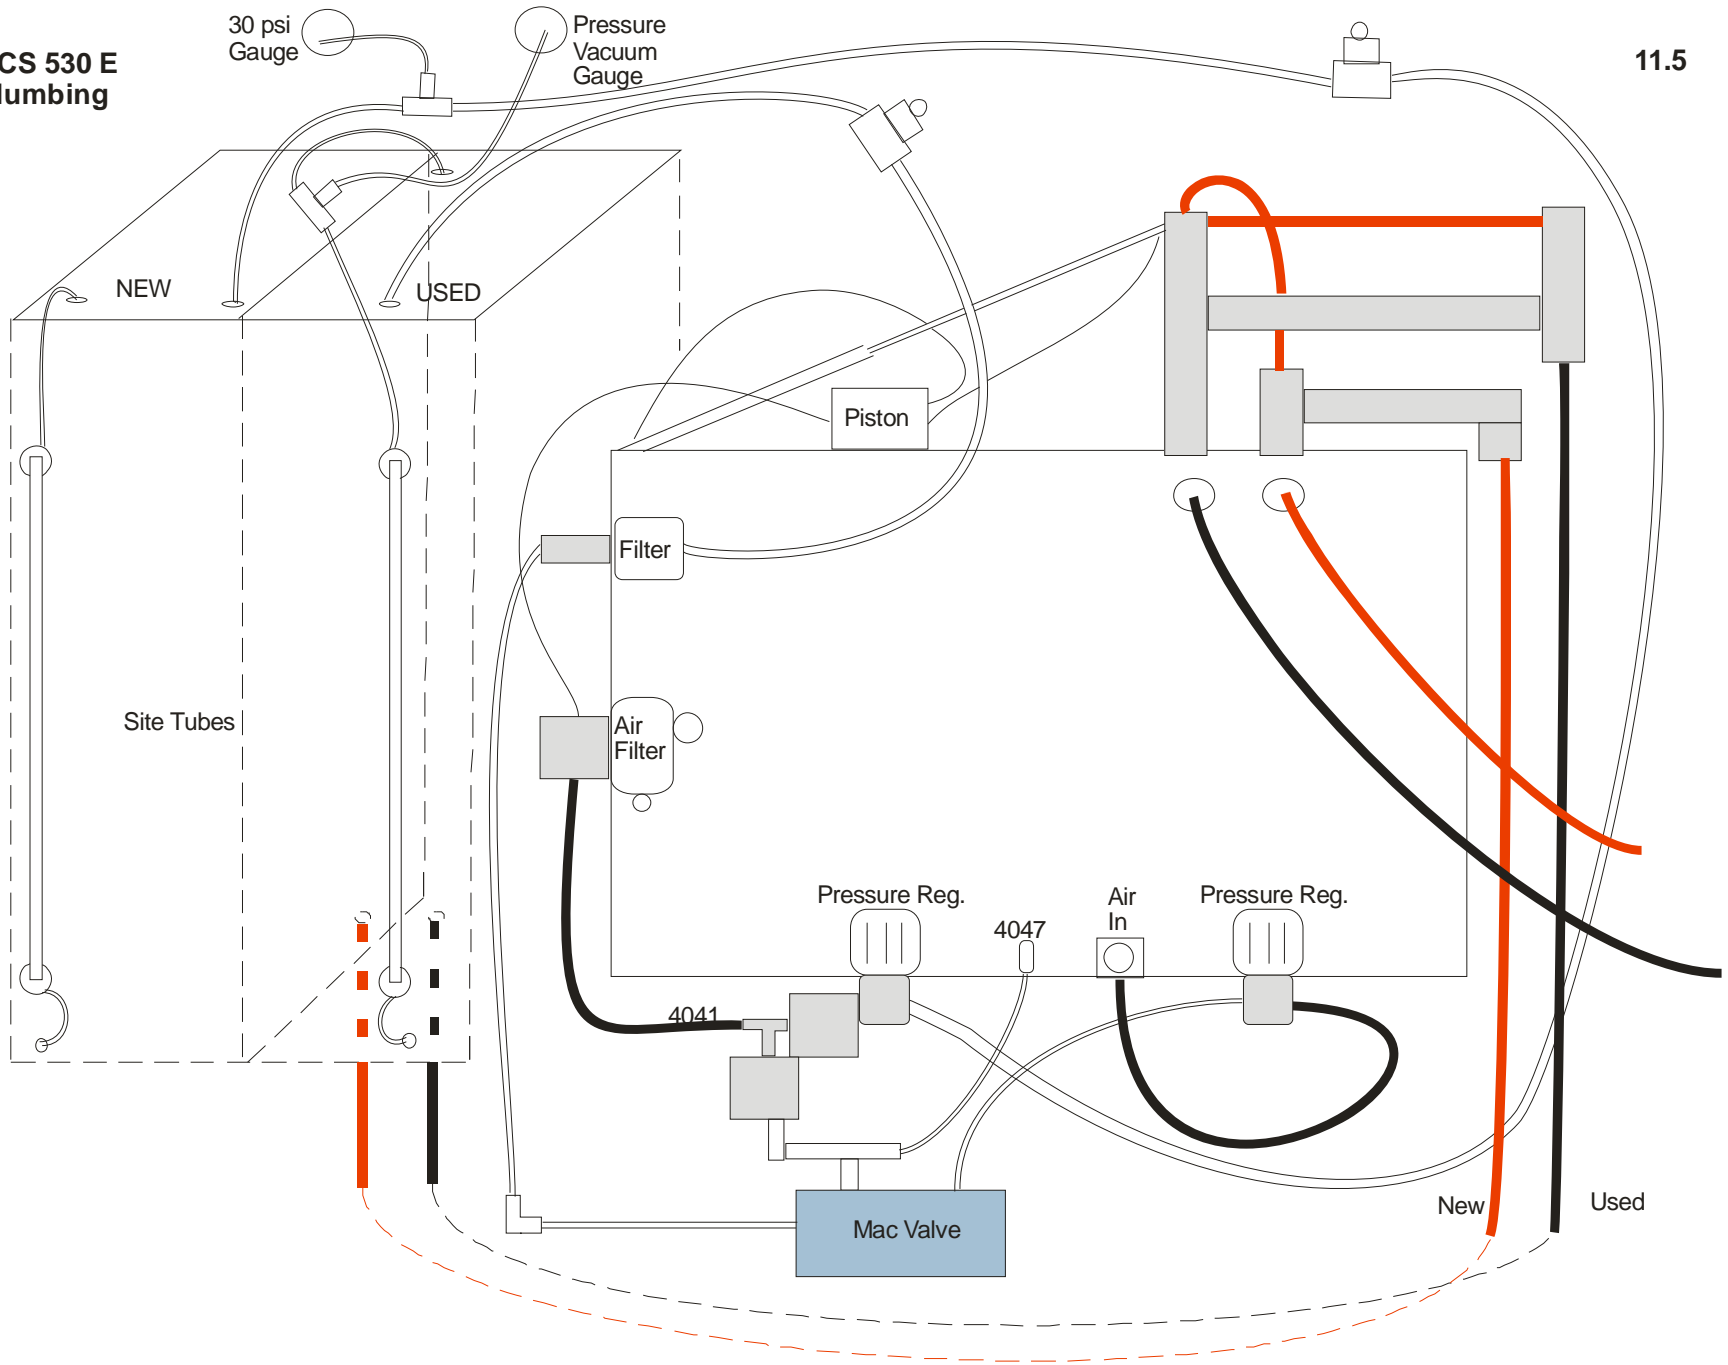

Electronic RCS 530E Radiator Coolant Exchanger

4032 (Pressure Gauge)
is attached to this hose

- 3101
- 6034
- 4011

4033 (Vacuum Pressure Gauge)
is attached to this hose

- 4036
- 6078
- 6025
- 5075
- 4030
- 4031
- 4034
- 4001
- 6002
- 4076
- 4020
- 4075
- 4011
- 4077
- 4078
- 4035
- 6084
- 4022
- 4023
- 6084

RCS 530 E Electrical Pocket

RCS 530 E Top

**RCS 530 E
Plumbing**

11.5

RCS 530E Radiator Coolant Exchanger Electronic**Fasteners**

1000 Quadrex Screws for body assembly

Hardware

2000 Solid Caster
 2001 Swivel Caster
 2003 Pull Handle Plastic
 2015 Fill Cap Plastic
 2090 RCS 530 E Decal Package
 2091 RCS 530 E Plastic Top w/electrical (no gauges)

Metal Body Parts

3008 Metal Hose Hanger - U-Shaped with Hooks
 3033 Power Cord Hanger - 1" Wide 11 3/4" Long 1" Deep
 3100 RCS 540 Metal Body
 3101 New and Used Tank

Plumbing

4001 0-25 psi Air Regulator
 4009 1/2" id kuri tech polyurethane tubing
 4010 3/8" id kuri tech polyurethane tubing
 4011 3/8" id Poly Spring Hose
 4020 Vacuum Pump
 4022 Air Filter
 4023 Air Filter Glass Bowl Only
 4030 1/2 Red Push On Hose
 4031 1/2 Black Push On Hose
 4032 2" 30 psi Gauge
 4033 2" 30 psi Pressure Vacuum
 4034 1/4" Metal Muffler
 4035 1/4" Inline Filter
 4036 20 lb Pressure Release Valve
 4075 Mac Valve-Vacuum Solenoid
 4076 Solenoid Valve
 4077 Piston - Flow Direction
 4078 Solenoid Valve

Fittings

6002 3/8" Hose Barb 1/4" Pipe Thread in a 90°
 6025 Flow Direction Spring Loaded Check Valve
 6028 3/8" Ball Valve w/ Red Handle
 6029 3/8 Brass Hose Mender w/ Collar
 6034 3/8" Male Tee Nylon
 6072 3/8" Female Quick Connect
 6073 1/2" Hose Barb 3/8" Male Pipe Thread
 6074 3/8" Male Pipe Thread Union
 6075 1/2" Nylon Hose Mender
 6078 1/4" Nylon Street Tee
 6084 1/4" Male Branch Tee