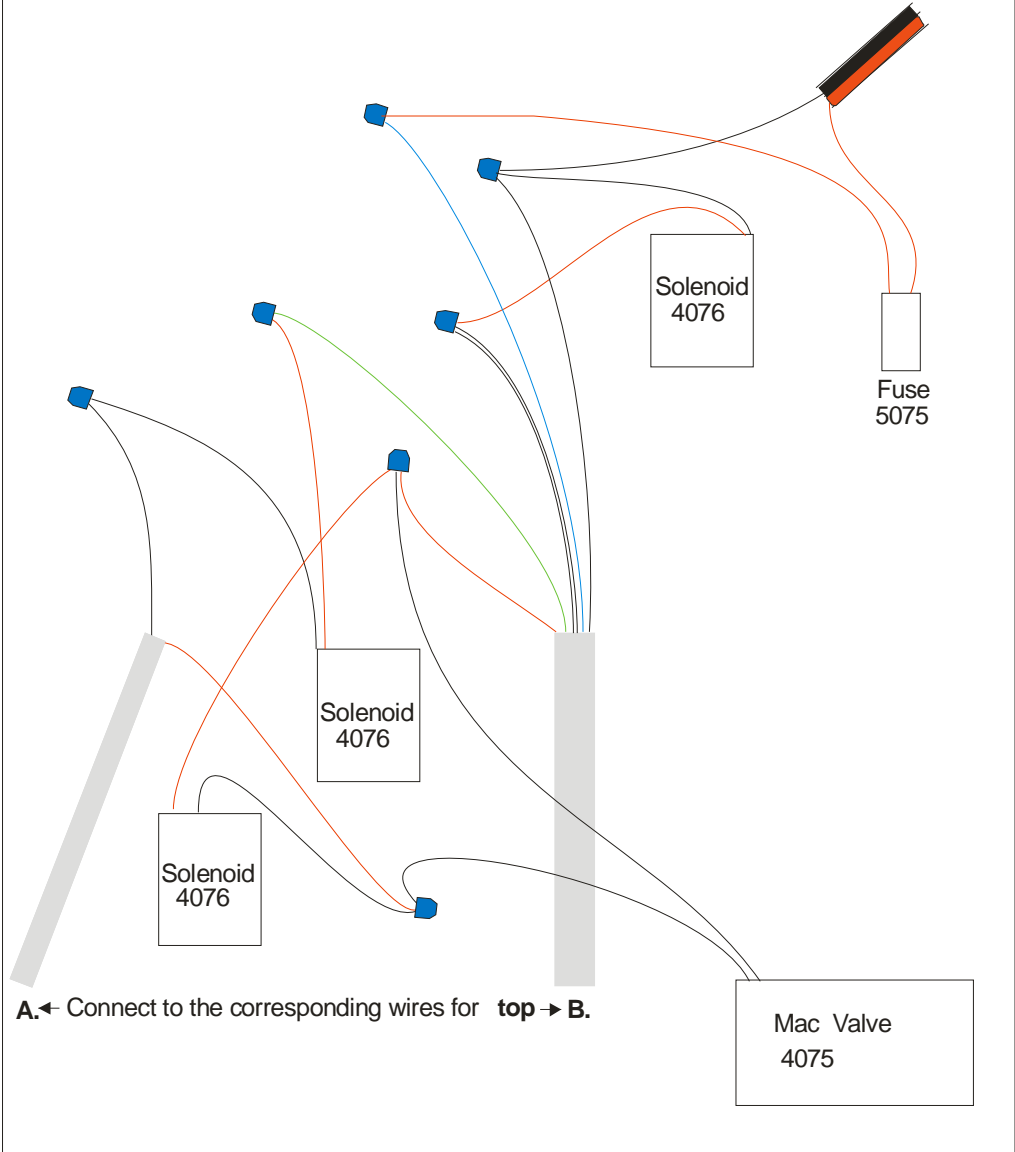

RCS 530 E Electrical Pocket