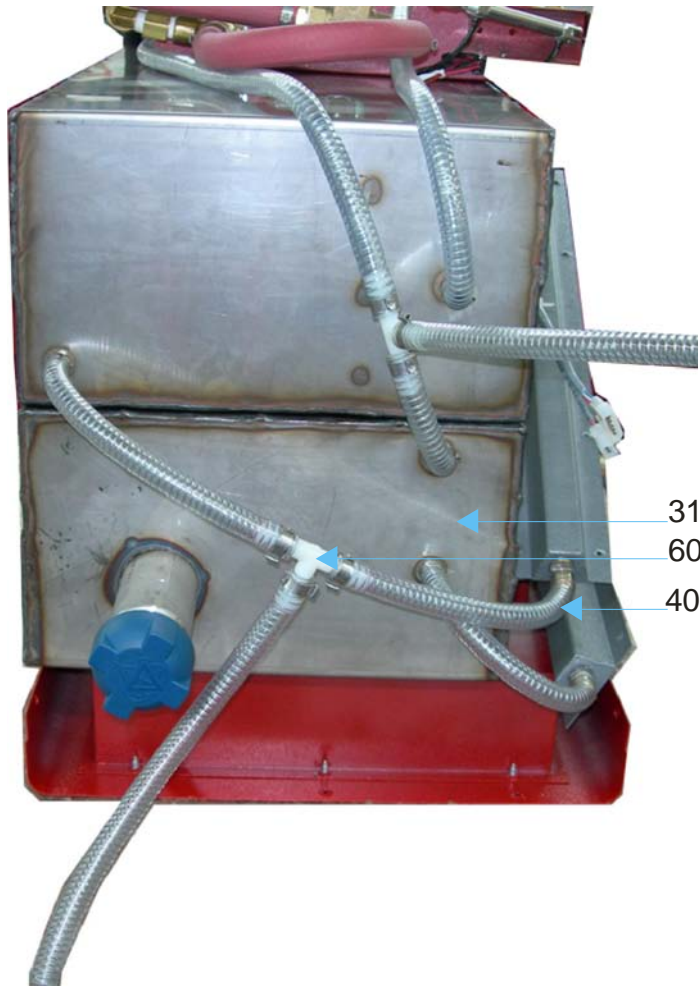

Electronic RCS 530E Radiator Coolant Exchanger

4032 (Pressure Gauge)
is attached to this hose

- 3101
- 6034
- 4011

4033 (Vacuum Pressure Gauge)
is attached to this hose

- 4036
- 6078
- 6025
- 5075
- 4030
- 4031
- 4034
- 4001
- 6002
- 4076
- 4020
- 4075
- 4011
- 4077
- 4078
- 4035
- 6084
- 4022
- 4023
- 6084

RCS 530 E Electrical Pocket

RCS 530 E Top

**RCS 530 E
Plumbing**

11.5

RCS 530E Radiator Coolant Exchanger Electronic**Fasteners**

1000 Quadrex Screws for body assembly

Hardware

2000 Solid Caster
 2001 Swivel Caster
 2003 Pull Handle Plastic
 2015 Fill Cap Plastic
 2090 RCS 530 E Decal Package
 2091 RCS 530 E Plastic Top w/electrical (no gauges)

Metal Body Parts

3008 Metal Hose Hanger - U-Shaped with Hooks
 3033 Power Cord Hanger - 1" Wide 11 3/4" Long 1" Deep
 3100 RCS 540 Metal Body
 3101 New and Used Tank

Plumbing

4001 0-25 psi Air Regulator
 4009 1/2" id kuri tech polyurethane tubing
 4010 3/8" id kuri tech polyurethane tubing
 4011 3/8" id Poly Spring Hose
 4020 Vacuum Pump
 4022 Air Filter
 4023 Air Filter Glass Bowl Only
 4030 1/2 Red Push On Hose
 4031 1/2 Black Push On Hose
 4032 2" 30 psi Gauge
 4033 2" 30 psi Pressure Vacuum
 4034 1/4" Metal Muffler
 4035 1/4" Inline Filter
 4036 20 lb Pressure Release Valve
 4075 Mac Valve-Vacuum Solenoid
 4076 Solenoid Valve
 4077 Piston - Flow Direction
 4078 Solenoid Valve

Fittings

6002 3/8" Hose Barb 1/4" Pipe Thread in a 90°
 6025 Flow Direction Spring Loaded Check Valve
 6028 3/8" Ball Valve w/ Red Handle
 6029 3/8 Brass Hose Mender w/ Collar
 6034 3/8" Male Tee Nylon
 6072 3/8" Female Quick Connect
 6073 1/2" Hose Barb 3/8" Male Pipe Thread
 6074 3/8" Male Pipe Thread Union
 6075 1/2" Nylon Hose Mender
 6078 1/4" Nylon Street Tee
 6084 1/4" Male Branch Tee