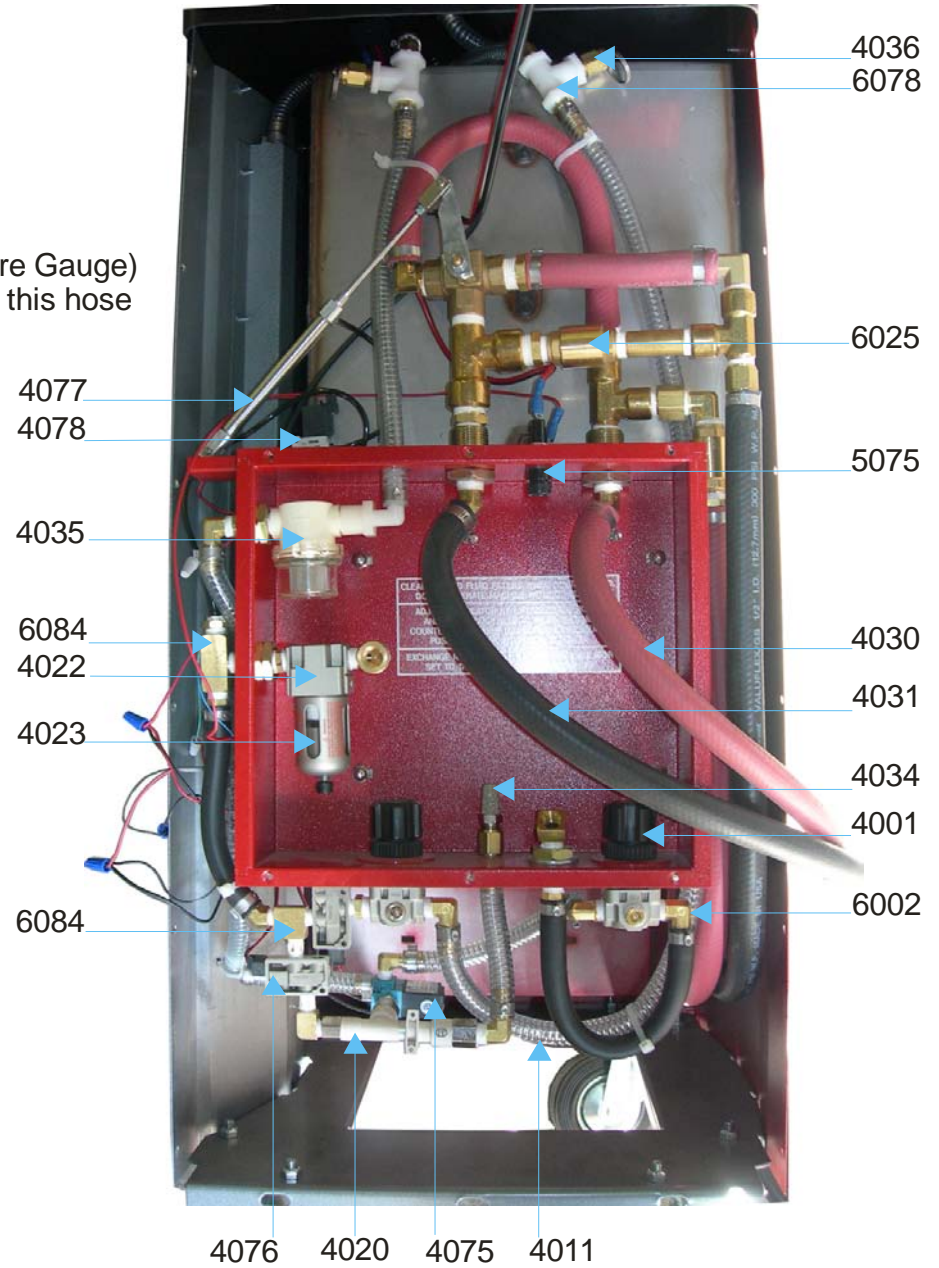

Electronic RCS 530E Radiator Coolant Exchanger

4032 (Pressure Gauge)
is attached to this hose

- 3101
- 6034
- 4011

4033 (Vacuum Pressure Gauge)
is attached to this hose

- 4036
- 6078
- 6025
- 5075
- 4030
- 4031
- 4034
- 4001
- 6002
- 4076
- 4020
- 4075
- 4011
- 4077
- 4078
- 4035
- 6084
- 4022
- 4023
- 6084

RCS 530 E Electrical Pocket

RCS 530 E Top

**RCS 530 E
Plumbing**

11.5

RCS 530E Radiator Coolant Exchanger Electronic**Fasteners**

1000 Quadrex Screws for body assembly

Hardware

2000 Solid Caster
 2001 Swivel Caster
 2003 Pull Handle Plastic
 2015 Fill Cap Plastic
 2090 RCS 530 E Decal Package
 2091 RCS 530 E Plastic Top w/electrical (no gauges)

Metal Body Parts

3008 Metal Hose Hanger - U-Shaped with Hooks
 3033 Power Cord Hanger - 1" Wide 11 3/4" Long 1" Deep
 3100 RCS 540 Metal Body
 3101 New and Used Tank

Plumbing

4001 0-25 psi Air Regulator
 4009 1/2" id kuri tech polyurethane tubing
 4010 3/8" id kuri tech polyurethane tubing
 4011 3/8" id Poly Spring Hose
 4020 Vacuum Pump
 4022 Air Filter
 4023 Air Filter Glass Bowl Only
 4030 1/2 Red Push On Hose
 4031 1/2 Black Push On Hose
 4032 2" 30 psi Gauge
 4033 2" 30 psi Pressure Vacuum
 4034 1/4" Metal Muffler
 4035 1/4" Inline Filter
 4036 20 lb Pressure Release Valve
 4075 Mac Valve-Vacuum Solenoid
 4076 Solenoid Valve
 4077 Piston - Flow Direction
 4078 Solenoid Valve

Fittings

6002 3/8" Hose Barb 1/4" Pipe Thread in a 90°
 6025 Flow Direction Spring Loaded Check Valve
 6028 3/8" Ball Valve w/ Red Handle
 6029 3/8 Brass Hose Mender w/ Collar
 6034 3/8" Male Tee Nylon
 6072 3/8" Female Quick Connect
 6073 1/2" Hose Barb 3/8" Male Pipe Thread
 6074 3/8" Male Pipe Thread Union
 6075 1/2" Nylon Hose Mender
 6078 1/4" Nylon Street Tee
 6084 1/4" Male Branch Tee