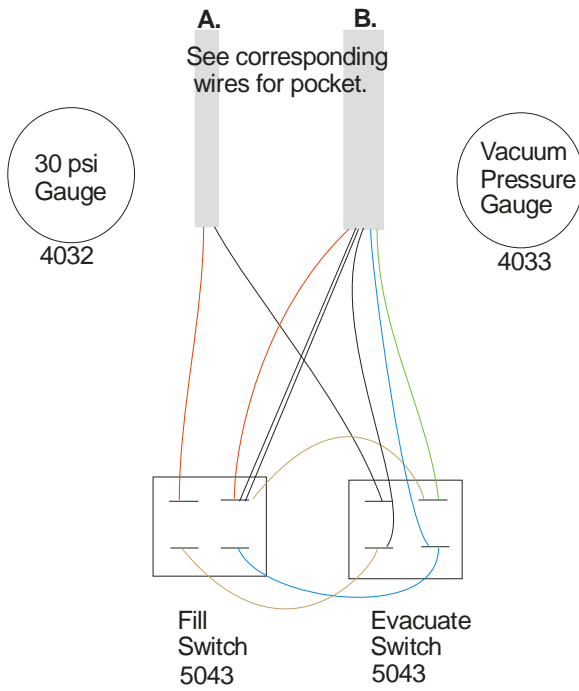

RCS 530 E Top