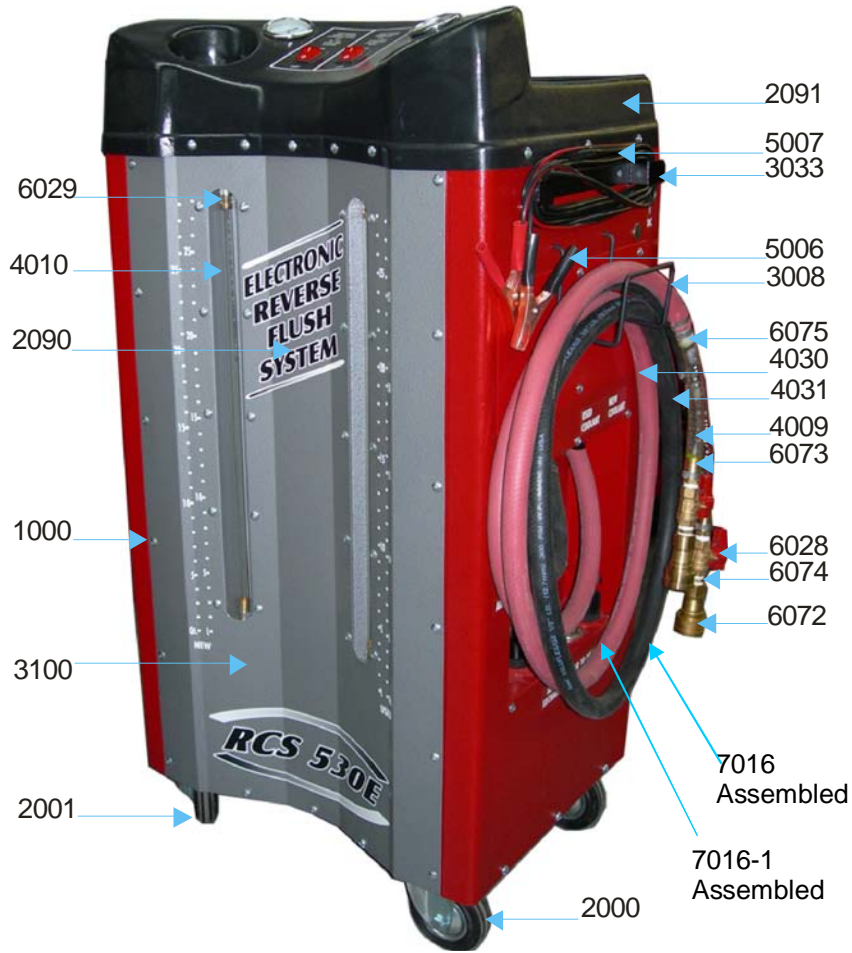

Electronic RCS 530E Radiator Coolant Exchanger

4032 (Pressure Gauge)
is attached to this hose

- 3101
- 6034
- 4011

4033 (Vacuum Pressure Gauge)
is attached to this hose

- 4036
- 6078
- 6025
- 5075
- 4030
- 4031
- 4034
- 4001
- 6002
- 4076
- 4020
- 4075
- 4011
- 4077
- 4078
- 4035
- 6084
- 4022
- 4023
- 6084

RCS 530 E Electrical Pocket

RCS 530 E Top

**RCS 530 E
Plumbing**

11.5

RCS 530E Radiator Coolant Exchanger Electronic**Fasteners**

1000 Quadrex Screws for body assembly

Hardware

2000 Solid Caster
 2001 Swivel Caster
 2003 Pull Handle Plastic
 2015 Fill Cap Plastic
 2090 RCS 530 E Decal Package
 2091 RCS 530 E Plastic Top w/electrical (no gauges)

Metal Body Parts

3008 Metal Hose Hanger - U-Shaped with Hooks
 3033 Power Cord Hanger - 1" Wide 11 3/4" Long 1" Deep
 3100 RCS 540 Metal Body
 3101 New and Used Tank

Plumbing

4001 0-25 psi Air Regulator
 4009 1/2" id kuri tech polyurethane tubing
 4010 3/8" id kuri tech polyurethane tubing
 4011 3/8" id Poly Spring Hose
 4020 Vacuum Pump
 4022 Air Filter
 4023 Air Filter Glass Bowl Only
 4030 1/2 Red Push On Hose
 4031 1/2 Black Push On Hose
 4032 2" 30 psi Gauge
 4033 2" 30 psi Pressure Vacuum
 4034 1/4" Metal Muffler
 4035 1/4" Inline Filter
 4036 20 lb Pressure Release Valve
 4075 Mac Valve-Vacuum Solenoid
 4076 Solenoid Valve
 4077 Piston - Flow Direction
 4078 Solenoid Valve

Fittings

6002 3/8" Hose Barb 1/4" Pipe Thread in a 90°
 6025 Flow Direction Spring Loaded Check Valve
 6028 3/8" Ball Valve w/ Red Handle
 6029 3/8 Brass Hose Mender w/ Collar
 6034 3/8" Male Tee Nylon
 6072 3/8" Female Quick Connect
 6073 1/2" Hose Barb 3/8" Male Pipe Thread
 6074 3/8" Male Pipe Thread Union
 6075 1/2" Nylon Hose Mender
 6078 1/4" Nylon Street Tee
 6084 1/4" Male Branch Tee