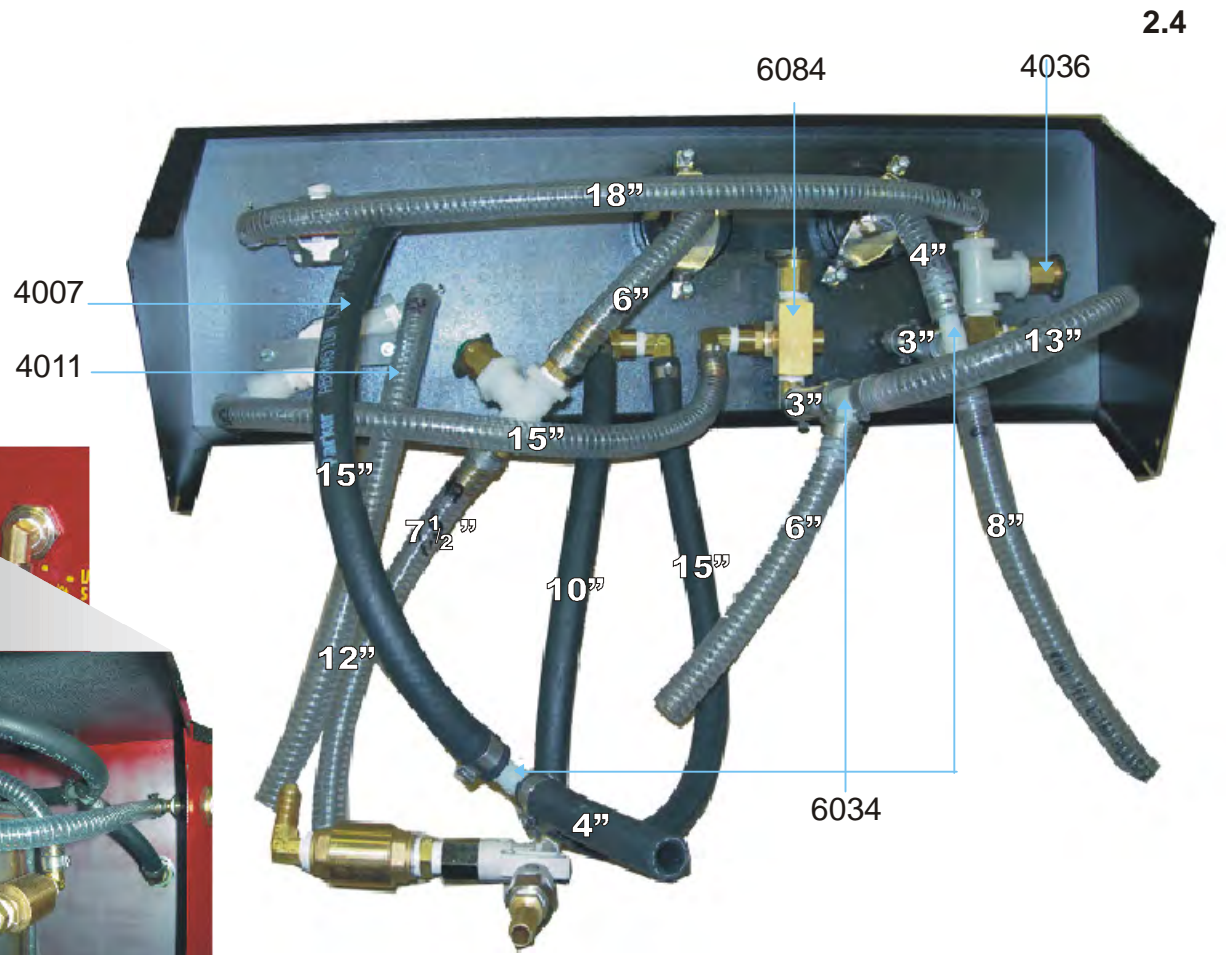

# RCS 540 Radiator Coolant Exchanger

6011 crimp for all 4011 (3/8 poly spring)

6012 crimp for 4007 (3/8 Black Push)

2.4

RCS 540  
Plumbing

# RCS 540 Radiator Coolant Exchanger

## Fasteners

- 1000 Quadrex Screws for body assembly
- 1001 Lock Nut with Nylon Insert
- 1003 Caster Nut
- 1004 5/16 Caster Bolt
- 1021 Nuts and Machine Screw to hold Bracket to Hold Inline Filter

## Assembled Parts

- 7008 1 3/4" Straight Hose
- 7008-90 1 3/4" 90 degree hose
- 7009 1 1/2" Straight Hose
- 7009-90 1 1/2" 90 degree hose
- 7010 1 1/4" Straight Hose
- 7010-90 1 1/2" 90 degree hose
- 7011 RCS 2 gear clamps set
- 7012 1/2" and 3/8" Clear Hose Adapter
- 7013 1/RCS 540 - 5 step loop hose
- 7014 2/RCS 530E - 5 Step with Male quick connect ea
- 7015 Cone adapter set
- 7016 RCS Black Exchange Hose Assembled (4031)
- 7016-1 RCS Red Exchange Hose Assembled (4030)