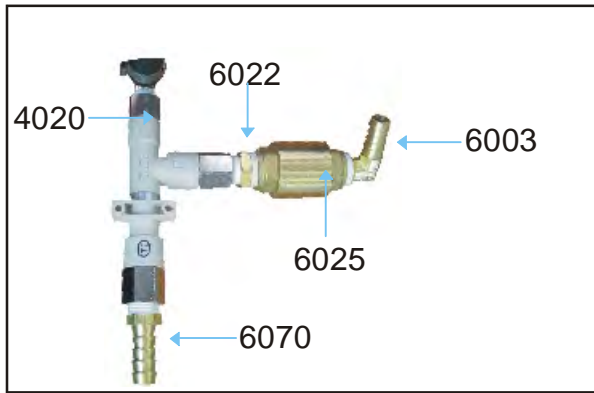

# RCS 540 Radiator Coolant Exchanger

6011 crimp for all 4011 (3/8 poly spring)

6012 crimp for 4007 (3/8 Black Push)

2.4

RCS 540  
Plumbing

## Fasteners

- 1000 Quadrex Screws for body assembly
- 1001 Lock Nut with Nylon Insert
- 1003 Caster Nut
- 1004 5/16 Caster Bolt
- 1021 Nuts and Machine Screw to hold Bracket to Hold Inline Filter