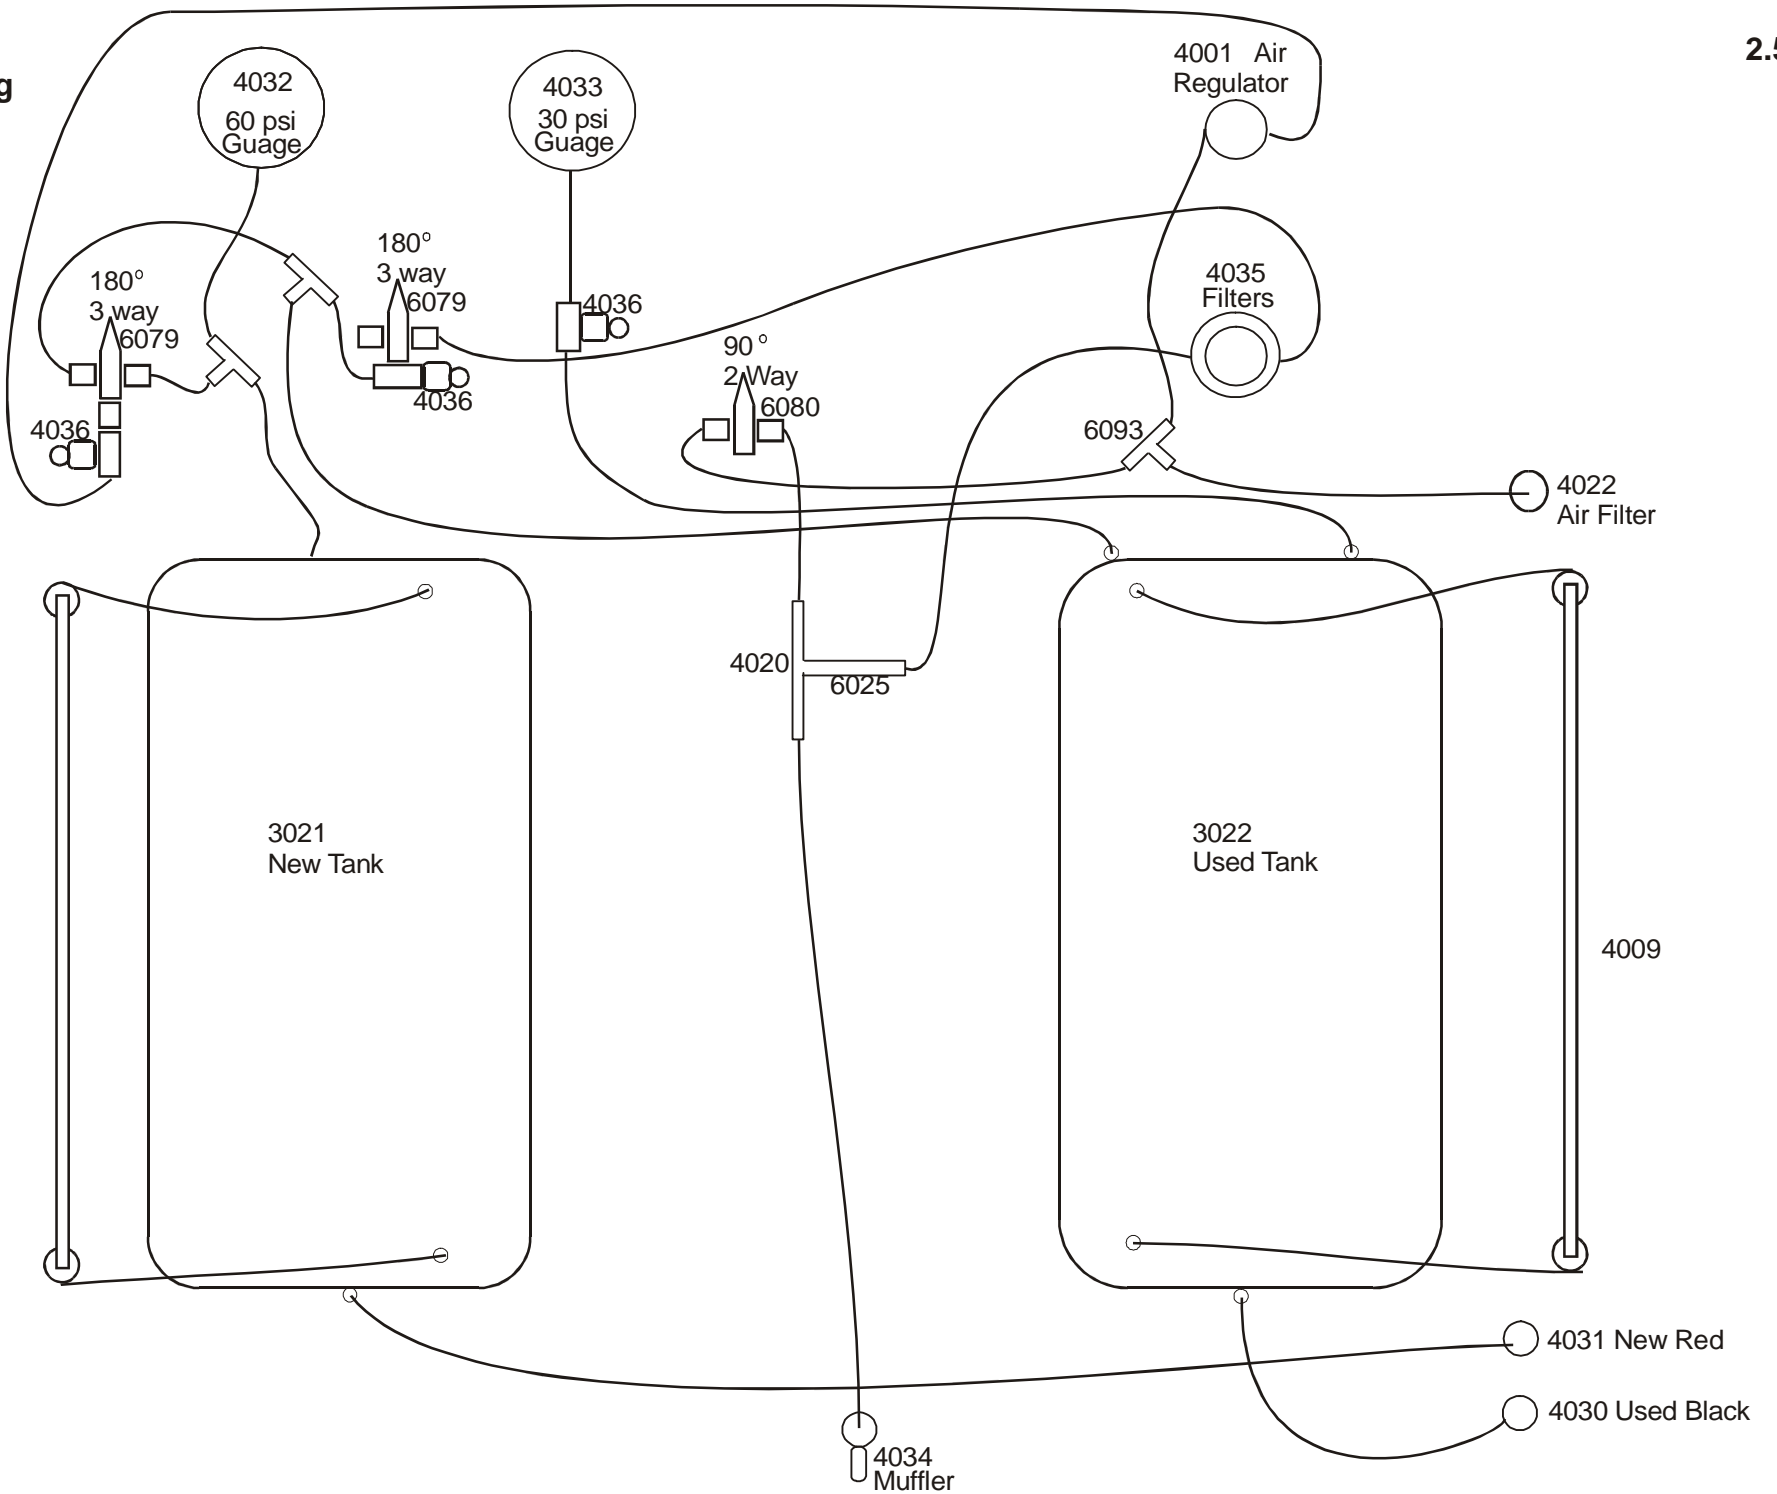

# RCS 540 Radiator Coolant Exchanger

6011 crimp for all 4011 (3/8 poly spring)

6012 crimp for 4007 (3/8 Black Push)

2.4

RCS 540  
Plumbing

# RCS 540 Radiator Coolant Exchanger

## Fasteners

- 1000 Quadrex Screws for body assembly
- 1001 Lock Nut with Nylon Insert
- 1003 Caster Nut
- 1004 5/16 Caster Bolt
- 1021 Nuts and Machine Screw to hold Bracket to Hold Inline Filter

## Assembled Parts

- 7008 1 3/4" Straight Hose
- 7008-90 1 3/4" 90 degree hose
- 7009 1 1/2" Straight Hose
- 7009-90 1 1/2" 90 degree hose
- 7010 1 1/4" Straight Hose
- 7010-90 1 1/2" 90 degree hose
- 7011 RCS 2 gear clamps set
- 7012 1/2" and 3/8" Clear Hose Adapter
- 7013 1/RCS 540 - 5 step loop hose
- 7014 2/RCS 530E - 5 Step with Male quick connect ea
- 7015 Cone adapter set
- 7016 RCS Black Exchange Hose Assembled (4031)
- 7016-1 RCS Red Exchange Hose Assembled (4030)