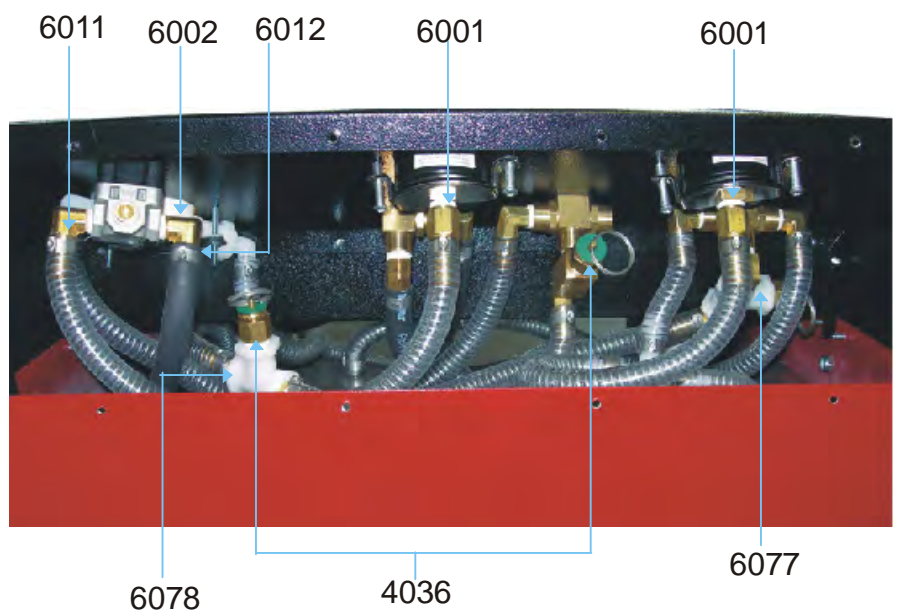

# RCS 540 Radiator Coolant Exchanger

6011 crimp for all 4011 (3/8 poly spring)

6012 crimp for 4007 (3/8 Black Push)

2.4

RCS 540  
Plumbing

## Fasteners

- 1000 Quadrex Screws for body assembly
- 1001 Lock Nut with Nylon Insert
- 1003 Caster Nut
- 1004 5/16 Caster Bolt
- 1021 Nuts and Machine Screw to hold Bracket to Hold Inline Filter