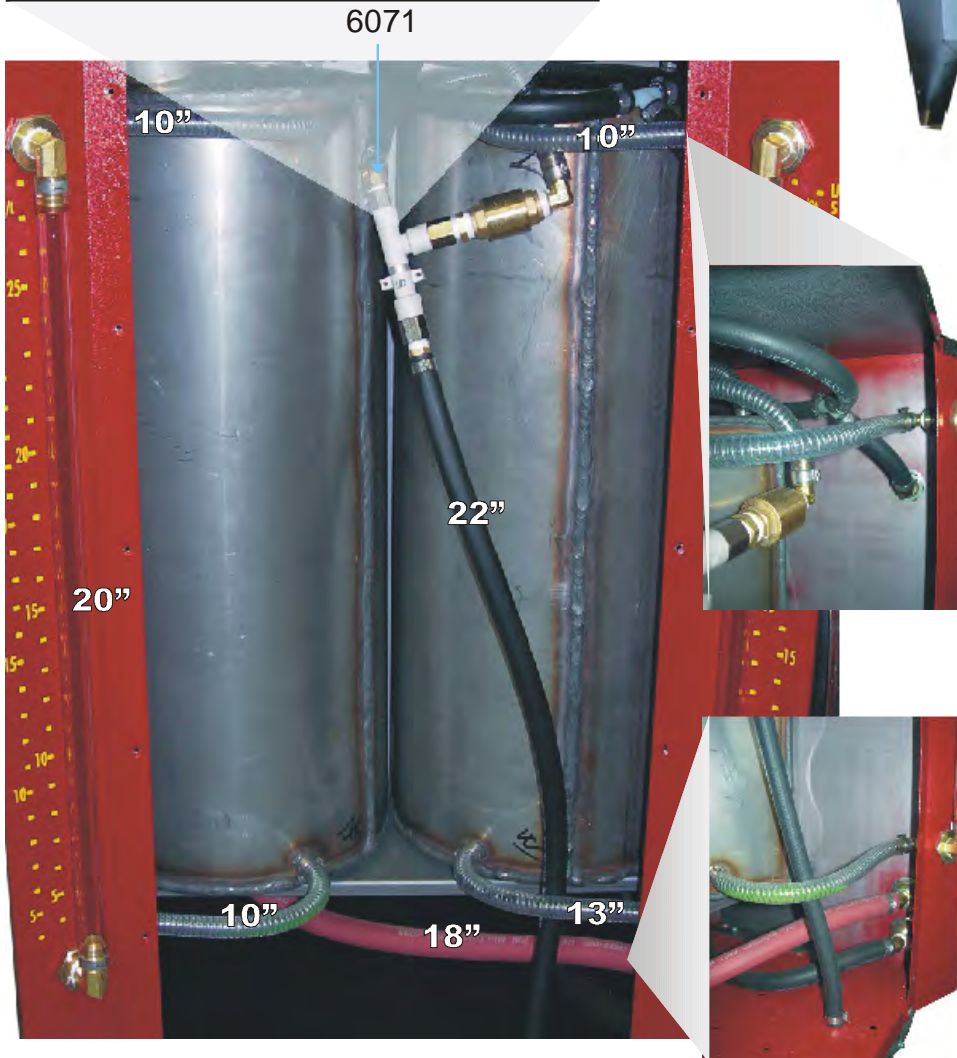

# RCS 540 Radiator Coolant Exchanger

6011 crimp for all 4011 (3/8 poly spring)

6012 crimp for 4007 (3/8 Black Push)

2.4

RCS 540  
Plumbing

## Fasteners

- 1000 Quadrex Screws for body assembly
- 1001 Lock Nut with Nylon Insert
- 1003 Caster Nut
- 1004 5/16 Caster Bolt
- 1021 Nuts and Machine Screw to hold Bracket to Hold Inline Filter