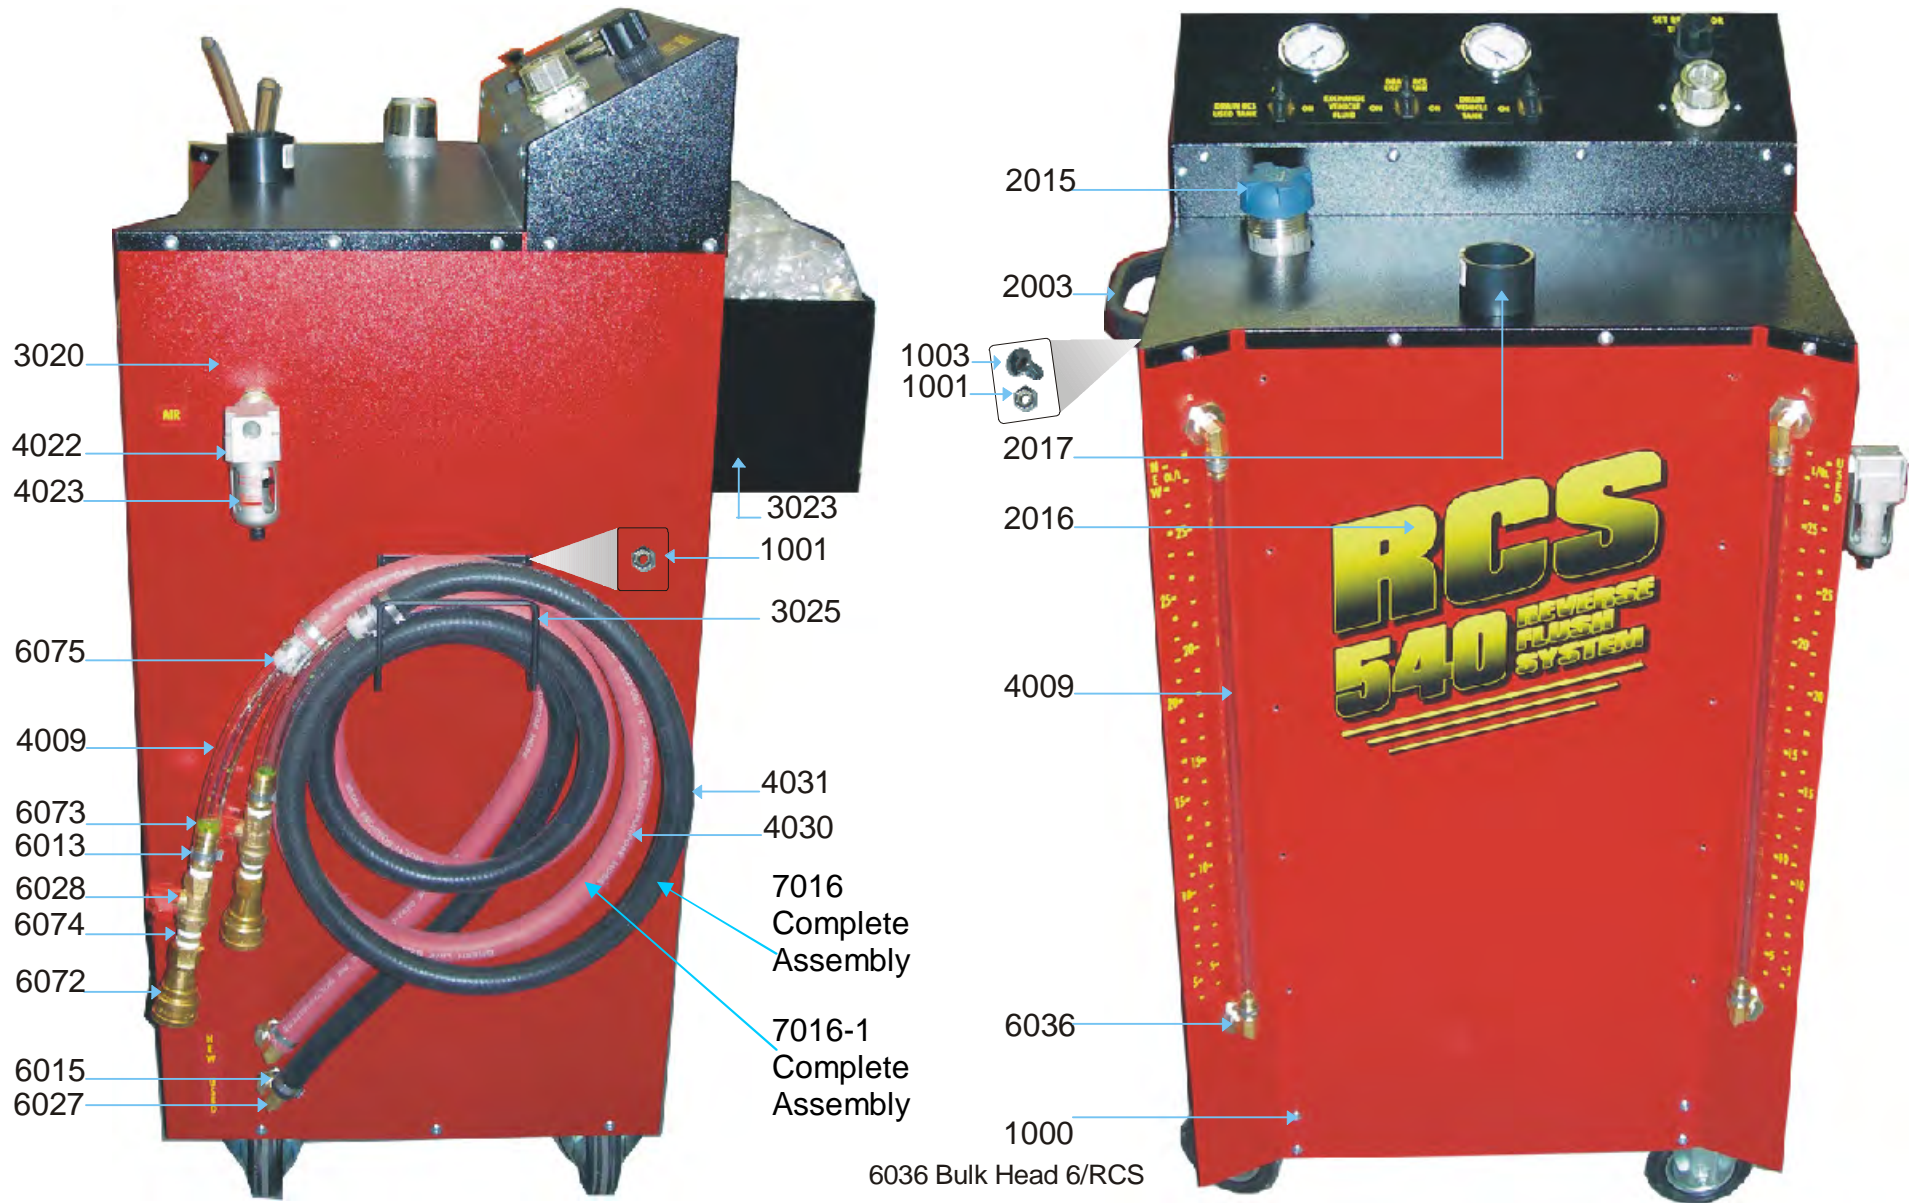

# RCS 540 Radiator Coolant Exchanger

6011 crimp for all 4011 (3/8 poly spring)

6012 crimp for 4007 (3/8 Black Push)

2.4

RCS 540  
Plumbing

# RCS 540 Radiator Coolant Exchanger

## Fasteners

- 1000 Quadrex Screws for body assembly
- 1001 Lock Nut with Nylon Insert
- 1003 Caster Nut
- 1004 5/16 Caster Bolt
- 1021 Nuts and Machine Screw to hold Bracket to Hold Inline Filter

## Assembled Parts

- 7008 1 3/4" Straight Hose
- 7008-90 1 3/4" 90 degree hose
- 7009 1 1/2" Straight Hose
- 7009-90 1 1/2" 90 degree hose
- 7010 1 1/4" Straight Hose
- 7010-90 1 1/2" 90 degree hose
- 7011 RCS 2 gear clamps set
- 7012 1/2" and 3/8" Clear Hose Adapter
- 7013 1/RCS 540 - 5 step loop hose
- 7014 2/RCS 530E - 5 Step with Male quick connect ea
- 7015 Cone adapter set
- 7016 RCS Black Exchange Hose Assembled (4031)
- 7016-1 RCS Red Exchange Hose Assembled (4030)