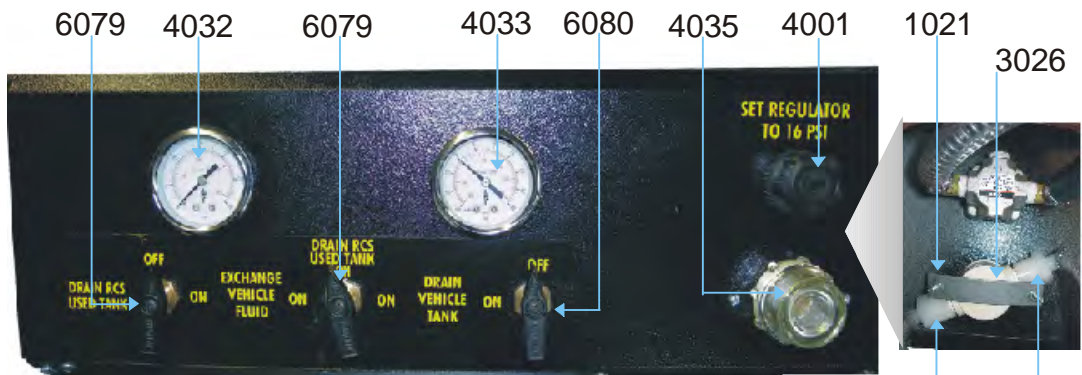

# RCS 540 Radiator Coolant Exchanger

6011 crimp for all 4011 (3/8 poly spring)

6012 crimp for 4007 (3/8 Black Push)

2.4

RCS 540  
Plumbing

## Fasteners

- 1000 Quadrex Screws for body assembly
- 1001 Lock Nut with Nylon Insert
- 1003 Caster Nut
- 1004 5/16 Caster Bolt
- 1021 Nuts and Machine Screw to hold Bracket to Hold Inline Filter

## Assembled Parts

- 7008 1 3/4" Straight Hose
- 7008-90 1 3/4" 90 degree hose
- 7009 1 1/2" Straight Hose
- 7009-90 1 1/2" 90 degree hose
- 7010 1 1/4" Straight Hose
- 7010-90 1 1/2" 90 degree hose
- 7011 RCS 2 gear clamps set
- 7012 1/2" and 3/8" Clear Hose Adapter
- 7013 1/RCS 540 - 5 step loop hose
- 7014 2/RCS 530E - 5 Step with Male quick connect ea
- 7015 Cone adapter set
- 7016 RCS Black Exchange Hose Assembled (4031)
- 7016-1 RCS Red Exchange Hose Assembled (4030)