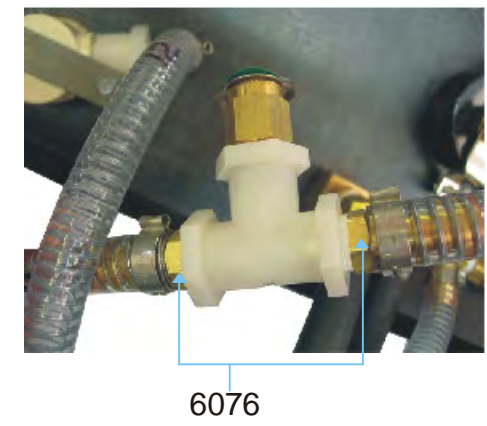

# RCS 540 Radiator Coolant Exchanger

6011 crimp for all 4011 (3/8 poly spring)

6012 crimp for 4007 (3/8 Black Push)

2.4

RCS 540  
Plumbing

## Fasteners

- 1000 Quadrex Screws for body assembly
- 1001 Lock Nut with Nylon Insert
- 1003 Caster Nut
- 1004 5/16 Caster Bolt
- 1021 Nuts and Machine Screw to hold Bracket to Hold Inline Filter