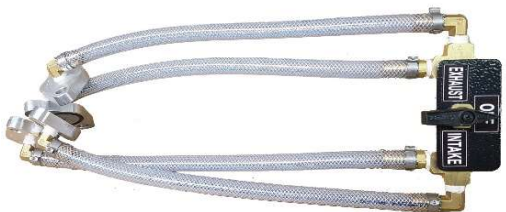

Part# DFS 910-19-2
Cummins ISX14 2007-2010 Adapter

Part# DFS 910 19-4A
Cummins ISX 14 EGR Valve
Adapter

Part# DFS 910-20
Mercedes/Sprinter

Part# DFS 910-22
Cummins ISX15 2011 and newer (2)

Part# DFS 910-22-1A
Cummins ISX 15 EGR Cooler Flush
Adapter

Part# DFS 910-24
Detroit Diesel Series 60 - 1 3/4"
Adapter (2) Pieces

Part# DFS 910-24-1
Detroit Diesel Series 60 - 1 1/2"
Adapter (2) Pieces

Part# DFS 910-24-2
Detroit Diesel Series - 1 1/4" Adapter
(2) Pieces

Part# DFS 910-24-3
Detroit Diesel Series - 2" Adapter (2)
Pieces

Part# DFS 910-25
Jeep Fitting

Part# DFS 910-26
International

Part# DFS 910-27
Mercedes MBE 900

Part# DFS 910-27-2
Mercedes MBE 900

Part# DFS 910-28
Detroit DD13,15,16