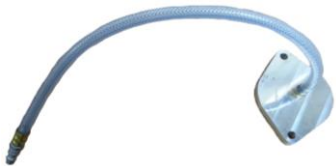

DFS 910/920 EGR Fittings Kit# 7125

Updated Nov 29-19

Page.1

Part# DFS 910-1
Ford EGR Adapter VT 365
International / LT

Part# DFS 910-2
Ford/Cummins Exhaust Adapter

Part# DFS 910-6
Duramax EGR Cooler Adapter

Part# DFS 910-9
EGR Manual Opener

Part# DFS 910-10
Isuzu

Part# DFS 910-17
Dodge Cummins Adapter from 2007-
2010

Part# DFS 910-17-1
Dodge Cummins Adapter from 2007-

Part# DFS 910-18
Ford 6.7 Liter (2)

Part# DFS 910-19
Cummins ISX14 2007-2010 Adapter

Part# DFS 910-19-2
Cummins ISX14 2007-2010 Adapter

Part# DFS 910 19-4A
Cummins ISX 14 EGR Valve
Adapter

Part# DFS 910-20
Mercedes/Sprinter

Part# DFS 910-22
Cummins ISX15 2011 and newer (2)

Part# DFS 910-22-1A
Cummins ISX 15 EGR Cooler Flush
Adapter

Part# DFS 910-24
Detroit Diesel Series 60 - 1 3/4"
Adapter (2) Pieces

Part# DFS 910-24-1
Detroit Diesel Series 60 - 1 1/2"
Adapter (2) Pieces

Part# DFS 910-24-2
Detroit Diesel Series - 1 1/4" Adapter
(2) Pieces