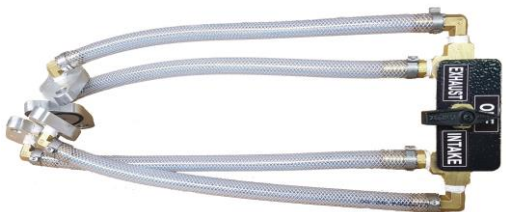

DFS 910/920 EGR Fittings Kit# 7125

Updated Nov 29-19

Page.1

Part# DFS 910-1
Ford EGR Adapter VT 365
International / LT

Part# DFS 910-2
Ford/Cummins Exhaust Adapter

Part# DFS 910-6
Duramax EGR Cooler Adapter

Part# DFS 910-19-2
Cummins ISX14 2007-2010 Adapter

Part# DFS 910 19-4A
Cummins ISX 14 EGR Valve
Adapter

Part# DFS 910-20
Mercedes/Sprinter

Part# DFS 910-22
Cummins ISX15 2011 and newer (2)

Part# DFS 910-22-1A
Cummins ISX 15 EGR Cooler Flush
Adapter

Part# DFS 910-24
Detroit Diesel Series 60 - 1 3/4"
Adapter (2) Pieces

Part# DFS 910-24-1
Detroit Diesel Series 60 - 1 1/2"
Adapter (2) Pieces

Part# DFS 910-24-2
Detroit Diesel Series - 1 1/4" Adapter
(2) Pieces

Part# DFS 910-24-3
Detroit Diesel Series - 2" Adapter (2)
Pieces

Part# DFS 910-25
Jeep Fitting

Part# DFS 910-26
International

Part# DFS 910-27
Mercedes MBE 900

Part# DFS 910-27-2
Mercedes MBE 900

Part# DFS 910-28
Detroit DD13,15,16