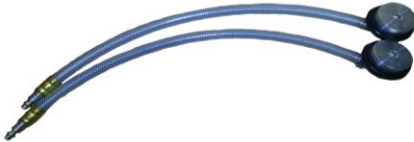

Part# DFS 910-41
Pacar (2)