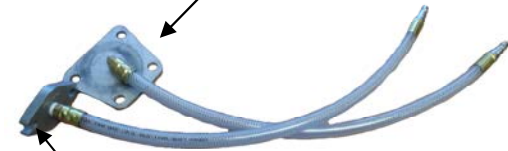

Commercial Trucks

Part# 7049-3

Part# **DFS 910-19**
Cummins ISX14
2007-2010 Adapter

Part# **DFS 910-19-2**
Cummins ISX14
2007-2010 Adapter

Part# **DFS 910-24 (2)**
Detroit Diesel Series 60

Part# **DFS 910-26**
International

Part# **DFS 910-22 (2)**
Cummins ISX15 2011 and
newer Adapter

Part# **DFS 910-27**
Mercedes

Part# **DFS 910-27-2**
Mercedes

Part# **DFS 910-M8-1**

Part# **DFS 910-M8-2**

Part# **DFS 910-M8-3**

Mac Volvo

Part# **DFS 910-32**
Mac Volvo

Part# **DFS 910-28**
Detroit DD13,15,16

Part# **DFS 910-M8-2** use with this
adapter as well