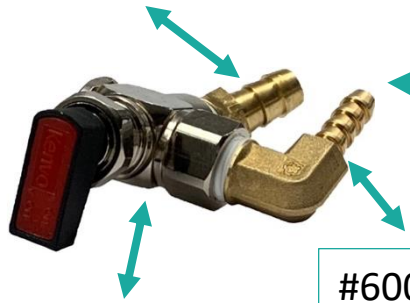

#6007

#4033

#6001

#6005

#4068-1

#6002

#6085-1

#6027

#6036

#2030

#6092

#6004

#4019

#4035-2

#4009

#4021

#6005

#6007

#6182

#4036