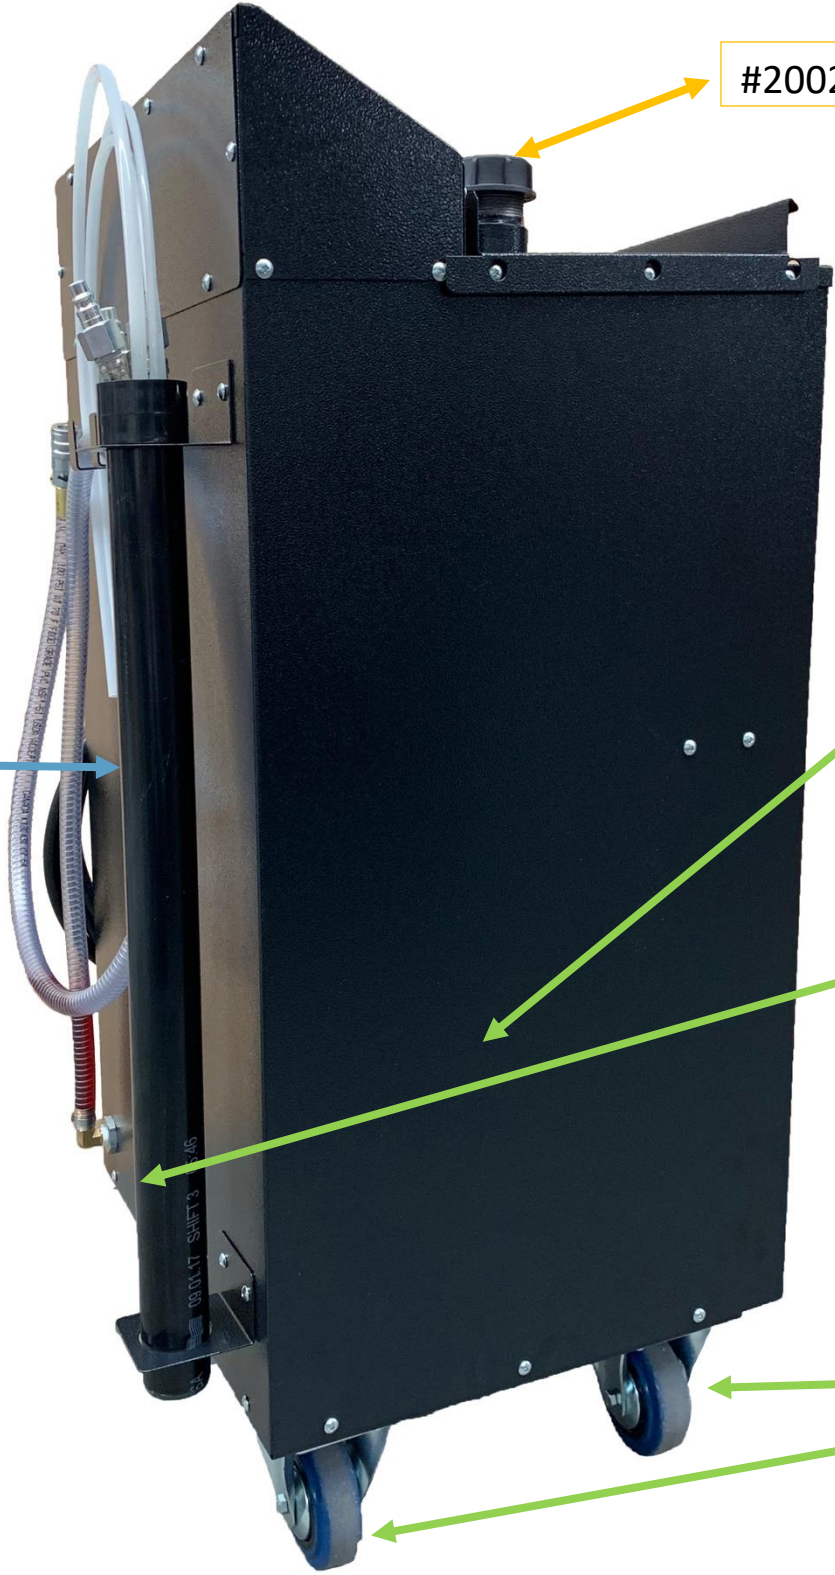

#2069

#2018

#2002

#2000-2

#2001

#2000