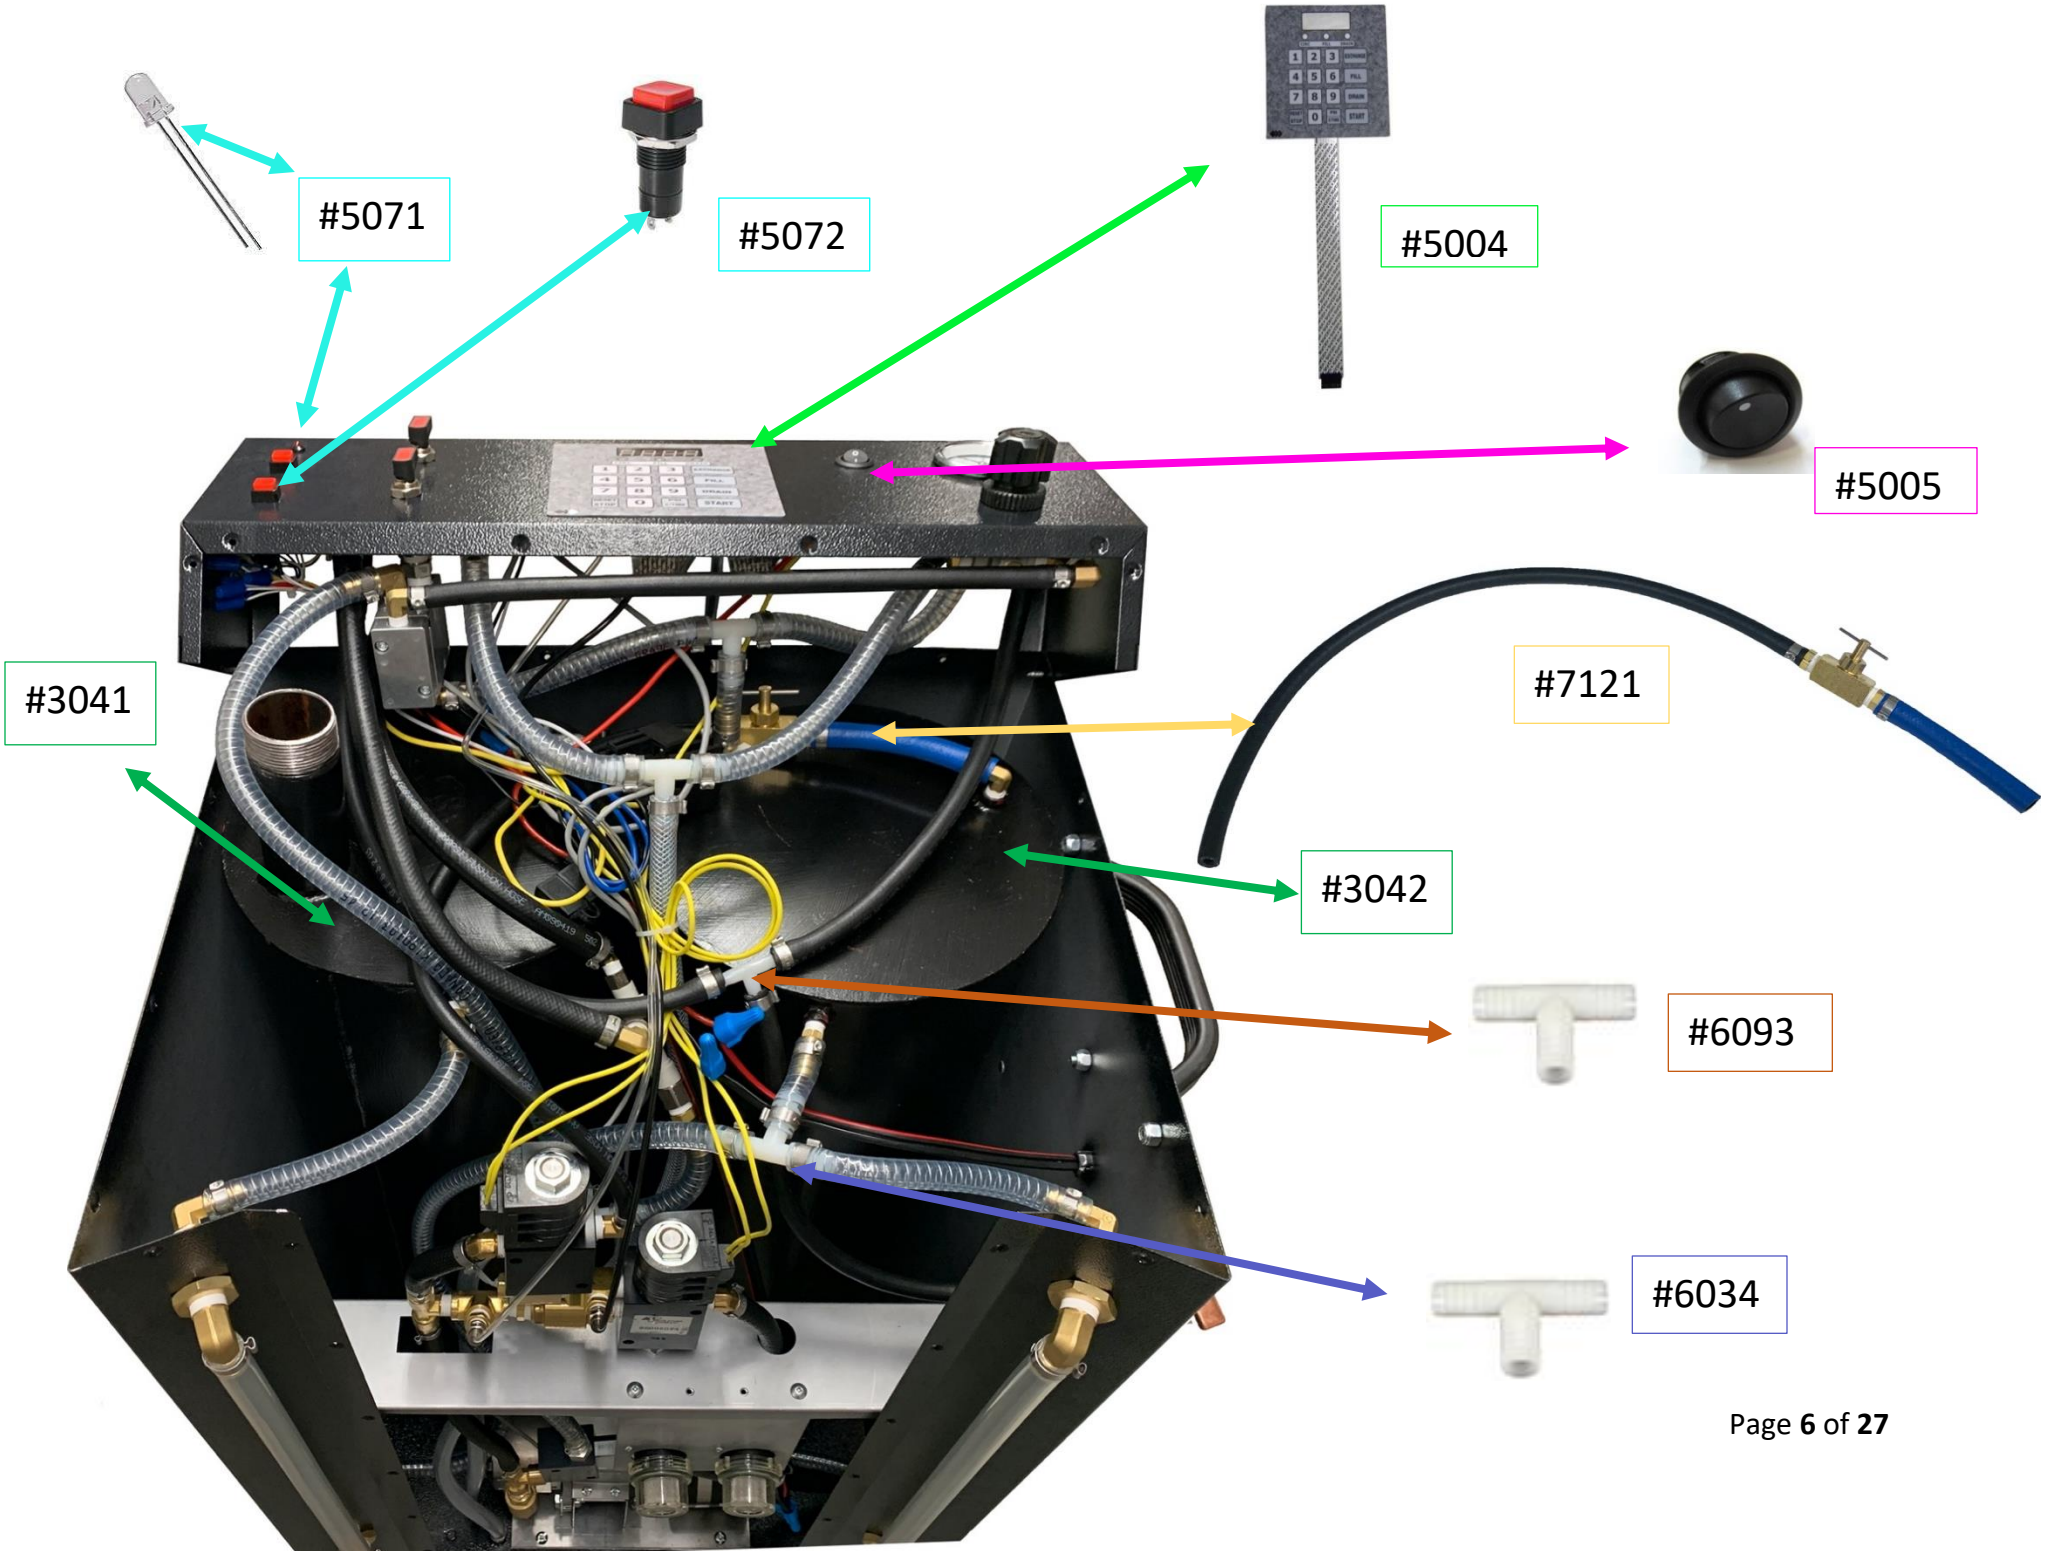

#2000-2

#2001

#2000

#5003 Circuit board

#5022

#5064

#5049

#4020

#7002 -
Assembled

ATS 330E Assembly Manual Parts List

Hardware		
2000		4" Rigid Plate Caster, Solid Rubber Wheel
2000-2		4 x 1-7/16 Total Lock Plate Castor, Solid Rubber Wheel, Roller Bearing
2001		4" Blue Elastic Swivel Caster
2002		Black Fill Cap Plastic
2003		Plastic Pull Handle 8'

2018		24" Drip Tube ABS - ATS 330E
2030		Decal Kit
2069		ATS 320E/330E/340E/360E Base with Castors

Metal		
3000		ATS Filter Bracket
3028		ATS 330E/360E Drip Tube Holder Bracket
3029		ATS 330E/360E Drain Hose Holder Bracket
3033		Power Cord Hanger - 1" Wide 11 3/4" Long 1" Deep
3041		New Round Metal Tank - ATS 320E,330E,340E,360E

4019	 <p>A rectangular metal component with the FESTO logo and technical specifications printed on its surface. It has two circular ports on the left side.</p>	Overflow Protection Valve (for used fluid)
4020	 <p>A white plastic component with three orange-colored ports, used for vacuum applications.</p>	Vacuum Pump
4021	 <p>A black and silver metal component with a large black adjustment knob and a pressure gauge window, used for regulating pressure.</p>	Regulator 43 PSI
4033	 <p>A circular pressure gauge with a white dial, black markings, and a needle. It has two mounting lugs on the sides.</p>	2" Dial x 1/4" NPT Center - 30 - 30