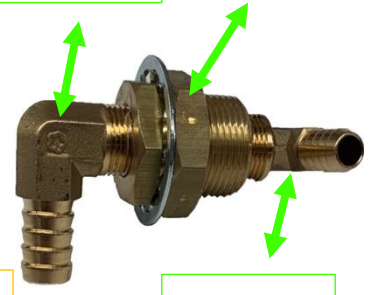

#6027

#6036

#2030

#6092

#6004

#4019

#4035-2

#4009