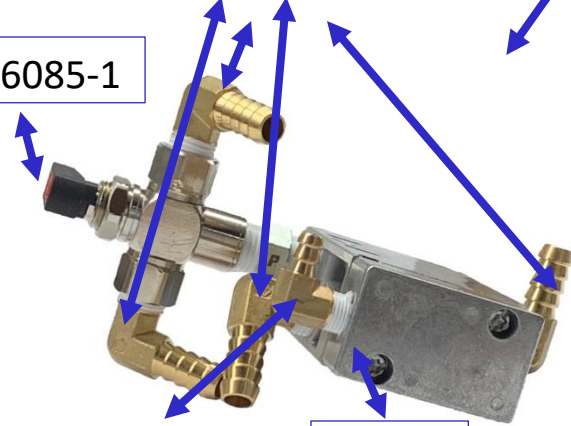

#6001

#6005

#4068-1

#6002

#6085-1