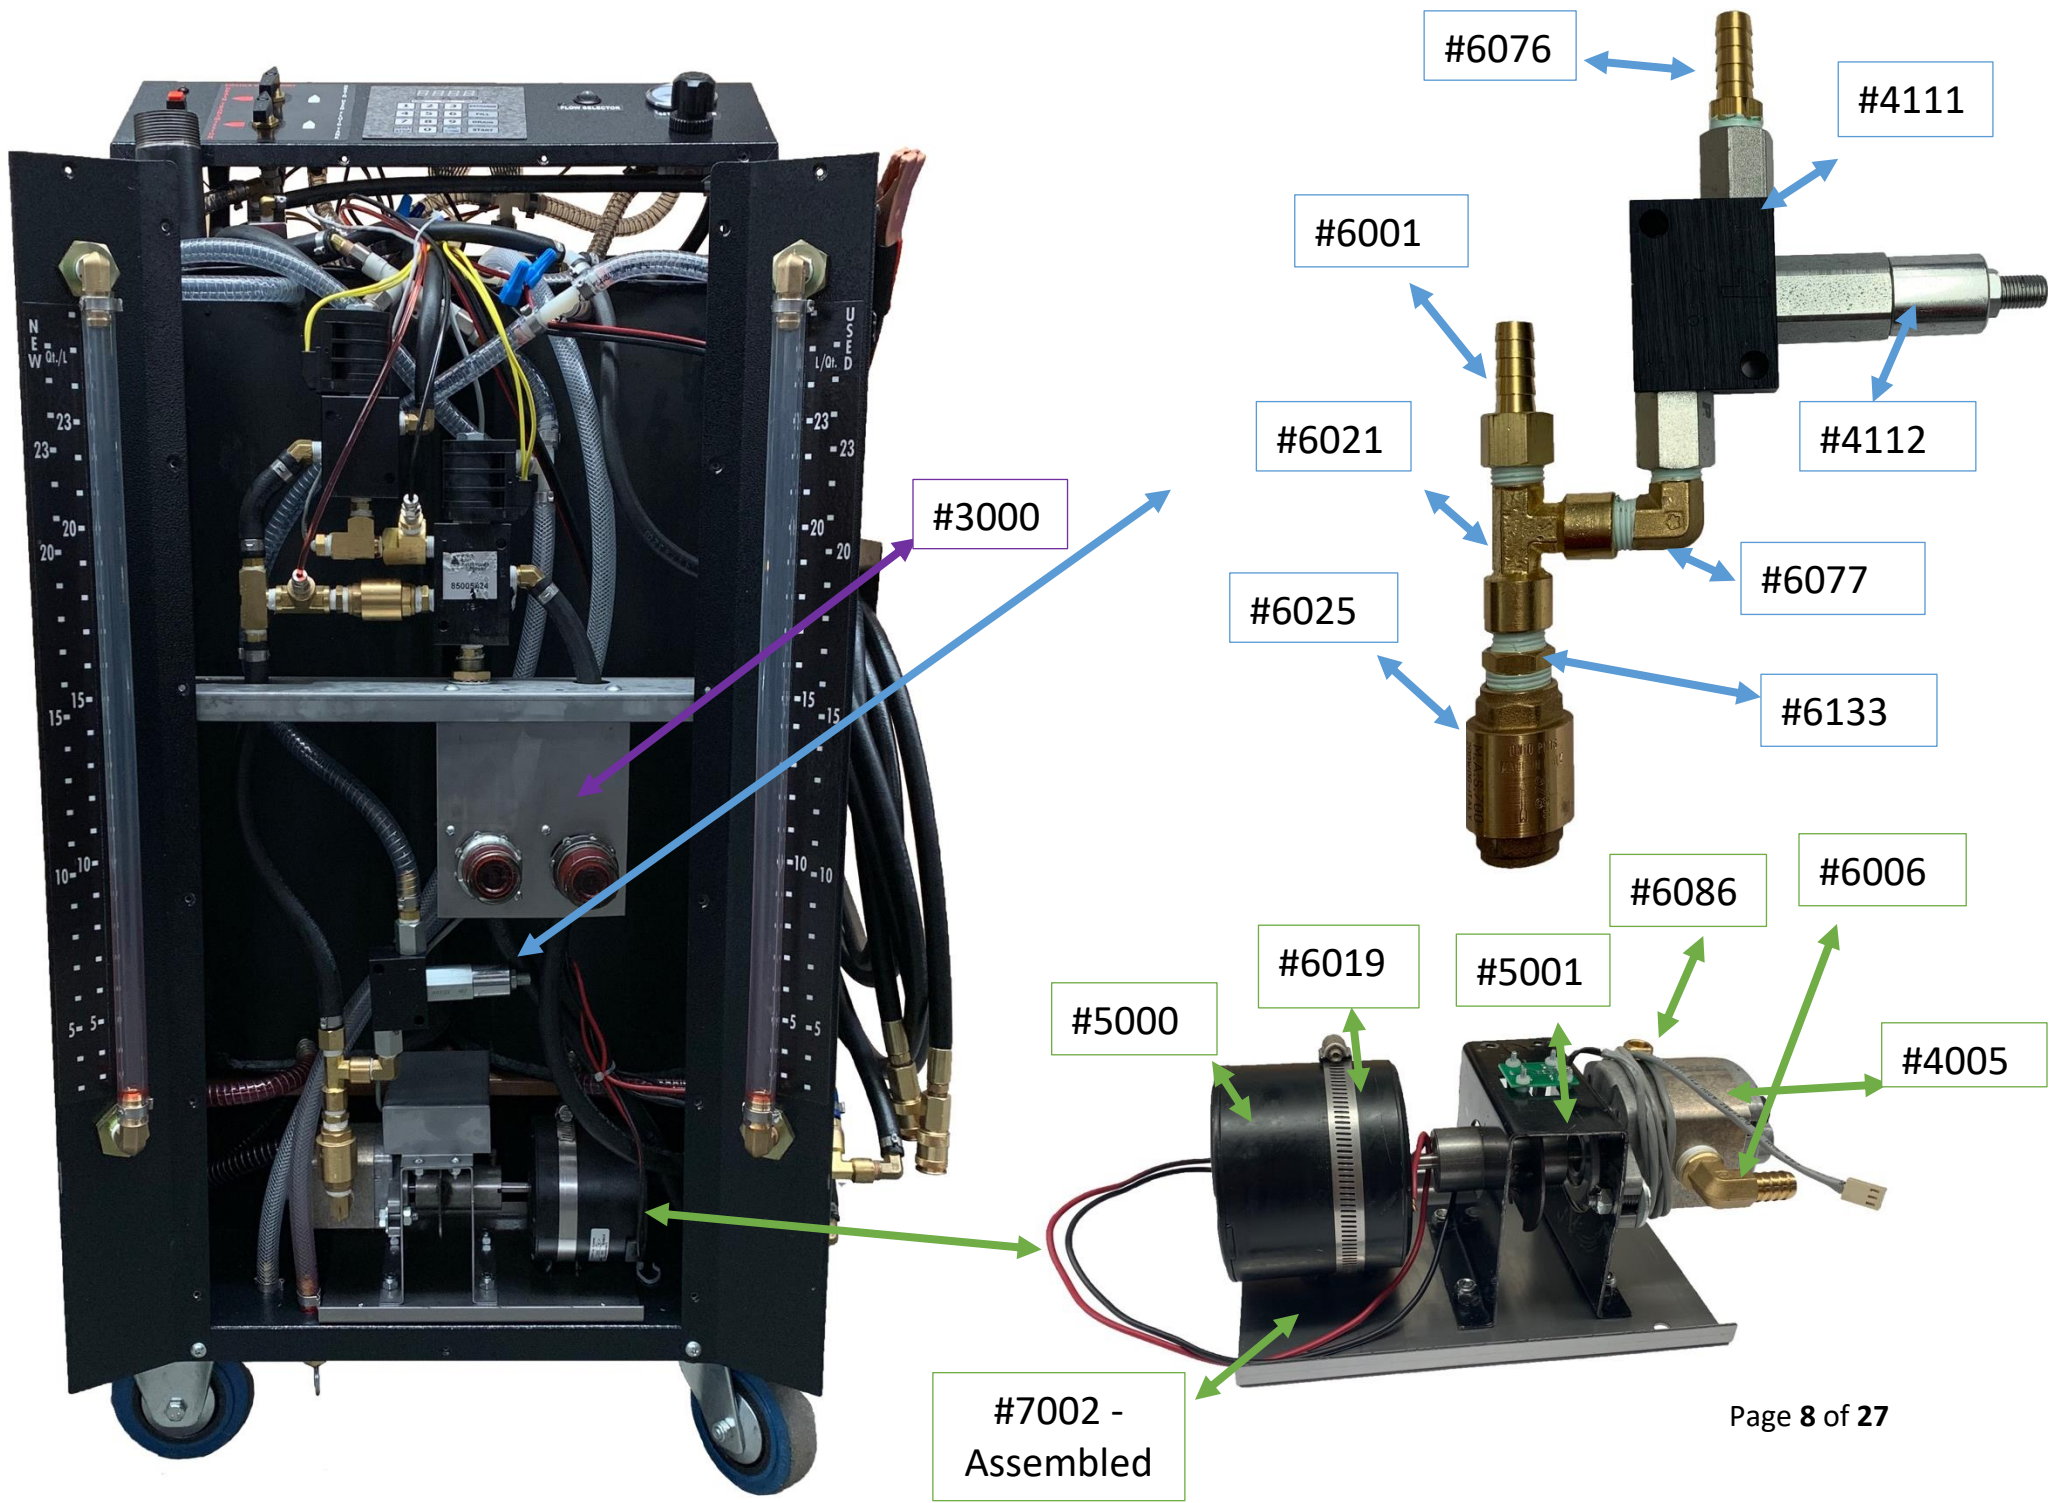

#2000-2

#2001

#2000

#5003 Circuit board

#5022

#5064

#5049

#4020

#7002 -
Assembled

ATS 330E Assembly Manual Parts List

Hardware		
2000		4" Rigid Plate Caster, Solid Rubber Wheel
2000-2		4 x 1-7/16 Total Lock Plate Castor, Solid Rubber Wheel, Roller Bearing
2001		4" Blue Elastic Swivel Caster
2002		Black Fill Cap Plastic
2003		Plastic Pull Handle 8'

2018		24" Drip Tube ABS - ATS 330E
2030		Decal Kit
2069		ATS 320E/330E/340E/360E Base with Castors

Metal		
3000		ATS Filter Bracket
3028		ATS 330E/360E Drip Tube Holder Bracket
3029		ATS 330E/360E Drain Hose Holder Bracket
3033		Power Cord Hanger - 1" Wide 11 3/4" Long 1" Deep
3041		New Round Metal Tank - ATS 320E,330E,340E,360E

4019	 <p>A rectangular metal component with the FESTO logo and technical specifications printed on its surface. It has two circular ports on the left side.</p>	Overflow Protection Valve (for used fluid)
4020	 <p>A white plastic component with three orange-colored ports, used for vacuum applications.</p>	Vacuum Pump
4021	 <p>A black and silver metal component with a large black adjustment knob and a pressure gauge window, used for regulating pressure.</p>	Regulator 43 PSI
4033	 <p>A circular pressure gauge with a white dial, black markings, and a needle. It has two mounting lugs on the sides.</p>	2" Dial x 1/4" NPT Center - 30 - 30