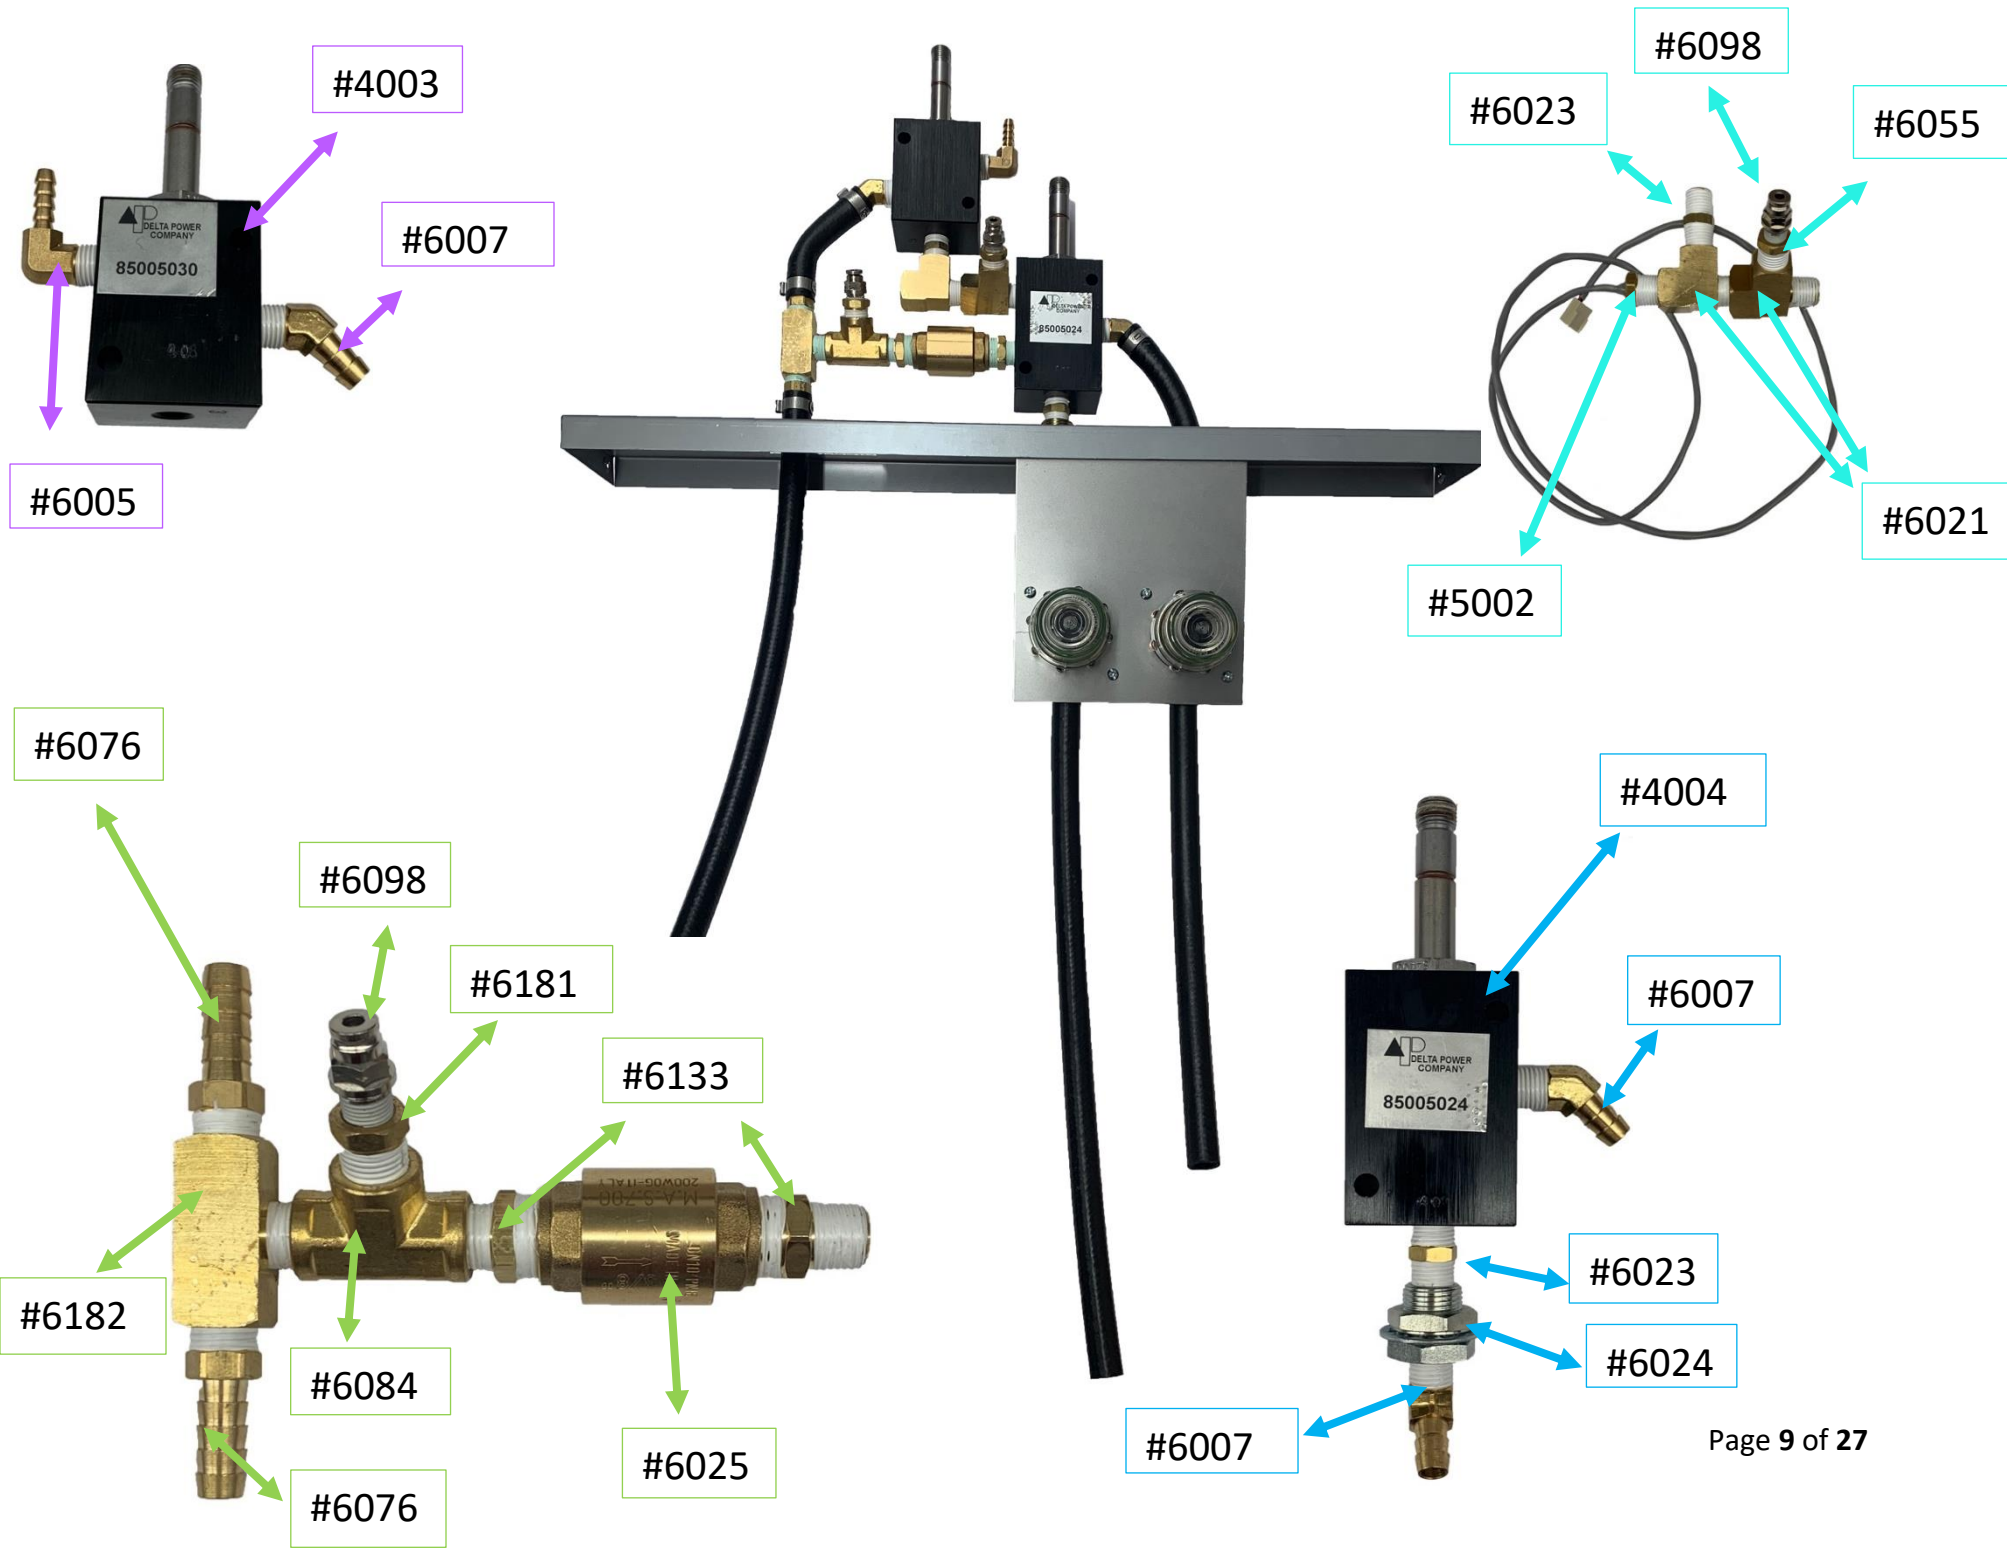

#2000-2

#2001

#2000

#5003 Circuit board

#5022

#5064

#5049

#4020

#7002 -
Assembled

ATS 330E Assembly Manual Parts List

Hardware		
2000		4" Rigid Plate Caster, Solid Rubber Wheel
2000-2		4 x 1-7/16 Total Lock Plate Castor, Solid Rubber Wheel, Roller Bearing
2001		4" Blue Elastic Swivel Caster
2002		Black Fill Cap Plastic
2003		Plastic Pull Handle 8'

4019	 <p>A rectangular metal component with the FESTO logo and technical specifications printed on its surface. It has two circular ports on the left side.</p>	Overflow Protection Valve (for used fluid)
4020	 <p>A white plastic component with three orange-colored ports, used for vacuum applications.</p>	Vacuum Pump
4021	 <p>A black and silver metal component with a large black adjustment knob and a pressure gauge window, used for regulating pressure.</p>	Regulator 43 PSI
4033	 <p>A circular pressure gauge with a white dial, black markings, and a needle. It has two mounting lugs on the sides.</p>	2" Dial x 1/4" NPT Center - 30 - 30

7121

New Needle Valve
Drain Control - ATS