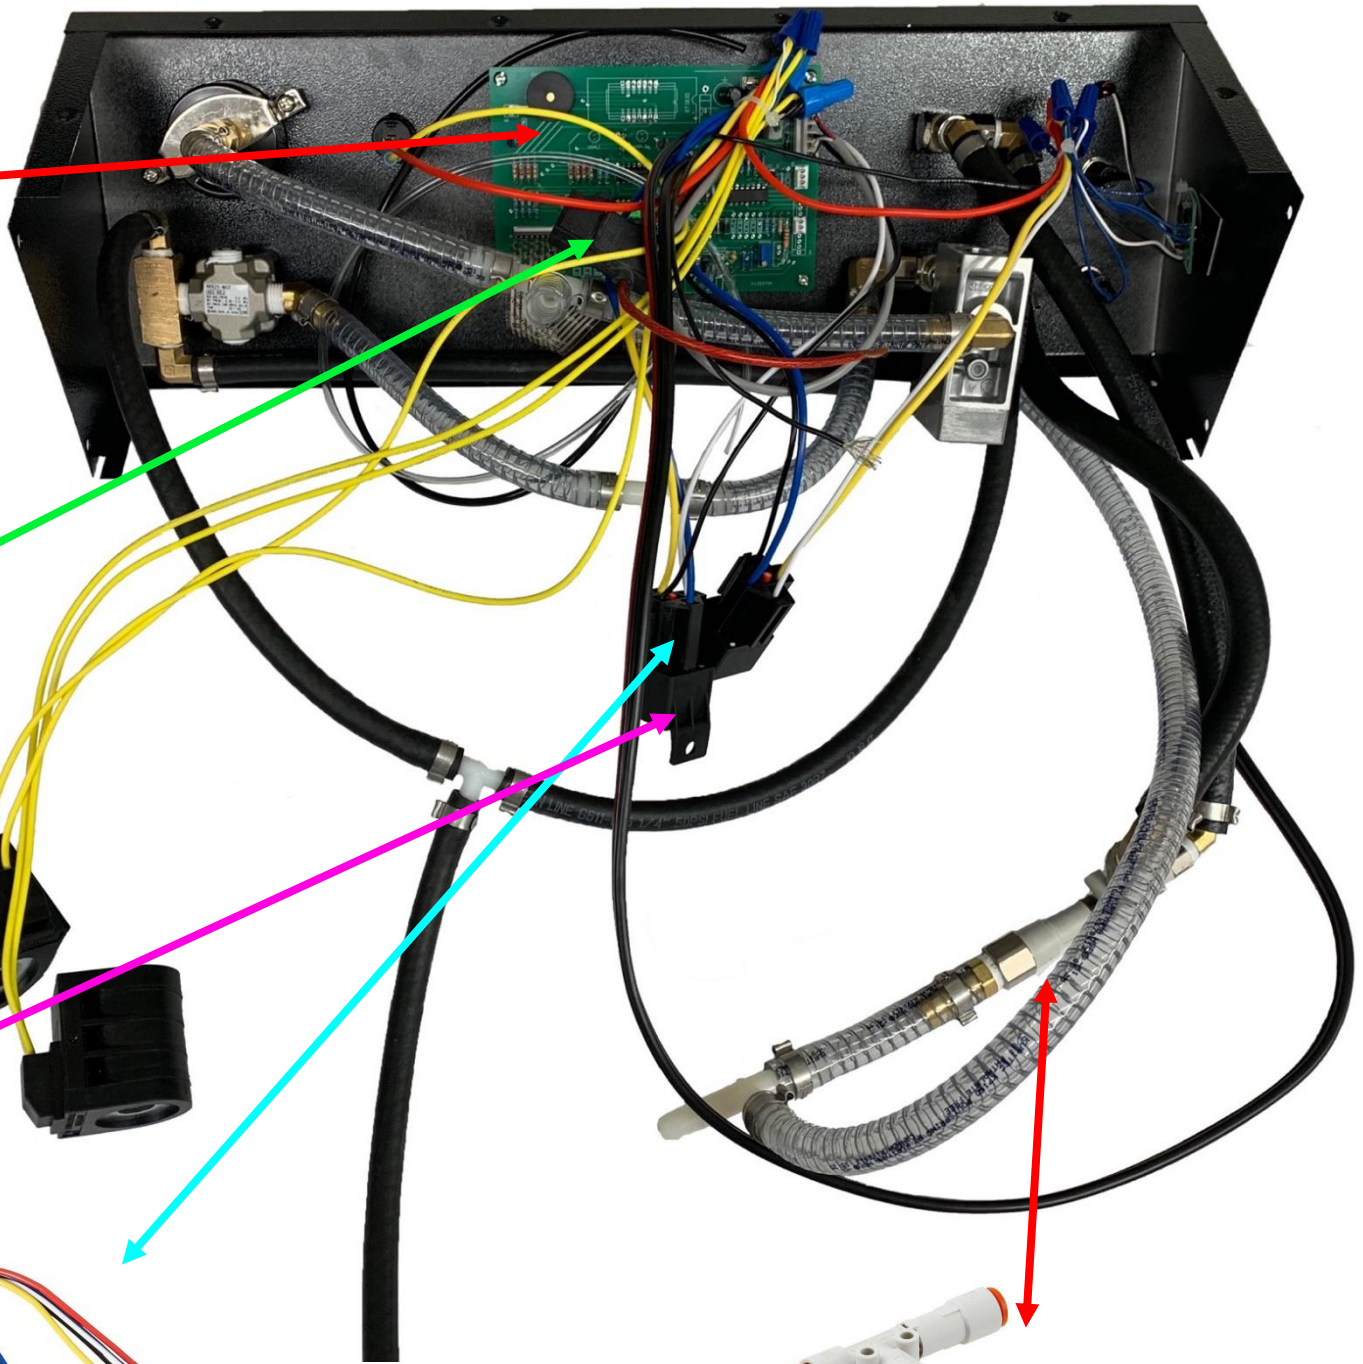

#2000-2

#2001

#2000

#5003 Circuit board

#5022

#5064

#5049

#4020

#7002 -
Assembled

ATS 330E Assembly Manual Parts List

Hardware		
2000		4" Rigid Plate Caster, Solid Rubber Wheel
2000-2		4 x 1-7/16 Total Lock Plate Castor, Solid Rubber Wheel, Roller Bearing
2001		4" Blue Elastic Swivel Caster
2002		Black Fill Cap Plastic
2003		Plastic Pull Handle 8'

2018		24" Drip Tube ABS - ATS 330E
2030		Decal Kit
2069		ATS 320E/330E/340E/360E Base with Castors

Metal		
3000		ATS Filter Bracket
3028		ATS 330E/360E Drip Tube Holder Bracket
3029		ATS 330E/360E Drain Hose Holder Bracket
3033		Power Cord Hanger - 1" Wide 11 3/4" Long 1" Deep
3041		New Round Metal Tank - ATS 320E,330E,340E,360E

4019	 <p>A rectangular metal component with the FESTO logo and technical specifications printed on its surface. It has two circular ports on the left side.</p>	Overflow Protection Valve (for used fluid)
4020	 <p>A white plastic component with three orange-colored ports, used for vacuum applications.</p>	Vacuum Pump
4021	 <p>A black and silver metal component with a large black adjustment knob and a pressure gauge window, used for regulating pressure.</p>	Regulator 43 PSI
4033	 <p>A circular pressure gauge with a white dial, black markings, and a needle. It has two mounting lugs on the sides.</p>	2" Dial x 1/4" NPT Center - 30 - 30