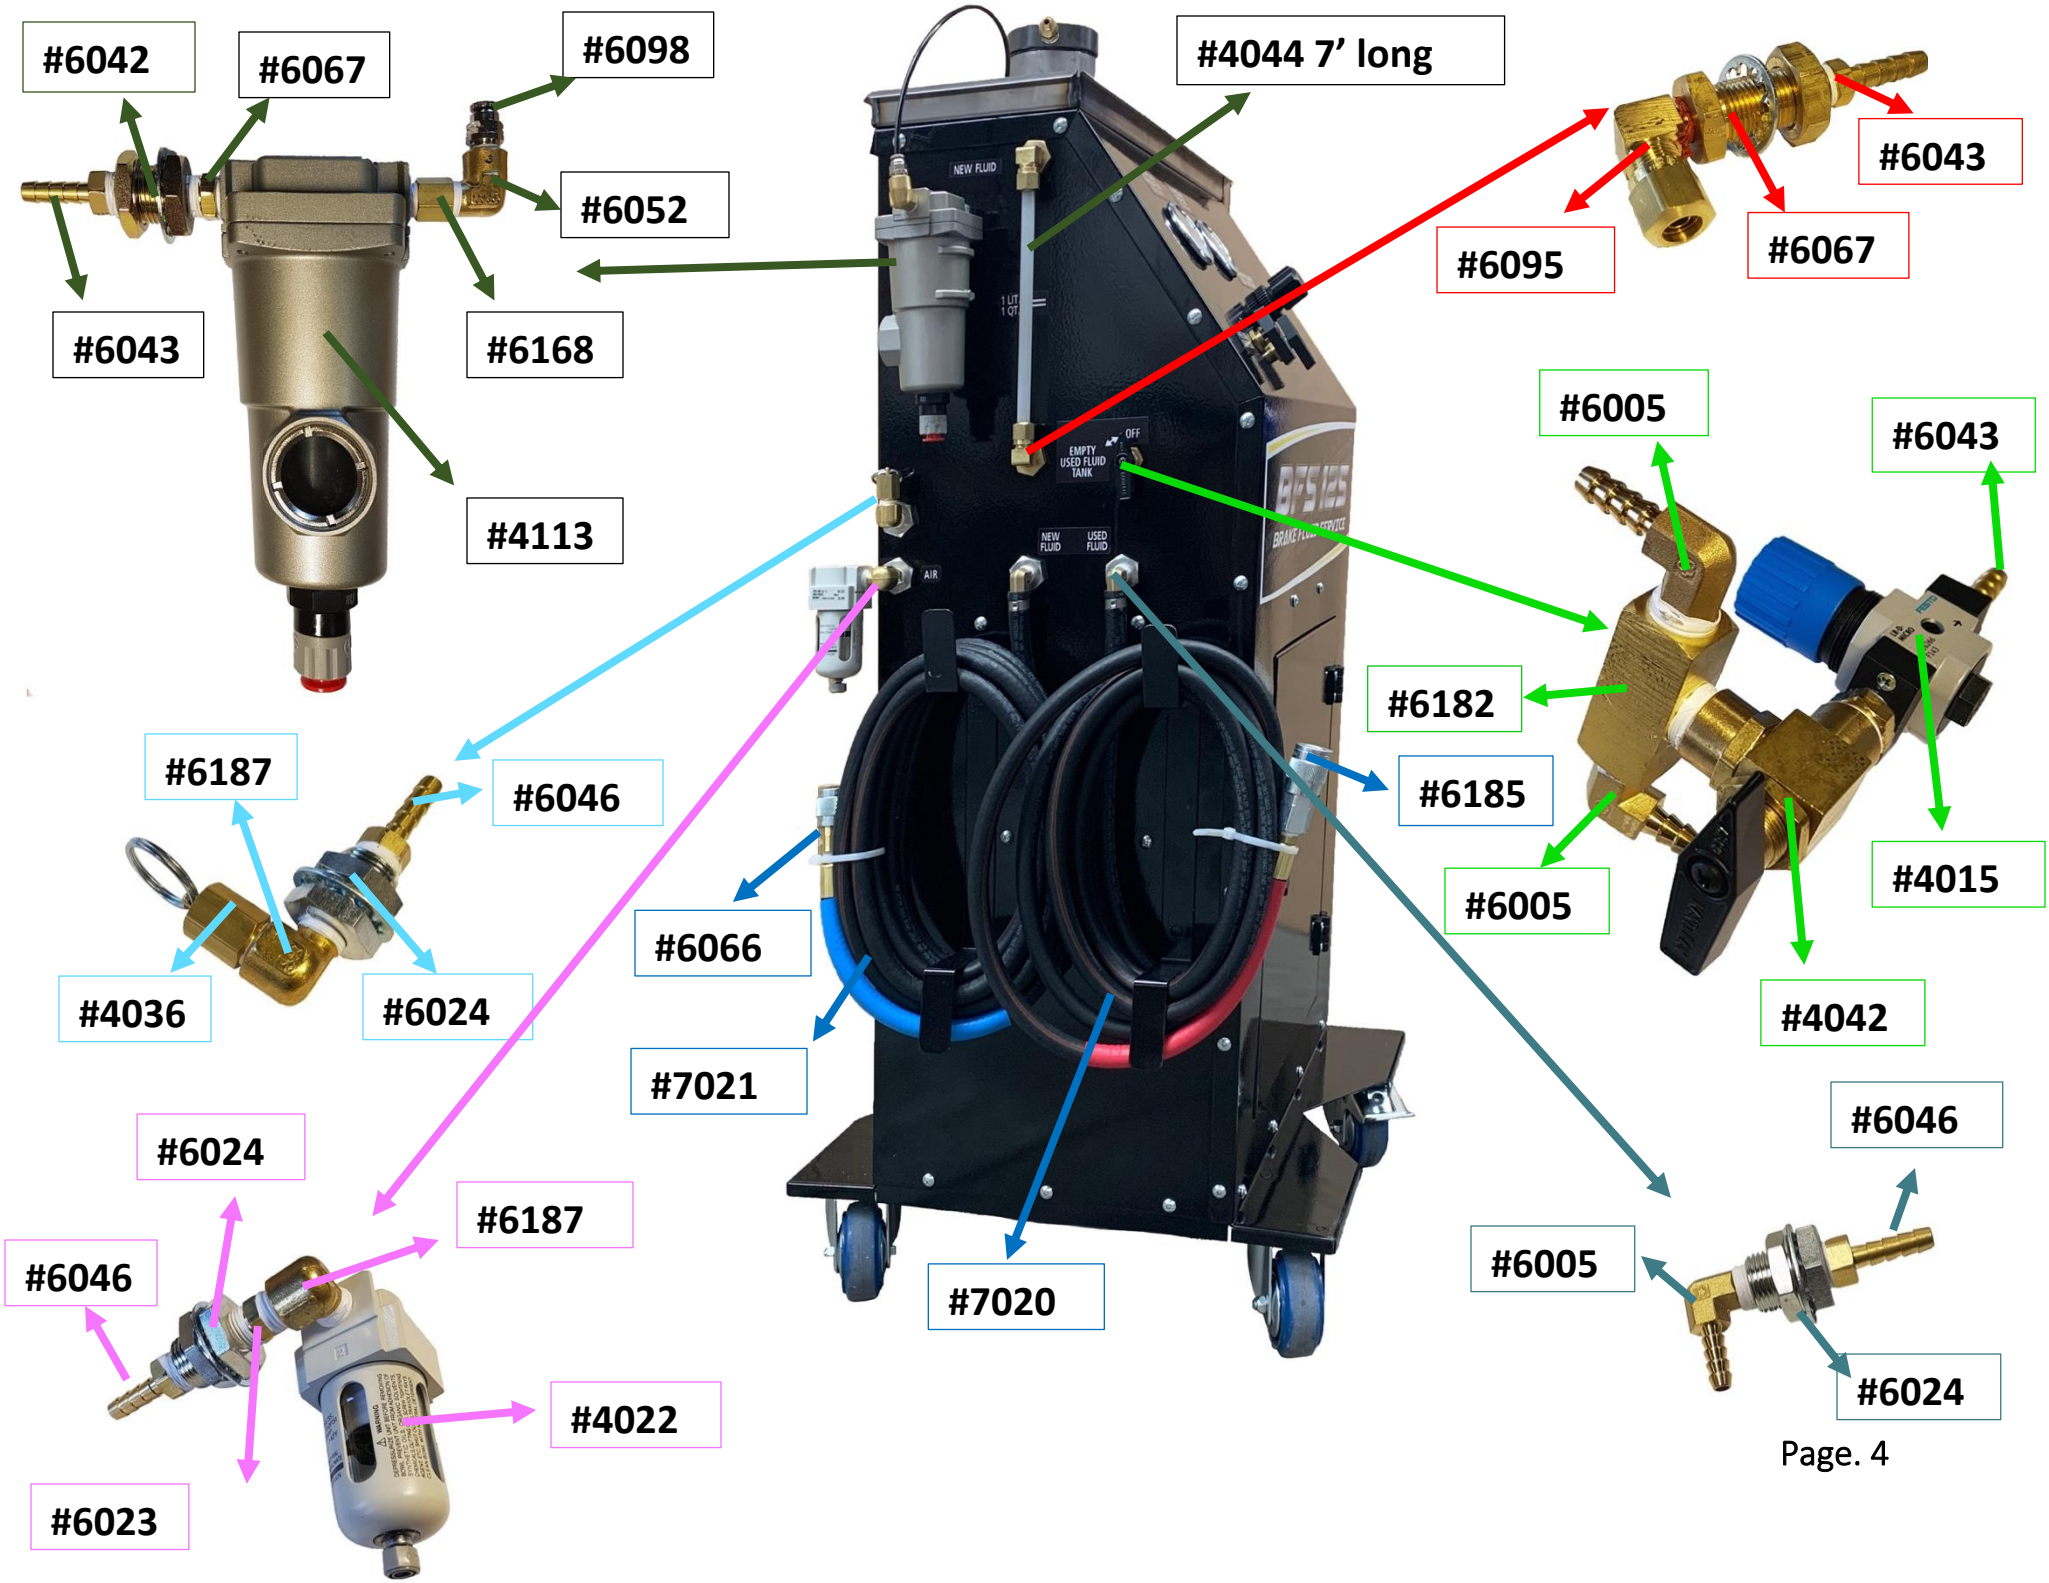

#2002

BFS 125 Assembly Manual

Hardware		
2000-1	 A metal plate caster with a blue rubber wheel and a locking mechanism.	3 X 1-7/16 Total Lock Plate Caster, Solid Rubber Wheel
2001-1	 A metal swivel plate caster with a blue rubber wheel.	3 X 1-7/16 Swivel Plate Caster, Solid Rubber Wheel
2021	 A metal knob door latch assembly consisting of a knob, a latch bolt, and a nut.	Knob Door Latch 90deg. - BFS
2022	 A metal handle with a curved shape and a mounting hole.	Metal Handle

2039

18" Base with Castors

Metal		
3054		BFS 125 Round Tank with New Style Neck & Rubber O-Ring
3055		BFS 125 Black Square Tank
3056		BFS 125 Stainless Steel Tray
3081		BFS 125 New Tank Cap

Plumbing		
4013		Black 1/8" Pressure Line
4020		Vacuum Pump
4021		Regulator
4022		Air Filter Water Separator

4015	 A micro regulator with a blue top and a grey body. A blue arrow points to the top of the device.	LR-N 1/8-D-07-Micro Reg
4033	 A circular pressure gauge with a white dial and red markings. The dial has a scale from 0 to 200. The text "Davis-200" is visible on the dial.	2" Dial x 1/4" NPT -30-30
4036	 A brass pressure release valve with a threaded end and a ring handle.	20 lb. Pressure Release Valve
4040	 A brass 5-way ball valve with a black handle on top and five ports.	5 Way Ball Valve

4042		3 Way 90 Degree Ball Valve
4044		3/8" Transparent Nylon Hose - Sight Tube
4048		2" 0-60 psi Gauge
4092		Panel Nut for Regulators
4110		Tank Float Device

4113		Water Separator
------	---	-----------------