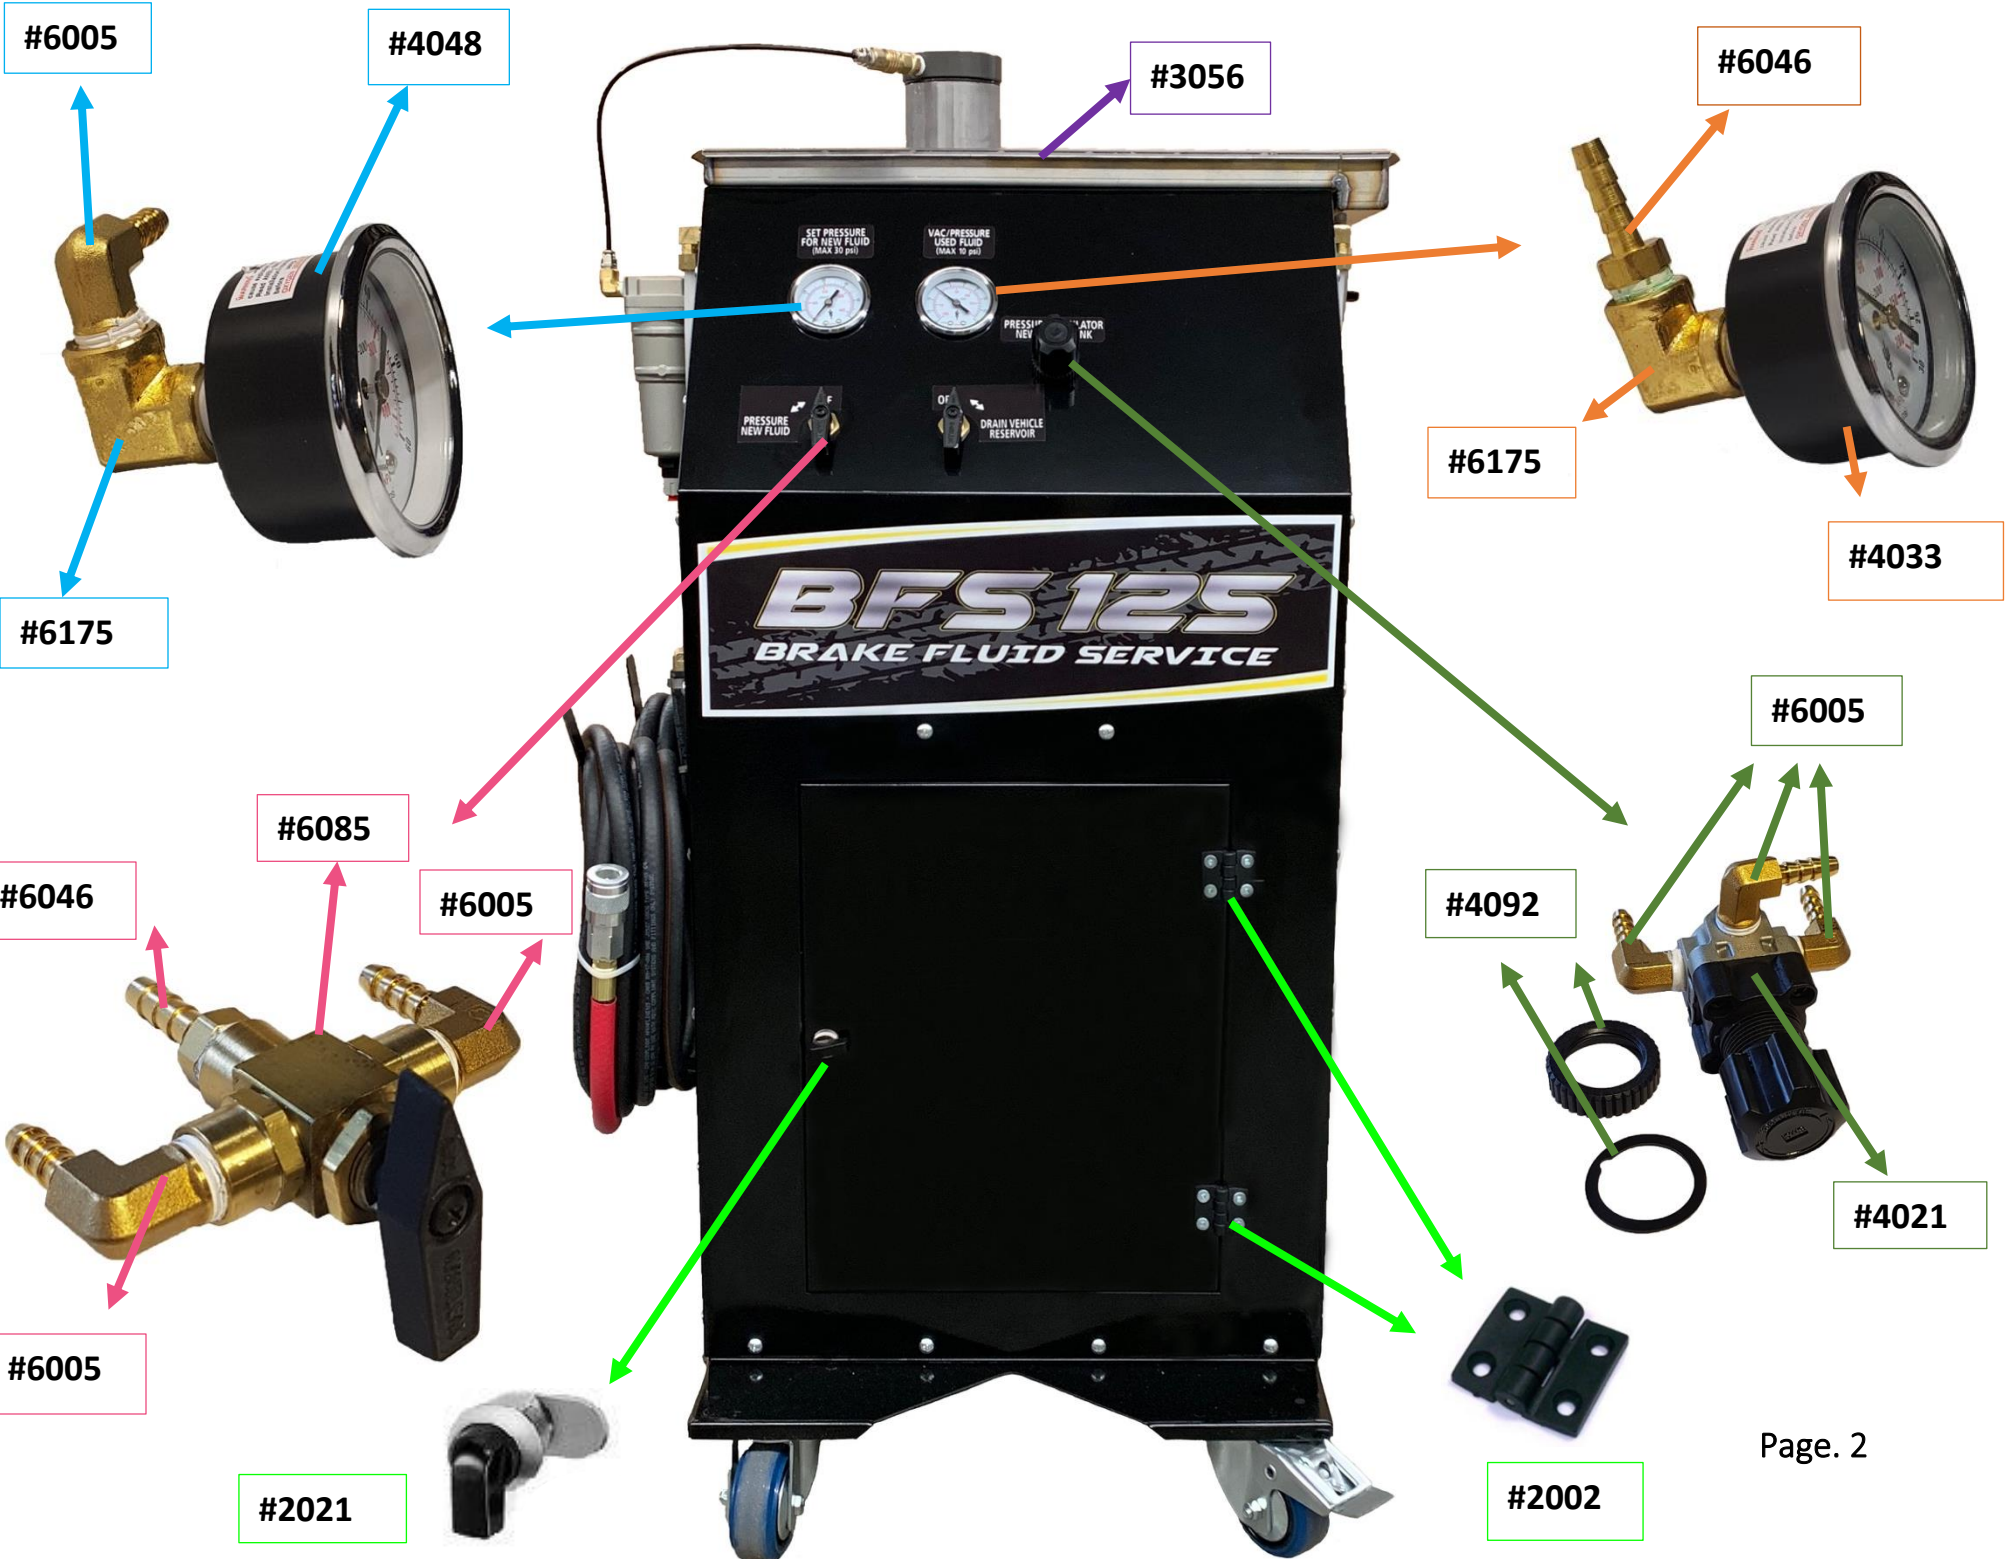

#6005

#4048

#3056

#6046

#6175

#6175

#4033

#6085

#6046

#6005

#6005

#4092

#6005

#4021

#2021

#2002