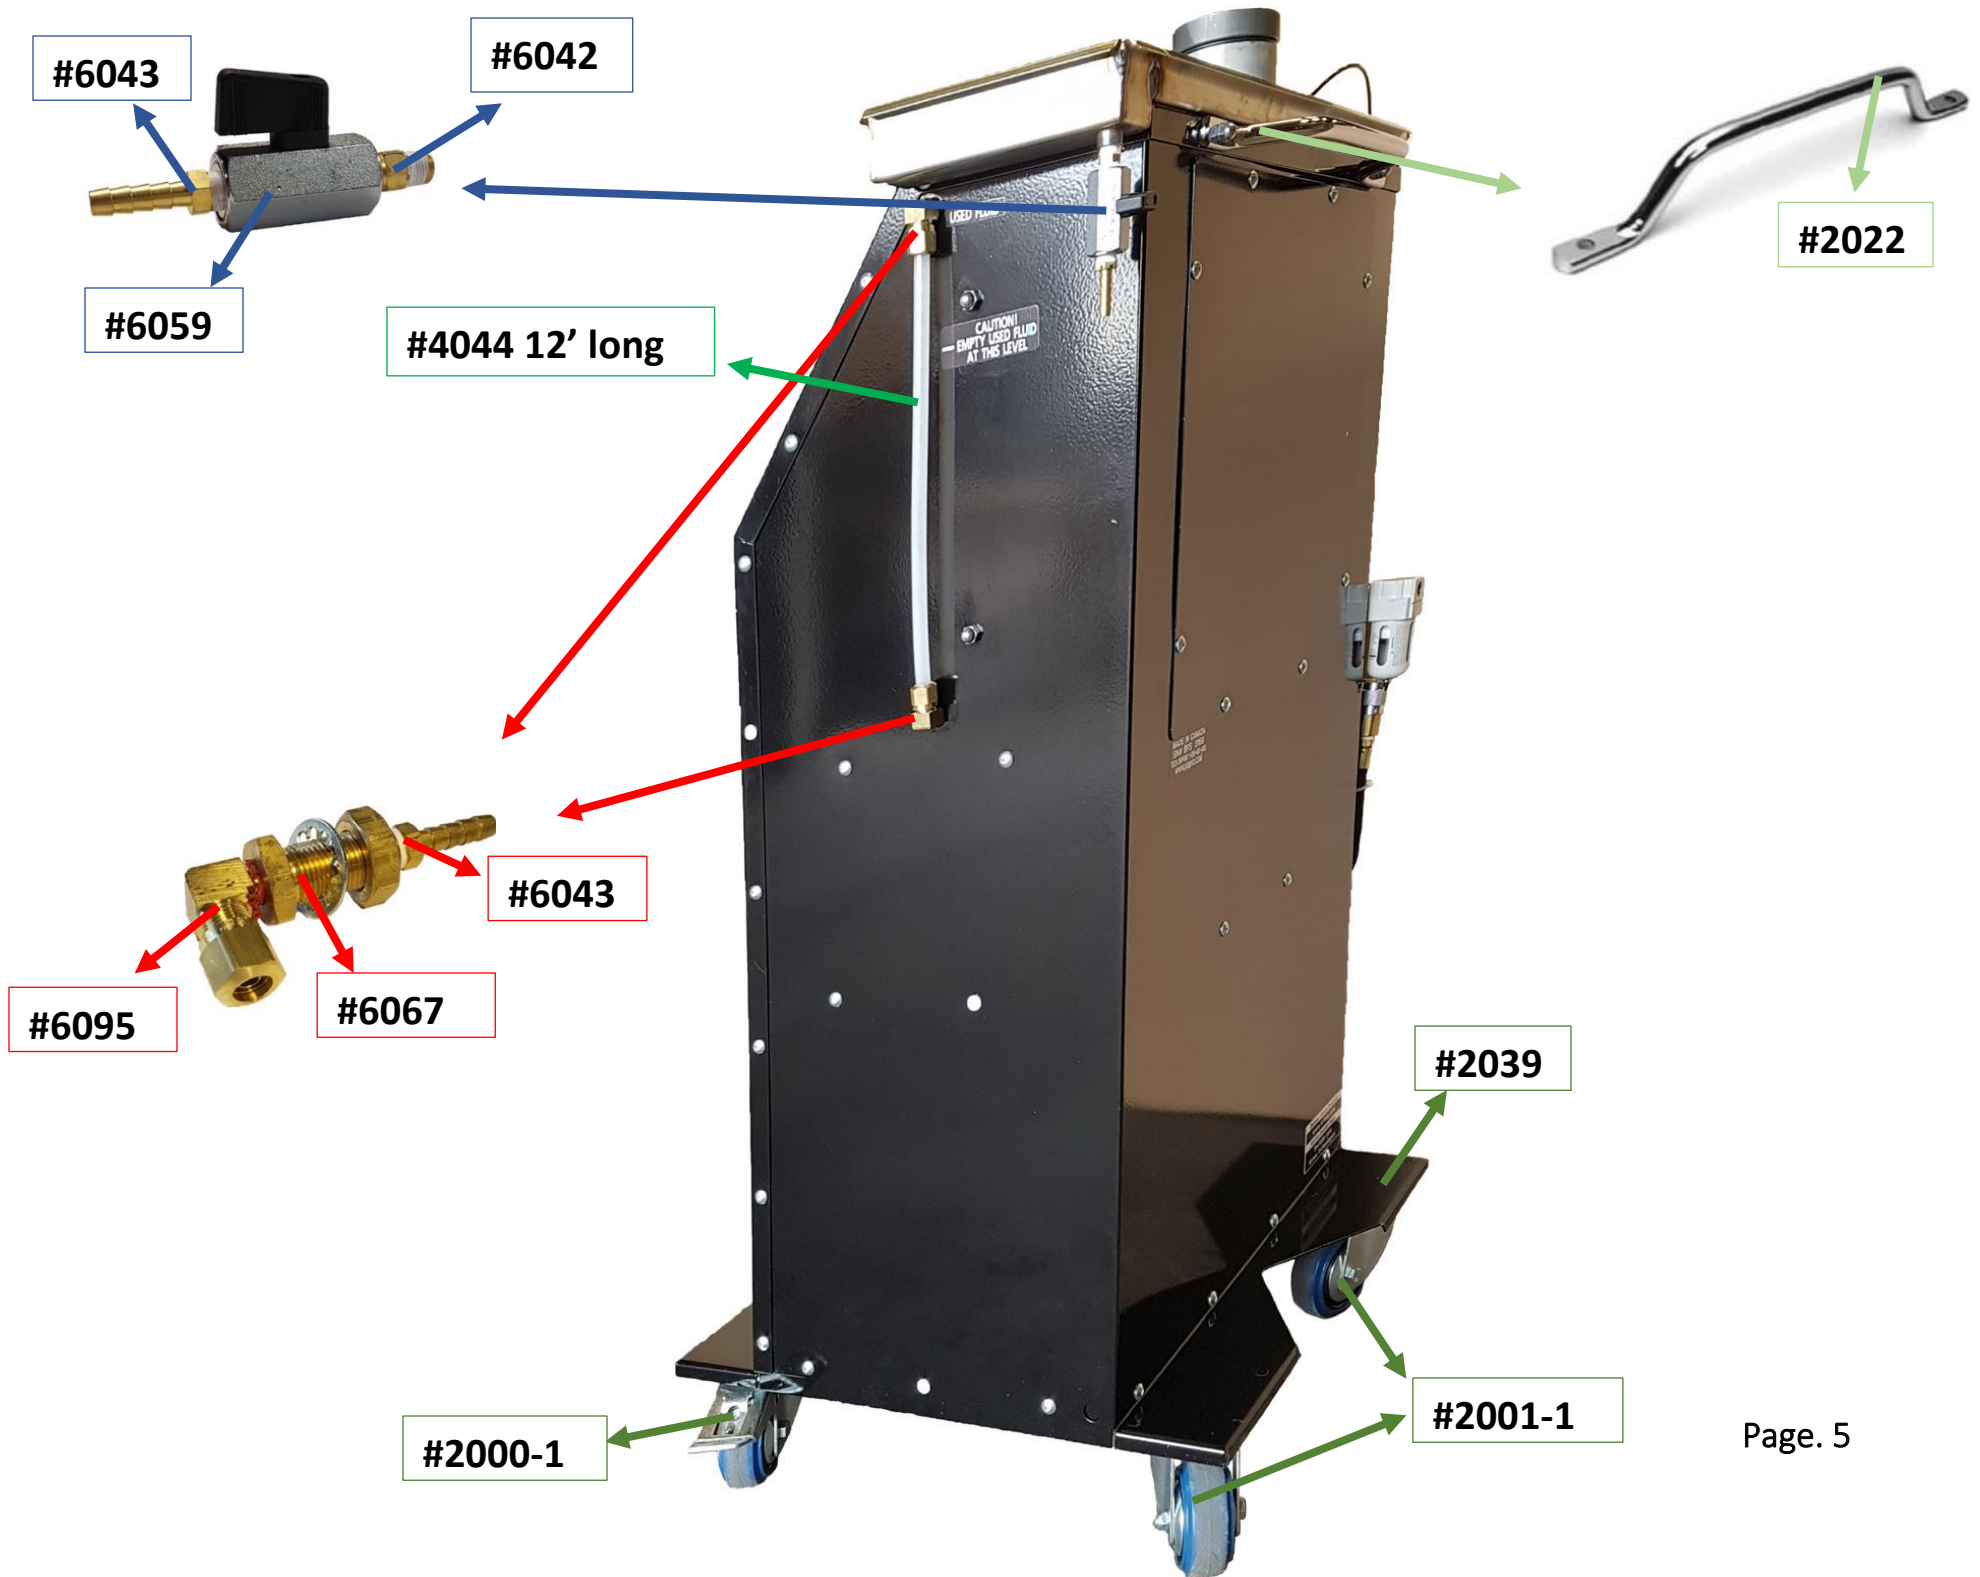

#2002

BFS 125 Assembly Manual

Hardware		
2000-1	 A metal plate caster with a blue rubber wheel and a locking mechanism.	3 X 1-7/16 Total Lock Plate Caster, Solid Rubber Wheel
2001-1	 A metal swivel plate caster with a blue rubber wheel.	3 X 1-7/16 Swivel Plate Caster, Solid Rubber Wheel
2021	 A metal knob door latch assembly consisting of a knob, a latch bolt, and a nut.	Knob Door Latch 90deg. - BFS
2022	 A metal handle with a curved shape and a mounting hole.	Metal Handle

2039

18" Base with Castors

Metal		
3054		BFS 125 Round Tank with New Style Neck & Rubber O-Ring
3055		BFS 125 Black Square Tank
3056		BFS 125 Stainless Steel Tray
3081		BFS 125 New Tank Cap

Plumbing		
4013		Black 1/8" Pressure Line
4020		Vacuum Pump
4021		Regulator
4022		Air Filter Water Separator

4015	 A micro regulator with a blue top and a grey body. A blue arrow points to the top of the device.	LR-N 1/8-D-07-Micro Reg
4033	 A circular pressure gauge with a white dial and red markings. The dial has a scale from 0 to 200. The text "Davis-200" is visible on the dial.	2" Dial x 1/4" NPT -30-30
4036	 A brass pressure release valve with a threaded end and a ring handle.	20 lb. Pressure Release Valve
4040	 A brass 5-way ball valve with a black handle on top and five ports.	5 Way Ball Valve

4042		3 Way 90 Degree Ball Valve
4044		3/8" Transparent Nylon Hose - Sight Tube
4048		2" 0-60 psi Gauge
4092		Panel Nut for Regulators
4110		Tank Float Device

4113		Water Separator
------	---	-----------------