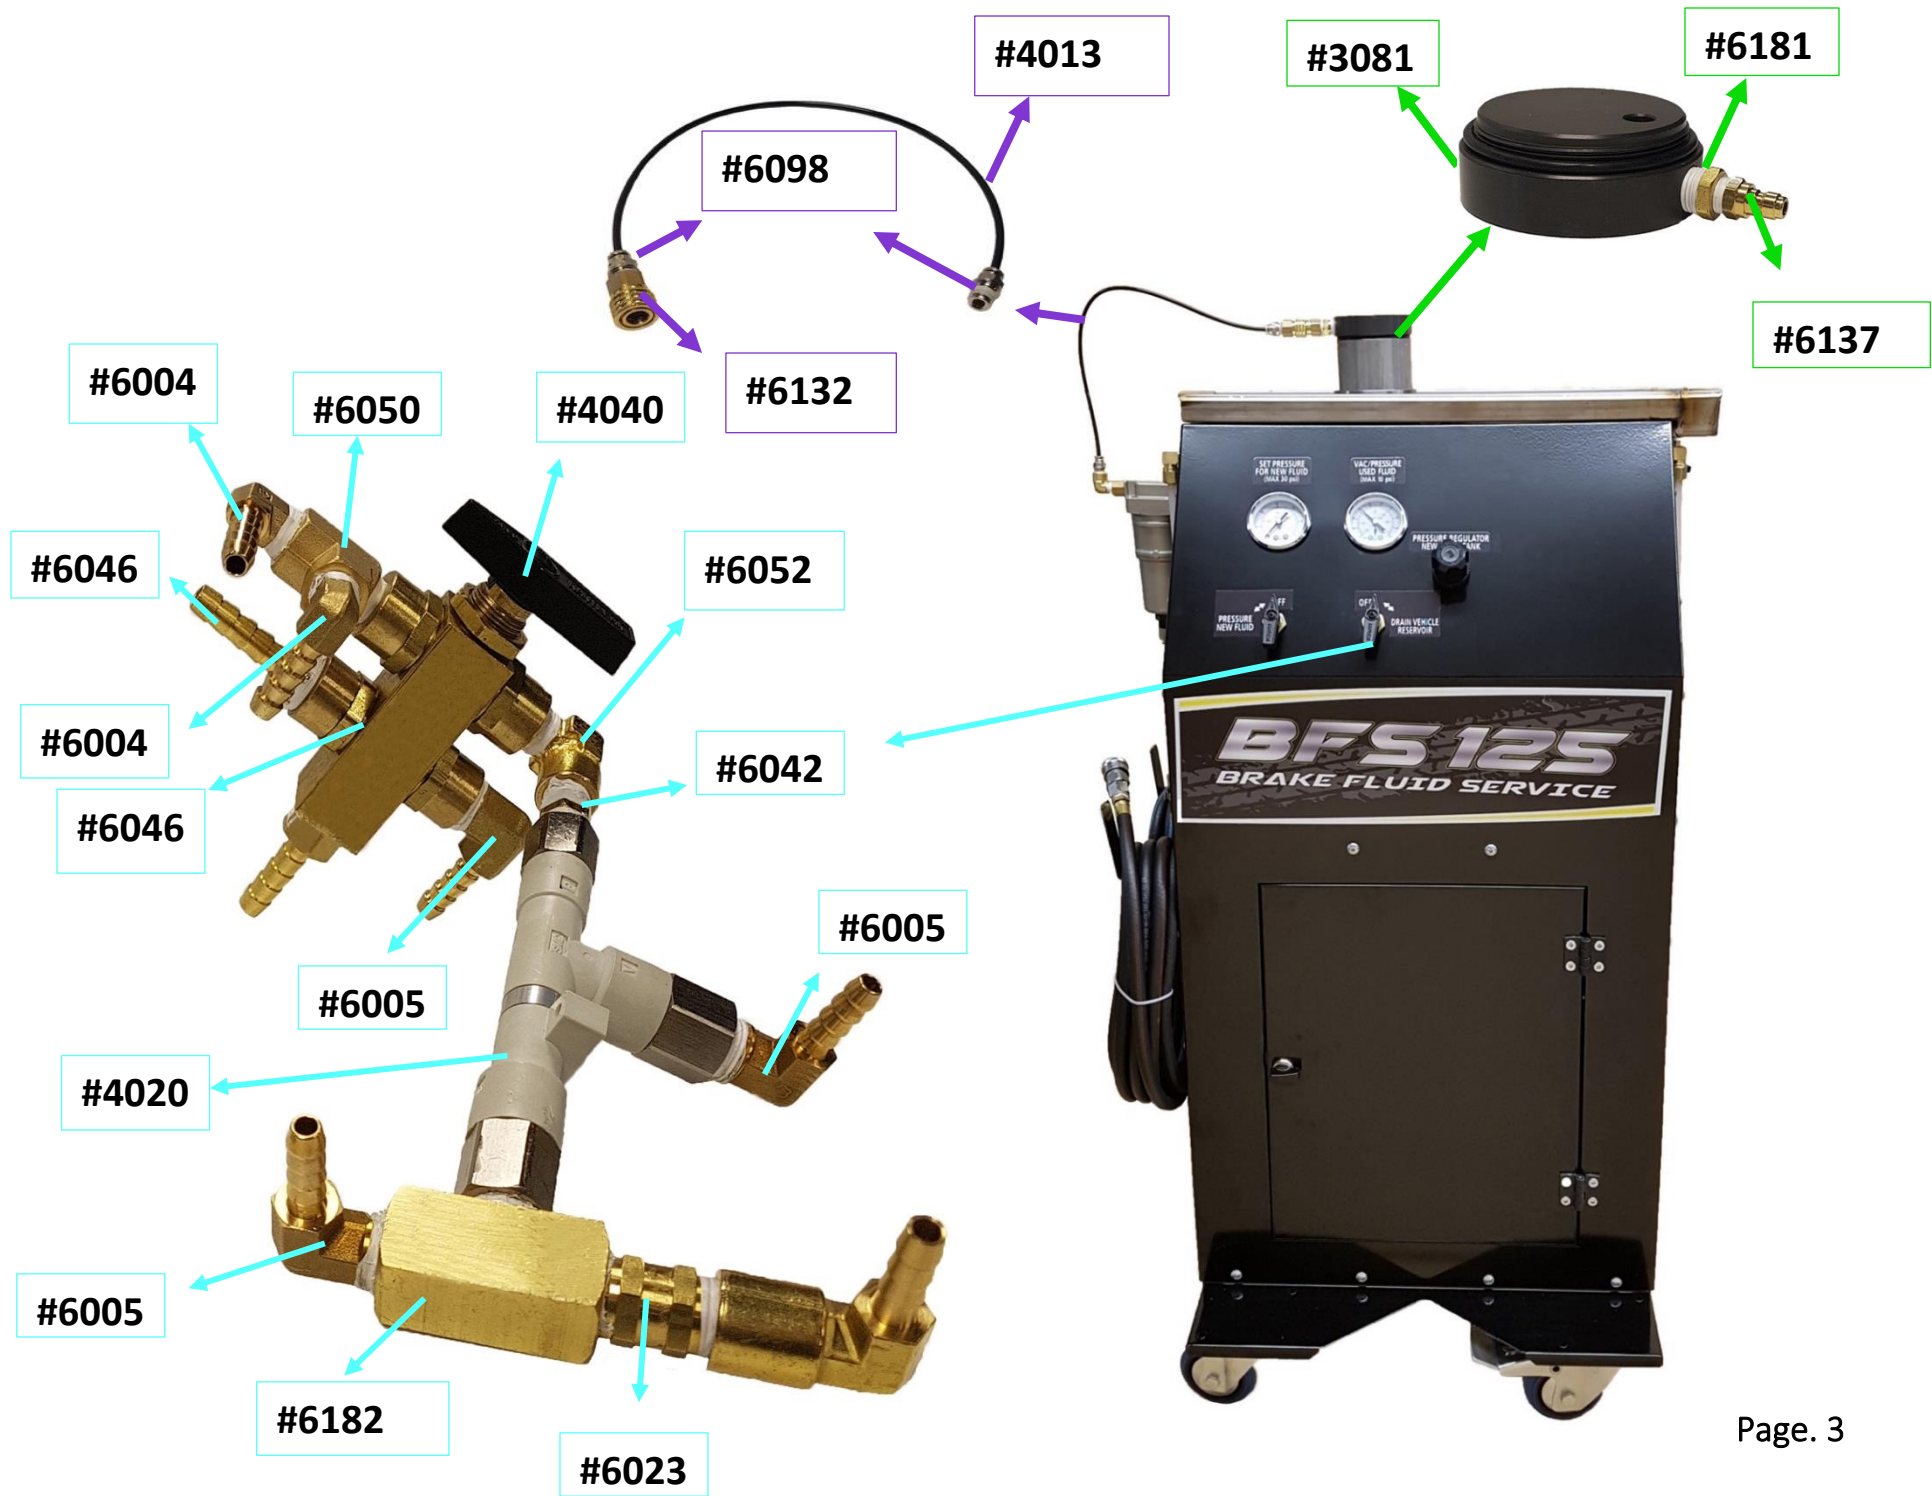

#2002

BFS 125 Assembly Manual

Hardware		
2000-1	 A metal plate caster with a blue rubber wheel and a locking mechanism.	3 X 1-7/16 Total Lock Plate Caster, Solid Rubber Wheel
2001-1	 A metal swivel plate caster with a blue rubber wheel.	3 X 1-7/16 Swivel Plate Caster, Solid Rubber Wheel
2021	 A metal knob door latch assembly consisting of a knob, a latch bolt, and a nut.	Knob Door Latch 90deg. - BFS
2022	 A metal handle with a curved shape and a mounting hole.	Metal Handle

2039

18" Base with Castors

Metal		
3054		BFS 125 Round Tank with New Style Neck & Rubber O-Ring
3055		BFS 125 Black Square Tank
3056		BFS 125 Stainless Steel Tray
3081		BFS 125 New Tank Cap

Plumbing		
4013		Black 1/8" Pressure Line
4020		Vacuum Pump
4021		Regulator
4022		Air Filter Water Separator

4015	 A micro regulator with a blue top and a grey body. A blue arrow points to the top of the device.	LR-N 1/8-D-07-Micro Reg
4033	 A circular pressure gauge with a white dial and red markings. The dial has a scale from 0 to 200. The text "Davis-200" is visible on the dial.	2" Dial x 1/4" NPT -30-30
4036	 A brass pressure release valve with a threaded end and a ring handle.	20 lb. Pressure Release Valve
4040	 A brass 5-way ball valve with a black handle on top and five ports.	5 Way Ball Valve

4042		3 Way 90 Degree Ball Valve
4044		3/8" Transparent Nylon Hose - Sight Tube
4048		2" 0-60 psi Gauge
4092		Panel Nut for Regulators
4110		Tank Float Device

4113		Water Separator
------	---	-----------------