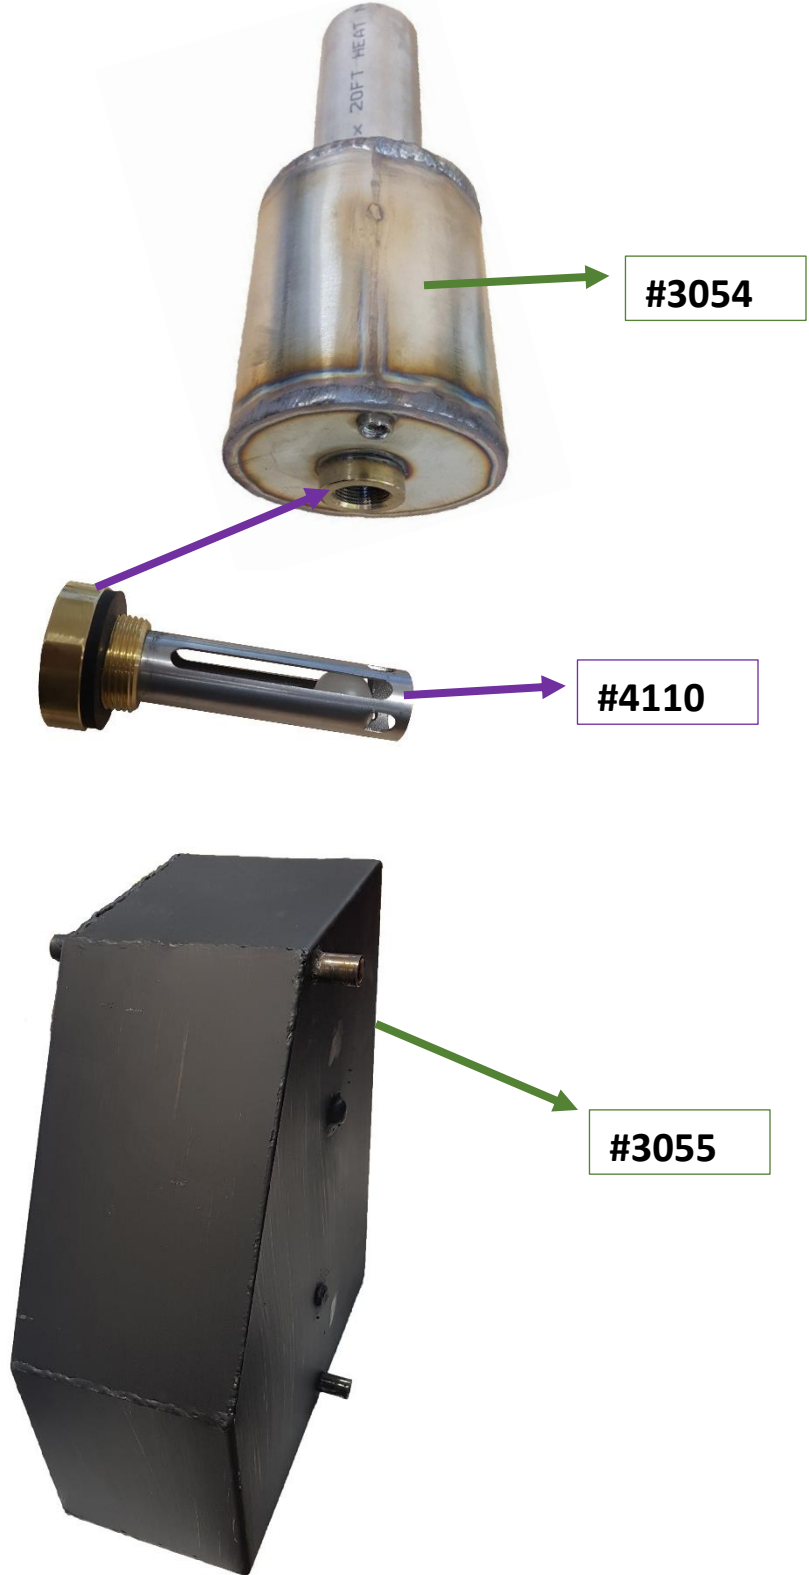

#2002

BFS 125 Assembly Manual

Hardware		
2000-1	 A metal plate caster with a blue rubber wheel and a locking mechanism.	3 X 1-7/16 Total Lock Plate Caster, Solid Rubber Wheel
2001-1	 A metal swivel plate caster with a blue rubber wheel.	3 X 1-7/16 Swivel Plate Caster, Solid Rubber Wheel
2021	 A metal knob door latch assembly consisting of a knob, a latch bolt, and a nut.	Knob Door Latch 90deg. - BFS
2022	 A metal handle with a curved shape and a mounting hole.	Metal Handle

2039

18" Base with Castors

Metal		
3054		BFS 125 Round Tank with New Style Neck & Rubber O-Ring
3055		BFS 125 Black Square Tank
3056		BFS 125 Stainless Steel Tray
3081		BFS 125 New Tank Cap

Plumbing		
4013		Black 1/8" Pressure Line
4020		Vacuum Pump
4021		Regulator
4022		Air Filter Water Separator

4015	 A micro regulator with a blue top and a grey body. A blue arrow points to the top of the device.	LR-N 1/8-D-07-Micro Reg
4033	 A circular pressure gauge with a white dial and red markings. The dial has a scale from 0 to 200. The text "Davis-200" is visible on the dial.	2" Dial x 1/4" NPT -30-30
4036	 A brass pressure release valve with a threaded end and a ring handle.	20 lb. Pressure Release Valve
4040	 A brass 5-way ball valve with a black handle on top and five ports.	5 Way Ball Valve

4042		3 Way 90 Degree Ball Valve
4044		3/8" Transparent Nylon Hose - Sight Tube
4048		2" 0-60 psi Gauge
4092		Panel Nut for Regulators
4110		Tank Float Device

4113		Water Separator
------	---	-----------------