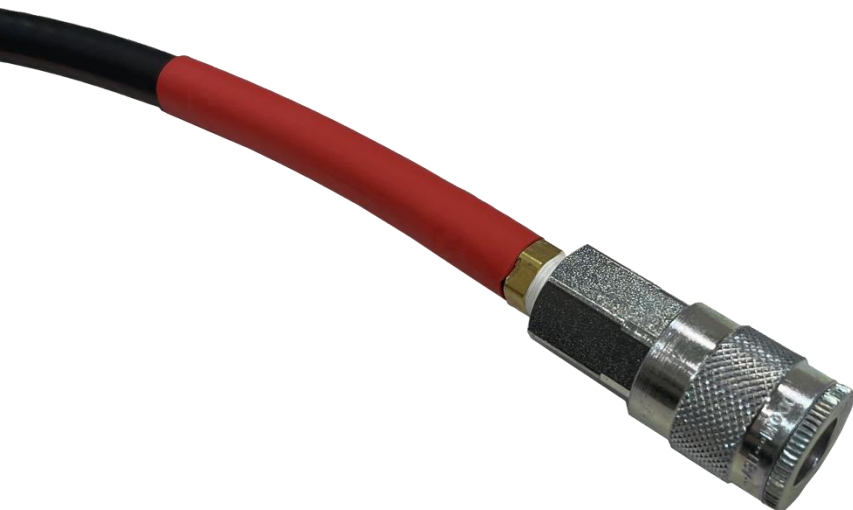

ALL BFS MACHINE ADAPTERS

Part# 7021 - New Fluid Hose

Part #7020 - Used Fluid Hose *No longer sell this style quick connect with Machine. Must update to #7020-1, and get -2 additional parts to replace on your existing used fluid machine adapter ends*

Part# 7020-1 - Used Fluid Hose

Part# 7128 – New Style Male Coupler Adapter to Update B400 & B600 – 2 are needed

Part# B400 - (no longer sell with machines)

**Part# B400-1 -- 4 ft Clear Hose Attached to bleeder screw to vacuum out used fluid.
Works with # 7020-1**

**Part# B500 -- Transparent Hose to Fill New Fluid.
*Works with #7021**

**Part# B600 -
(no longer sell with machines)**

**#B600-1 – Clear Hose to Vacuum Out Used Fluid
*Works with #7020-1 (Clear hose)**