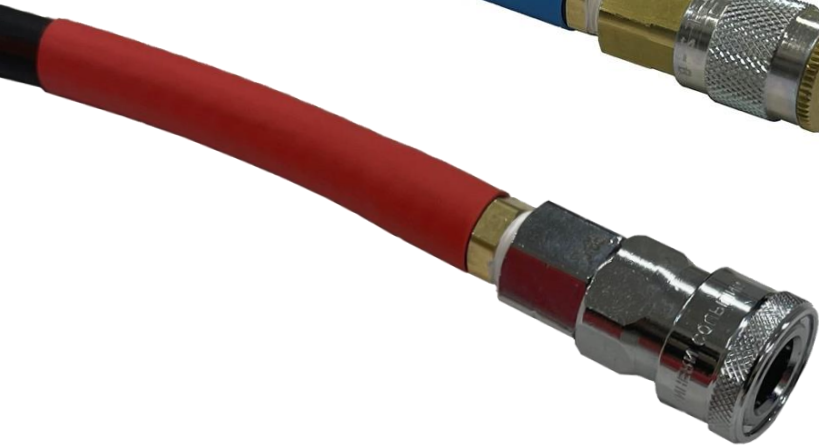

ALL BFS MACHINE ADAPTERS

Part# 7021 - New Fluid Hose

Part #7020 - Used Fluid Hose *No longer sell this style quick connect with Machine. Must update to #7020-1, and get -2 additional parts to replace on your existing used fluid machine adapter ends*

Part# 7020-1 - Used Fluid Hose

Part# 7128 – New Style Male Coupler Adapter to Update B400 & B600 – 2 are needed

Part# B400 - (no longer sell with machines)

**Part# B400-1 -- 4 ft Clear Hose Attached to bleeder screw to vacuum out used fluid.
Works with # 7020-1**

**Part# B500 -- Transparent Hose to Fill New Fluid.
*Works with #7021**

**Part# B600 -
(no longer sell with machines)**

**#B600-1 – Clear Hose to Vacuum Out Used Fluid
*Works with #7020-1 (Clear hose)**