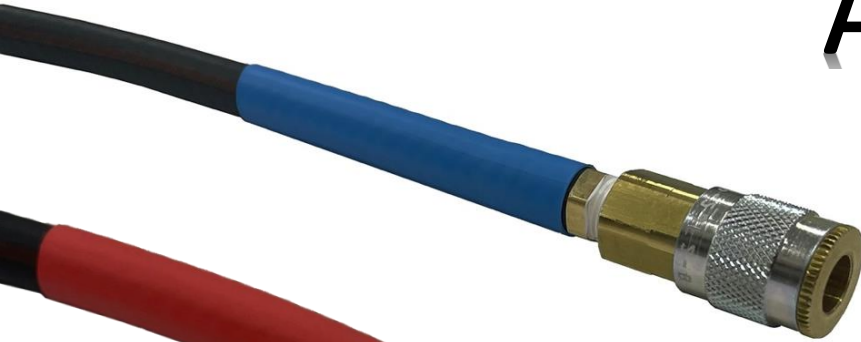

ALL BFS MACHINE ADAPTERS

Part# 7021 - New Fluid Hose

Part #7020 - Used Fluid Hose *No longer sell this style quick connect with Machine. Must update to #7020-1, and get -2 additional parts to replace on your existing used fluid machine adapter ends*

Part# 7020-1 - Used Fluid Hose

Part# 7128 – New Style Male Coupler Adapter to Update B400 & B600 – 2 are needed

Part# B400 - (no longer sell with machines)

**Part# B400-1 -- 4 ft Clear Hose Attached to bleeder screw to vacuum out used fluid.
Works with # 7020-1**

**Part# B500 -- Transparent Hose to Fill New Fluid.
*Works with #7021**

**Part# B600 -
(no longer sell with machines)**

**#B600-1 – Clear Hose to Vacuum Out Used Fluid
*Works with #7020-1 (Clear hose)**