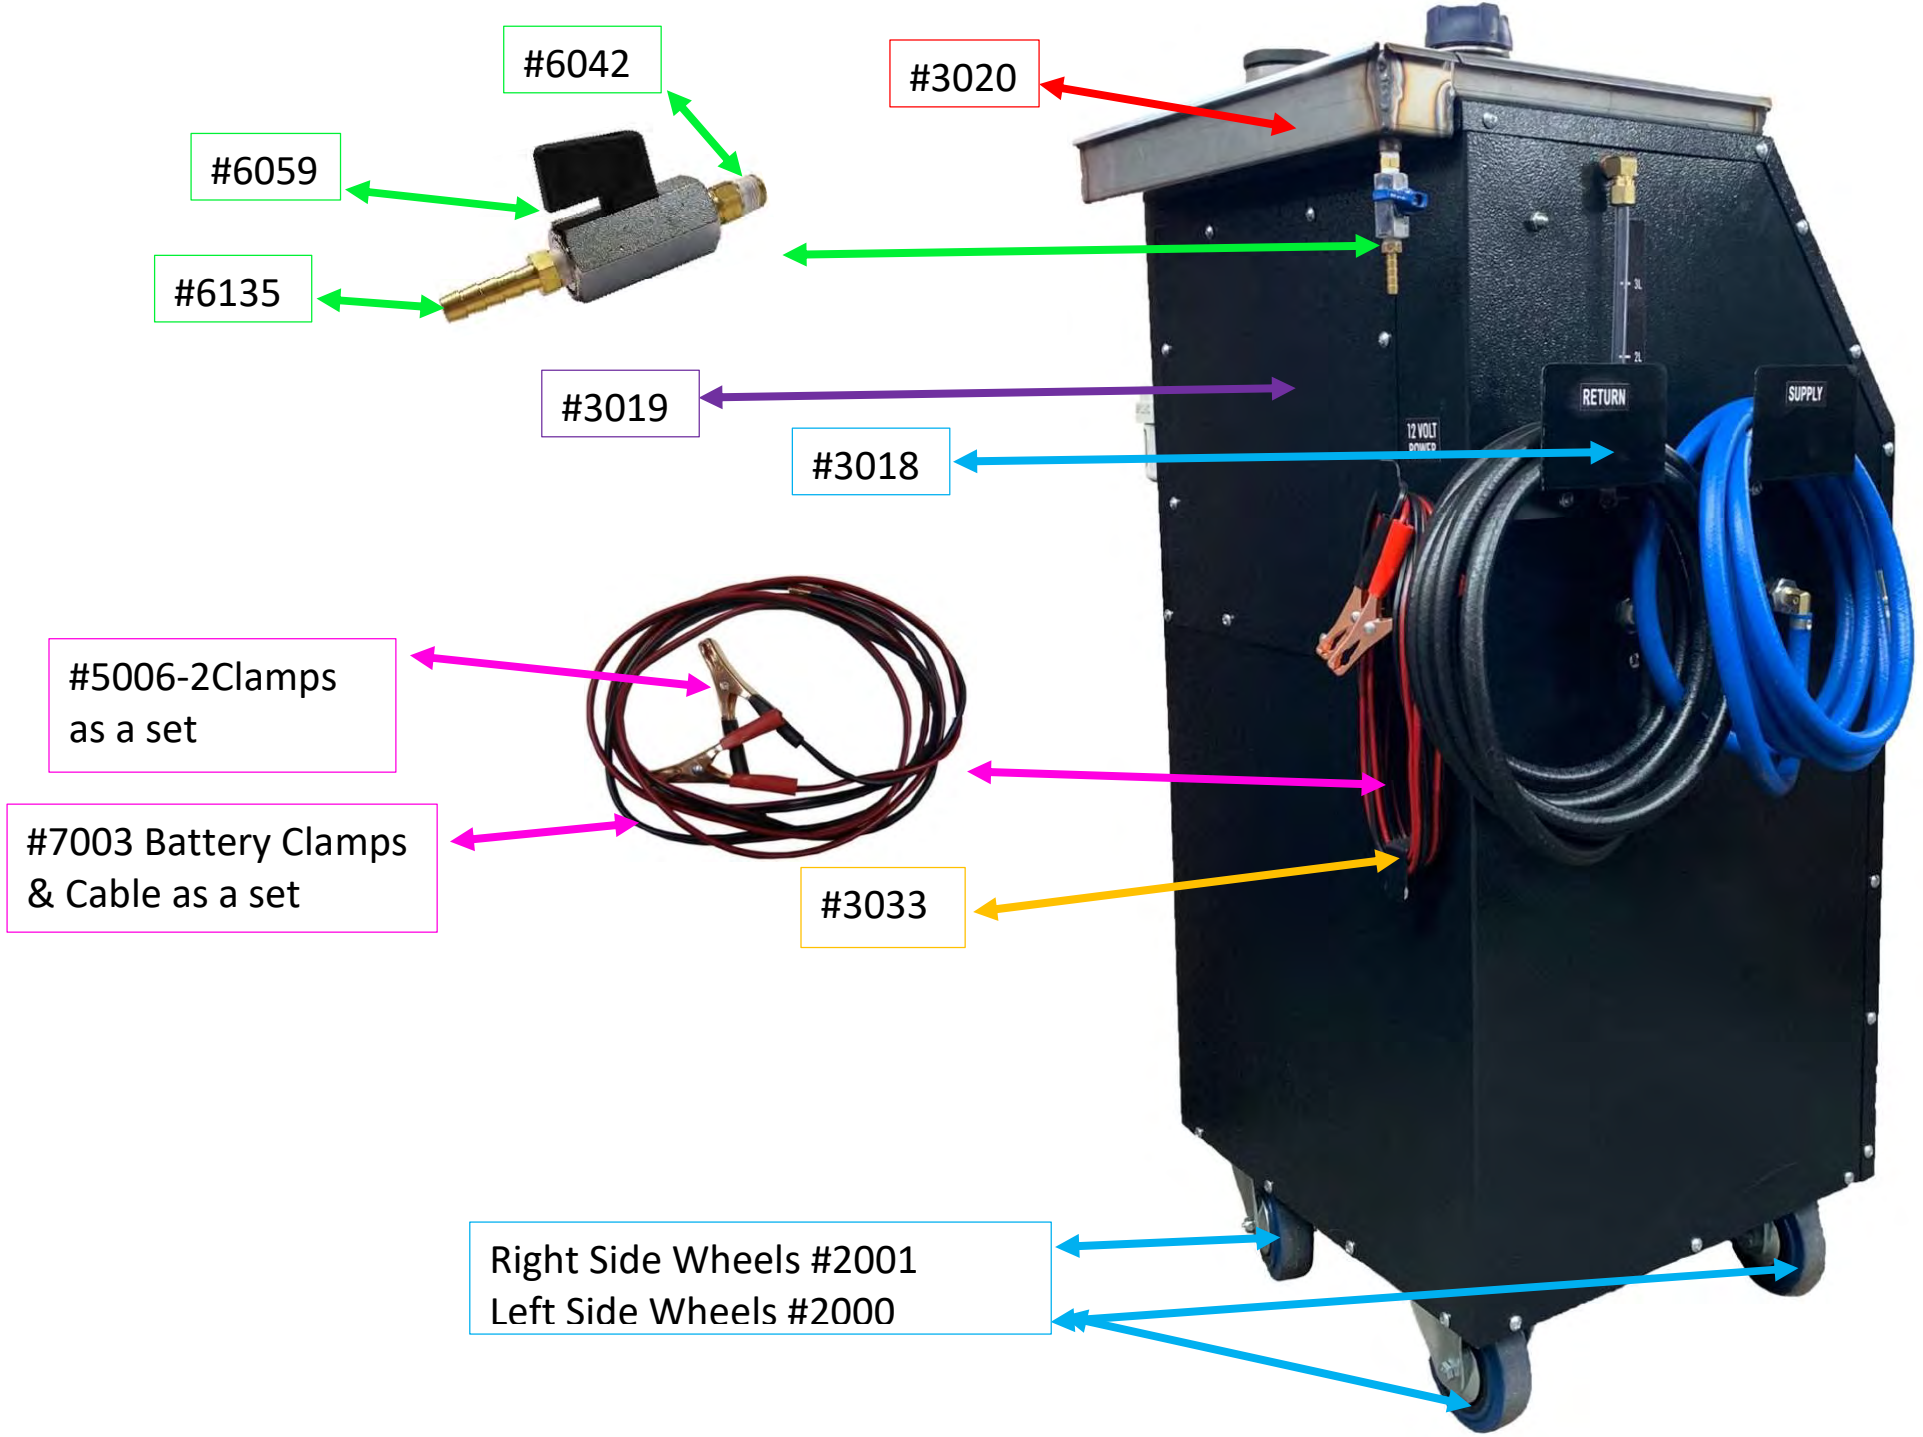

DEFS 910 Assembly Manual

#6042

#3020

#6059

#6135

#3019

#3018

#5006-2Clamps
as a set

#7003 Battery Clamps
& Cable as a set

#3033

Right Side Wheels #2001
Left Side Wheels #2000

#3044

#3044-1

#5077

#5024

#5049

#5022

DFS - 910

ATOMIZER PRESSURE

FUEL SUPPLY PRESSURE

DEFS 910 Assembly Manual Parts List

Hardware		
2000		4" Rigid Caster
2001		4" Swivel Caster
2003		Pull Handle Plastic
2015-2		DFS 910 Fuel Tank Cap
2052	DECAL KIT	DFS 910 Decal Kit

Metal		
3018		DFS/RCS Hose Hanger Brackets
3019		DFS Machine Back Plate
3020		DFS 910 Metal Tray
3033		Power Cord Hanger - 1" Wide 11 3/4" Long 1" Deep

3043		EGR Tank Cap for DFS Machines
3044		EGR Tank for DFS 910
3044-1		Fuel Tank for DFS 910
DFS 910-12		EGR Tank Ring Holder
DFS910-13		EGR Tank Ring