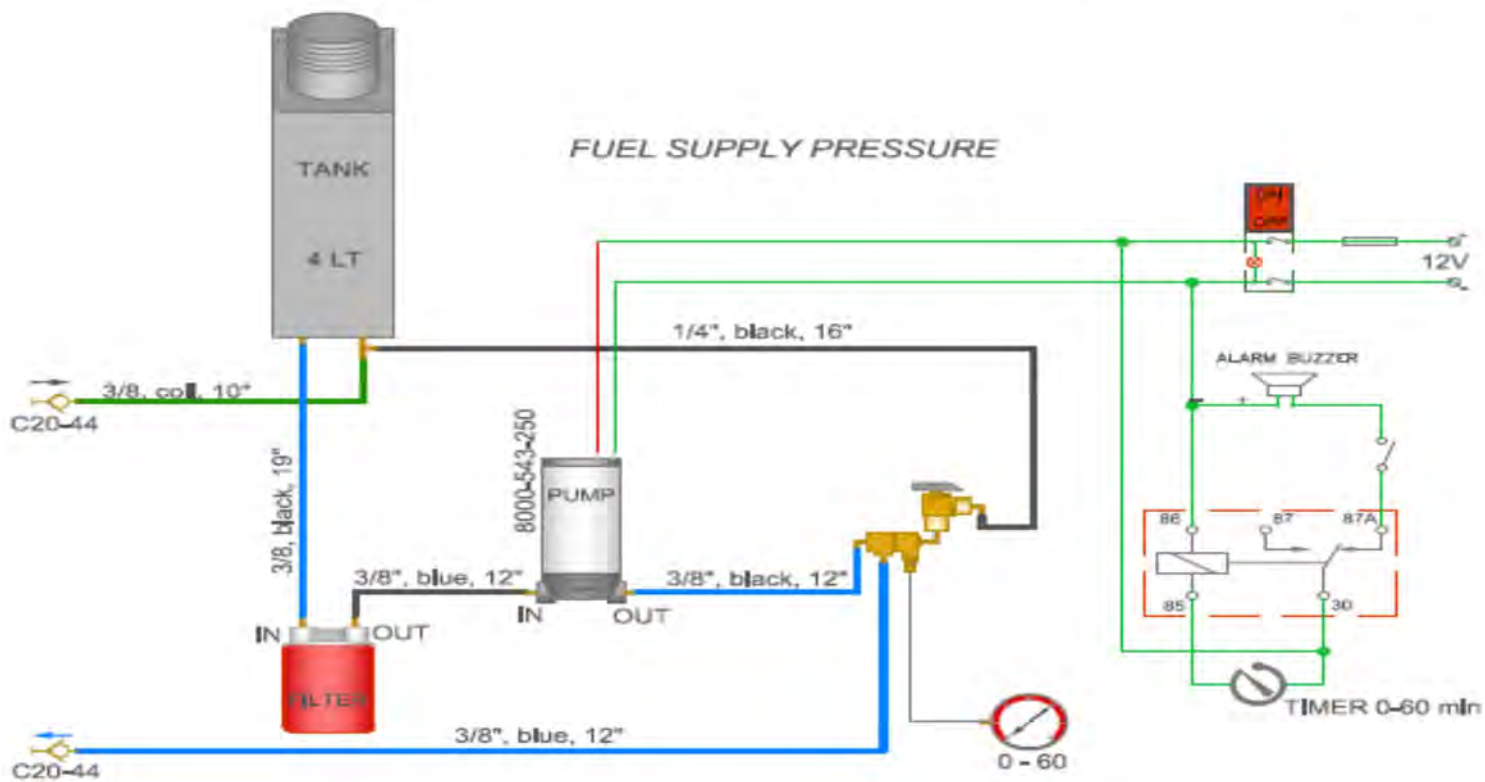

#5022

DFS - 910

ATOMIZER PRESSURE

FUEL SUPPLY PRESSURE

DEFS 910 Assembly Manual Parts List

Hardware		
2000		4" Rigid Caster
2001		4" Swivel Caster
2003		Pull Handle Plastic
2015-2		DFS 910 Fuel Tank Cap
2052	DECAL KIT	DFS 910 Decal Kit