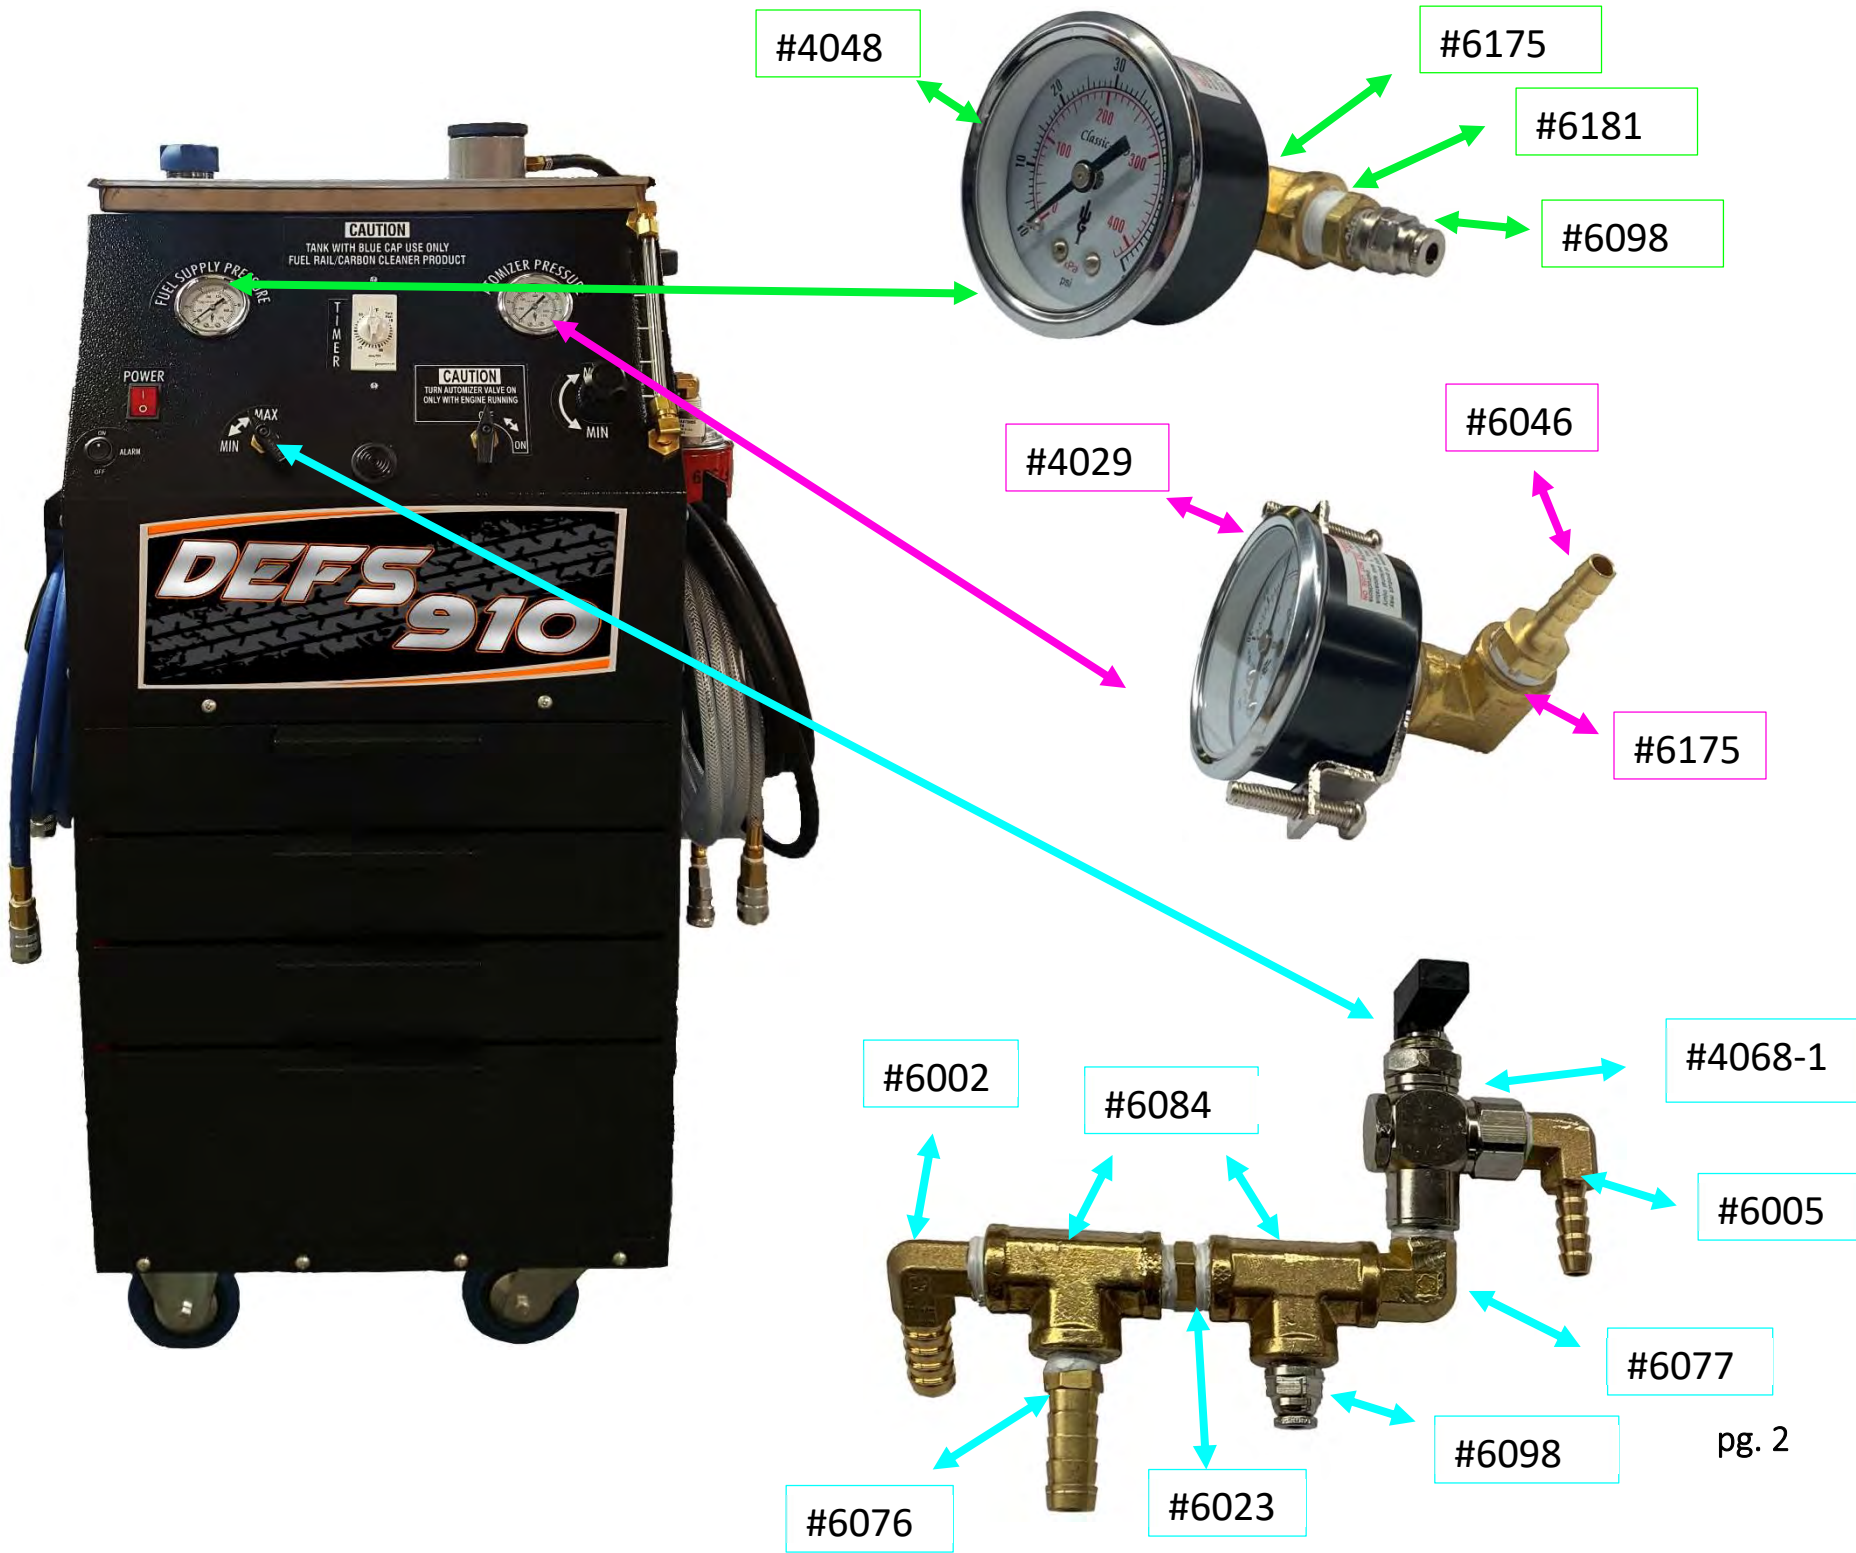

DEFS 910 Assembly Manual

#6042

#3020

#6059

#6135

#3019

#3018

#5006-2Clamps
as a set

#7003 Battery Clamps
& Cable as a set

#3033

Right Side Wheels #2001
Left Side Wheels #2000

#3044

#3044-1

#5077

#5024

#5049

Plumbing		
4114		1/4" X 3/8" O.D Polyurethane Tubing
4022		Air Filter Water Separator
4024		Regulator
4029		2" DIAL 1/4" CBM 0/160 PSI/KPA SLID

4048		2" 0-60 psi Gauge
4051		Diesel Fuel Filter
4068-1		1/4 2 Way 90 Degree Turn
4083		Filter Base

Electrical		
5005		Round Rocker Switch
5006-2		Positive and Negative Battery Clamps as Package
5022		Fuse Holder Inline
5024		5 pin Relay 30 AMP
5030		60min 125-277V SPST Timer White

5043		12V DC Rocker Switches & Paddle Switches DPST OFF-ON PNL 15A
5048		Mode Alarm
5049		Relay Socket 12"
5077		DFS Pump and Motor