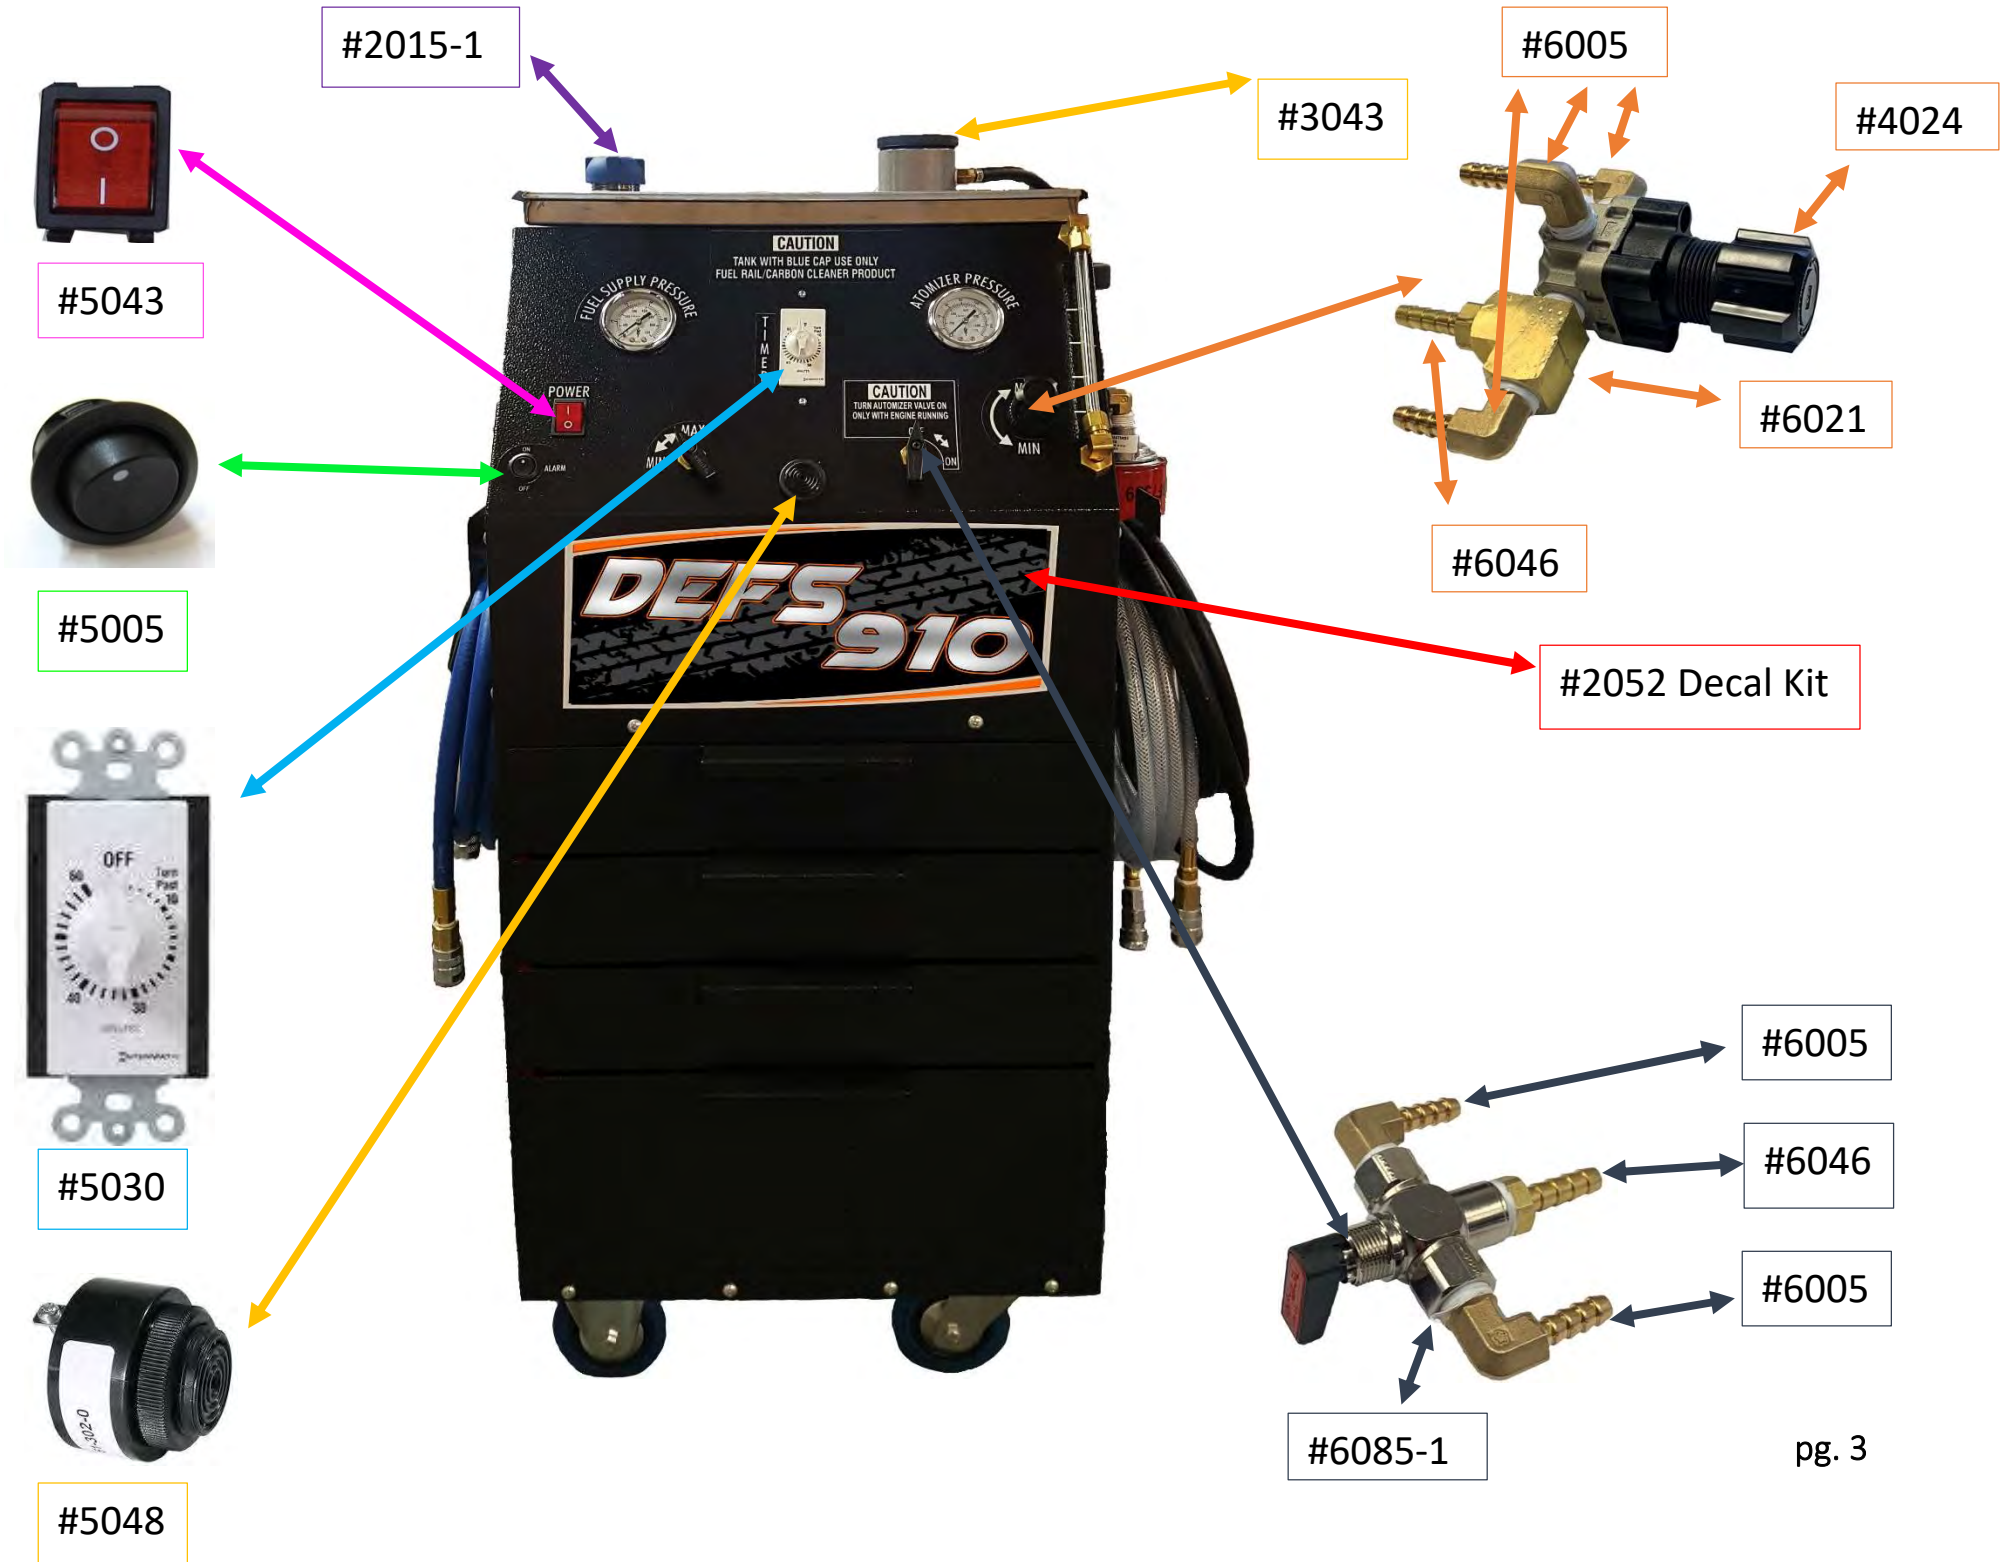

DEFS 910 Assembly Manual

#6042

#3020

#6059

#6135

#3019

#3018

#5006-2Clamps
as a set

Metal		
3018		DFS/RCS Hose Hanger Brackets
3019		DFS Machine Back Plate
3020		DFS 910 Metal Tray
3033		Power Cord Hanger - 1" Wide 11 3/4" Long 1" Deep

3043		EGR Tank Cap for DFS Machines
3044		EGR Tank for DFS 910
3044-1		Fuel Tank for DFS 910
DFS 910-12		EGR Tank Ring Holder
DFS910-13		EGR Tank Ring

Electrical		
5005		Round Rocker Switch
5006-2		Positive and Negative Battery Clamps as Package
5022		Fuse Holder Inline
5024		5 pin Relay 30 AMP
5030		60min 125-277V SPST Timer White

5043		12V DC Rocker Switches & Paddle Switches DPST OFF-ON PNL 15A
5048		Mode Alarm
5049		Relay Socket 12"
5077		DFS Pump and Motor

7046		1/4" Black Push-On Hose Complete Assembly
7047		3/8" Blue Push-on Hose Assembly 10 FT - For Supply Line

7048

3/8" Black Push-on Hose
Assembly 10 FT - For Return Line