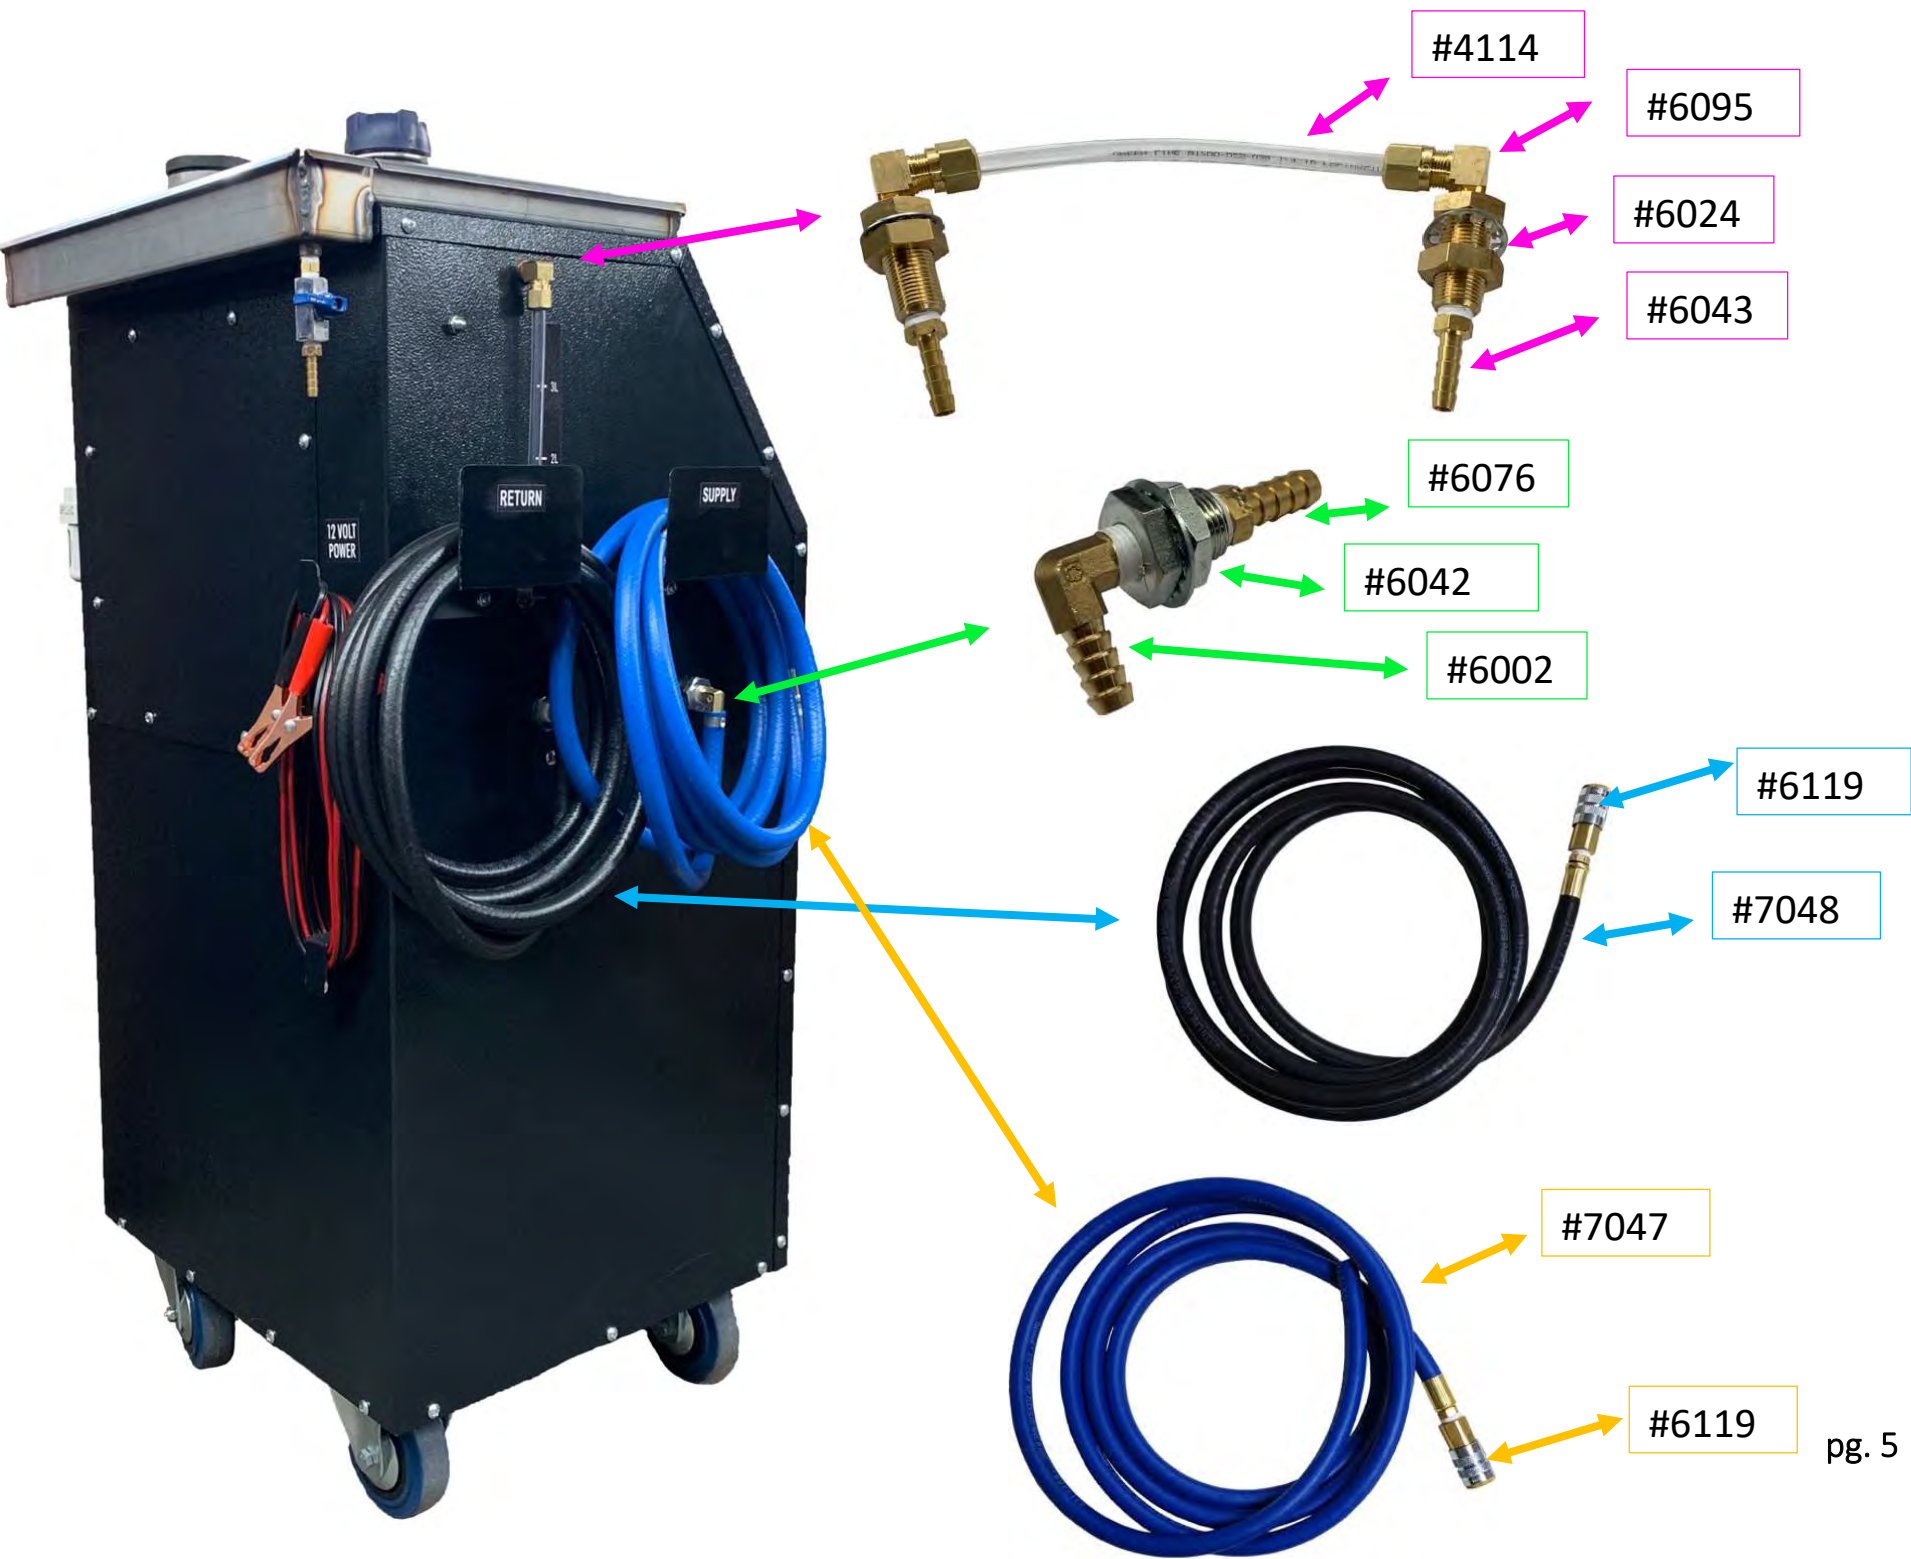

DEFS 910 Assembly Manual

#6042

#3020

#6059

#6135

#3019

#3018

#5006-2Clamps
as a set

#7003 Battery Clamps
& Cable as a set

#3033

Right Side Wheels #2001
Left Side Wheels #2000

#3044

#3044-1

#5077

#5024

#5049

Metal		
3018		DFS/RCS Hose Hanger Brackets
3019		DFS Machine Back Plate
3020		DFS 910 Metal Tray
3033		Power Cord Hanger - 1" Wide 11 3/4" Long 1" Deep

3043		EGR Tank Cap for DFS Machines
3044		EGR Tank for DFS 910
3044-1		Fuel Tank for DFS 910
DFS 910-12		EGR Tank Ring Holder
DFS910-13		EGR Tank Ring

Plumbing		
4114		1/4" X 3/8" O.D Polyurethane Tubing
4022		Air Filter Water Separator
4024		Regulator
4029		2" DIAL 1/4" CBM 0/160 PSI/KPA SLID

4048		2" 0-60 psi Gauge
4051		Diesel Fuel Filter
4068-1		1/4 2 Way 90 Degree Turn
4083		Filter Base