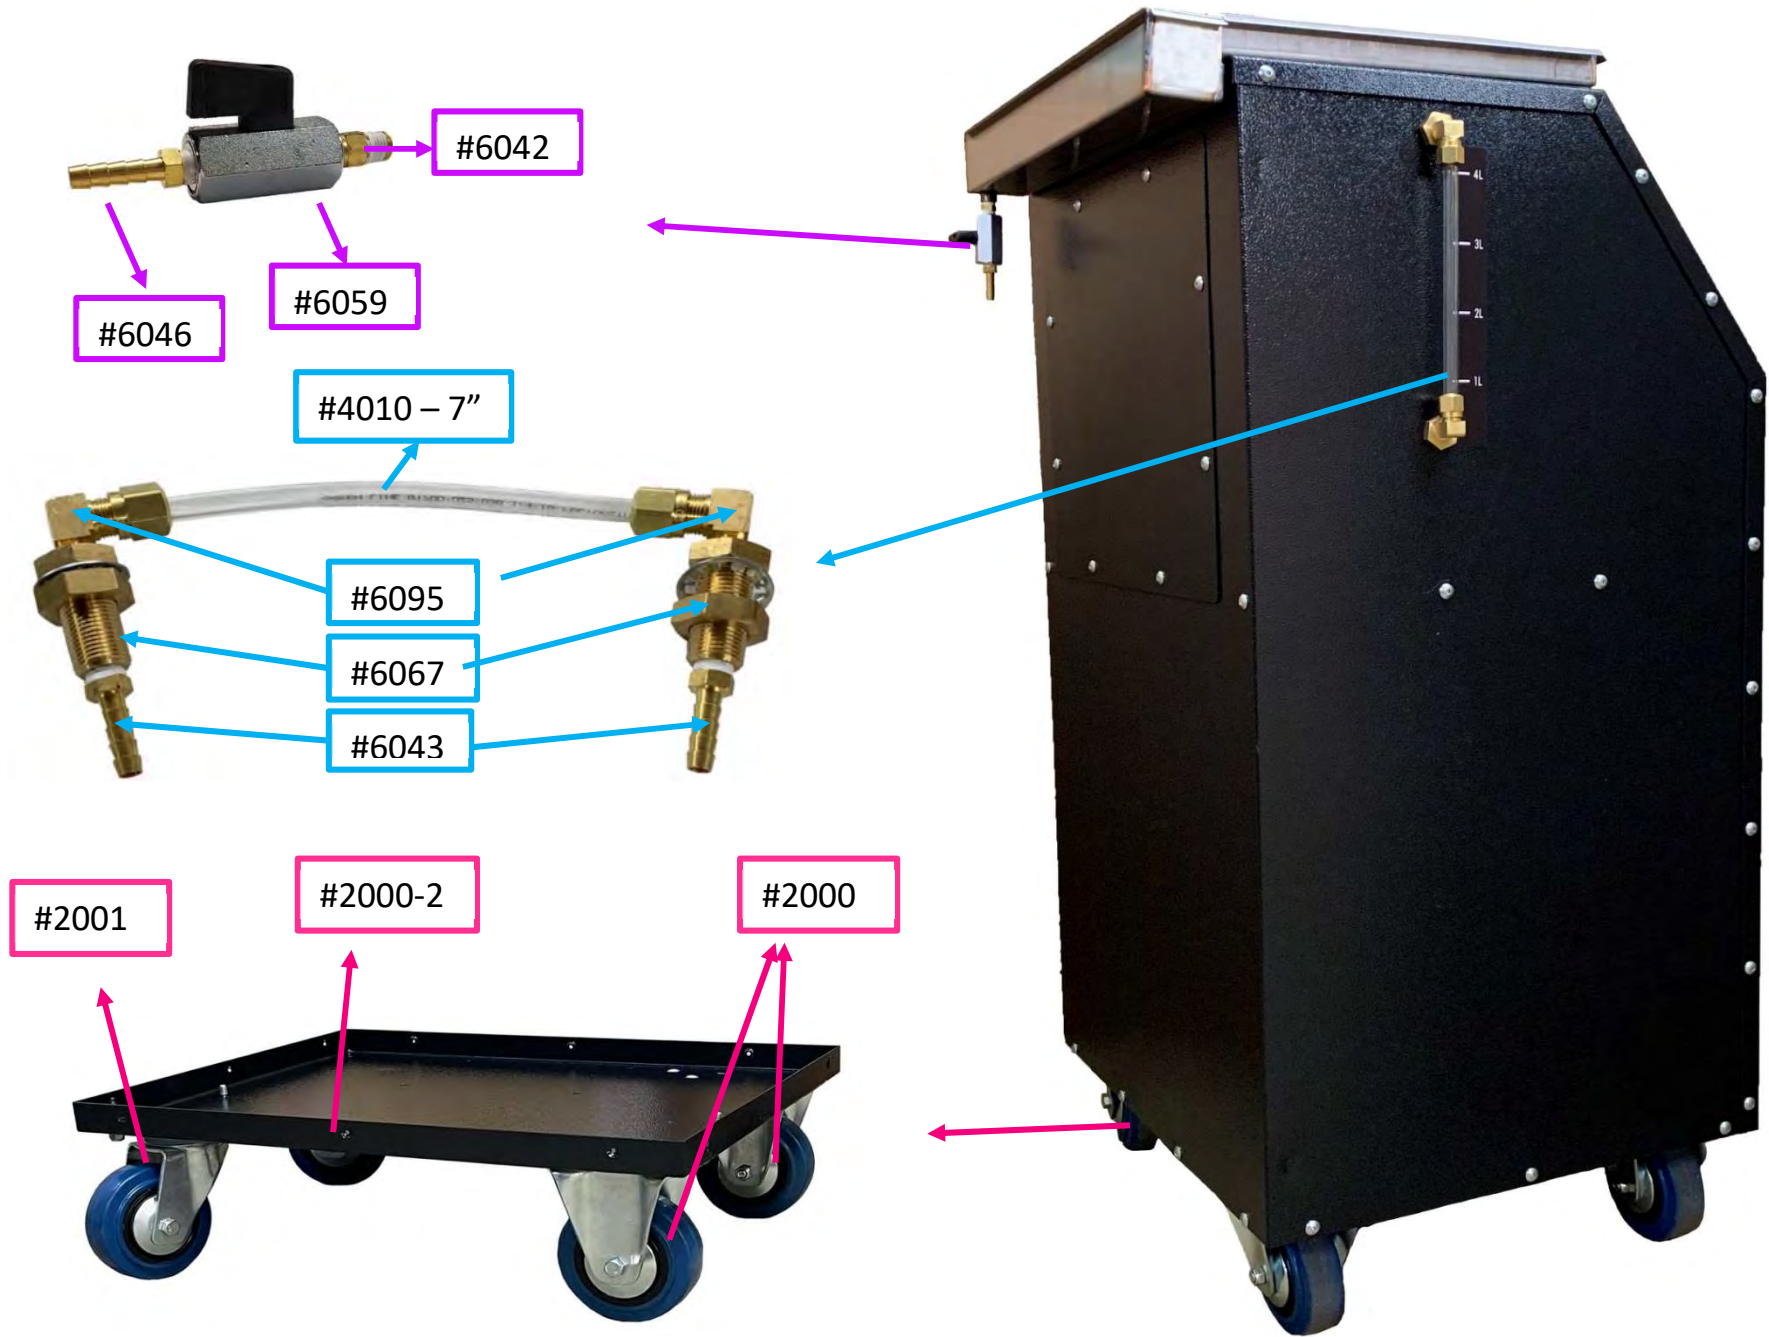

Complete Assembled Hose - #7046

#3043 EGR Tank  
Cap & O-Ring

#3010 -All brass  
fittings included

## DES 920 Assembly Manual Parts List

HARDWARE	PICTURE	DESCRIPTION
2000	 A blue 4-inch rigid caster with a metal base and a central mounting point.	4" Rigid Caster
2001	 A blue 4-inch swivel caster with a metal base and a central mounting point, featuring a swivel mechanism.	4" Swivel Caster
2003	 A black plastic pull handle with a curved shape and two mounting holes.	Pull Handle Plastic
2015-1	 A cylindrical aluminum cap with a black O-ring seal inside.	DFS/DFX - Aluminum Cap with O-Ring

Metal		
3010		DFS 920 Metal Tank
3017		DFS 920 Metal Tray
3018		DFS/RCS Hose Hanger Brackets
3043		EGR Tank Cap for DFS Machines
DFS 910-12		EGR Tank Ring Holder
DFS910-13		EGR Tank Ring

Plumbing		
4008		1/4" 300 PSI Black Push-On Hose
4010		3/8" id Kuri Tech Polyurethane Tubing
4022		Air Filter Water Separator
4024		Regulator