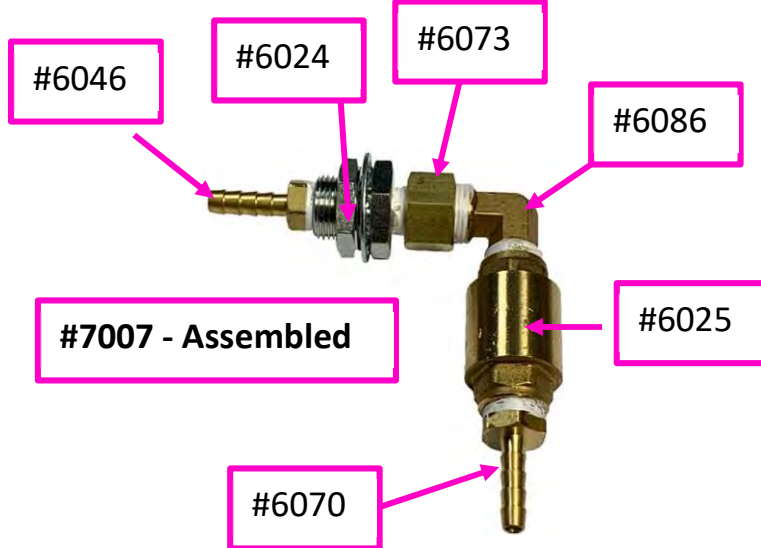

#6046

#6024

#6073

#6086

#7007 - Assembled

#6025

#6070

#6049

Complete Assembled Hose - #7046

#3043 EGR Tank  
Cap & O-Ring

#3010 -All brass  
fittings included

## DES 920 Assembly Manual Parts List

HARDWARE	PICTURE	DESCRIPTION
2000	 A blue 4-inch rigid caster with a metal base and a central mounting point.	4" Rigid Caster
2001	 A blue 4-inch swivel caster with a metal base and a central mounting point, featuring a swivel mechanism.	4" Swivel Caster
2003	 A black plastic pull handle with a curved shape and two mounting holes.	Pull Handle Plastic
2015-1	 A cylindrical aluminum cap with a black O-ring seal inside.	DFS/DFX - Aluminum Cap with O-Ring

Assembled Parts		
7007		DFS Check Valve Hose Attachment
7045		1/4" Clear Push-On Hose Complete Assembly
7046		1/4" Black Push-On Hose Complete Assembly