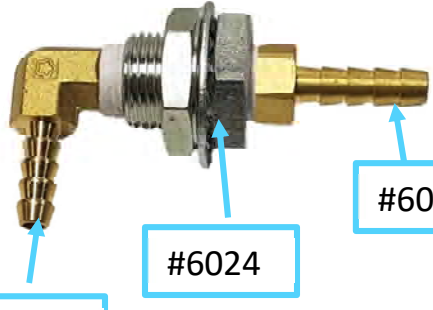

#6046

#6024

#6073

#6086

#7007 - Assembled

#6025

#6070

#6049

Complete Assembled Hose - #7046

#3043 EGR Tank  
Cap & O-Ring

#3010 -All brass  
fittings included

## DES 920 Assembly Manual Parts List

HARDWARE	PICTURE	DESCRIPTION
2000	 A blue 4-inch rigid caster with a metal base and a central mounting point.	4" Rigid Caster
2001	 A blue 4-inch swivel caster with a metal base and a central mounting point, featuring a swivel mechanism.	4" Swivel Caster
2003	 A black plastic pull handle with a curved shape and two mounting holes.	Pull Handle Plastic
2015-1	 A cylindrical aluminum cap with a black O-ring seal inside.	DFS/DFX - Aluminum Cap with O-Ring