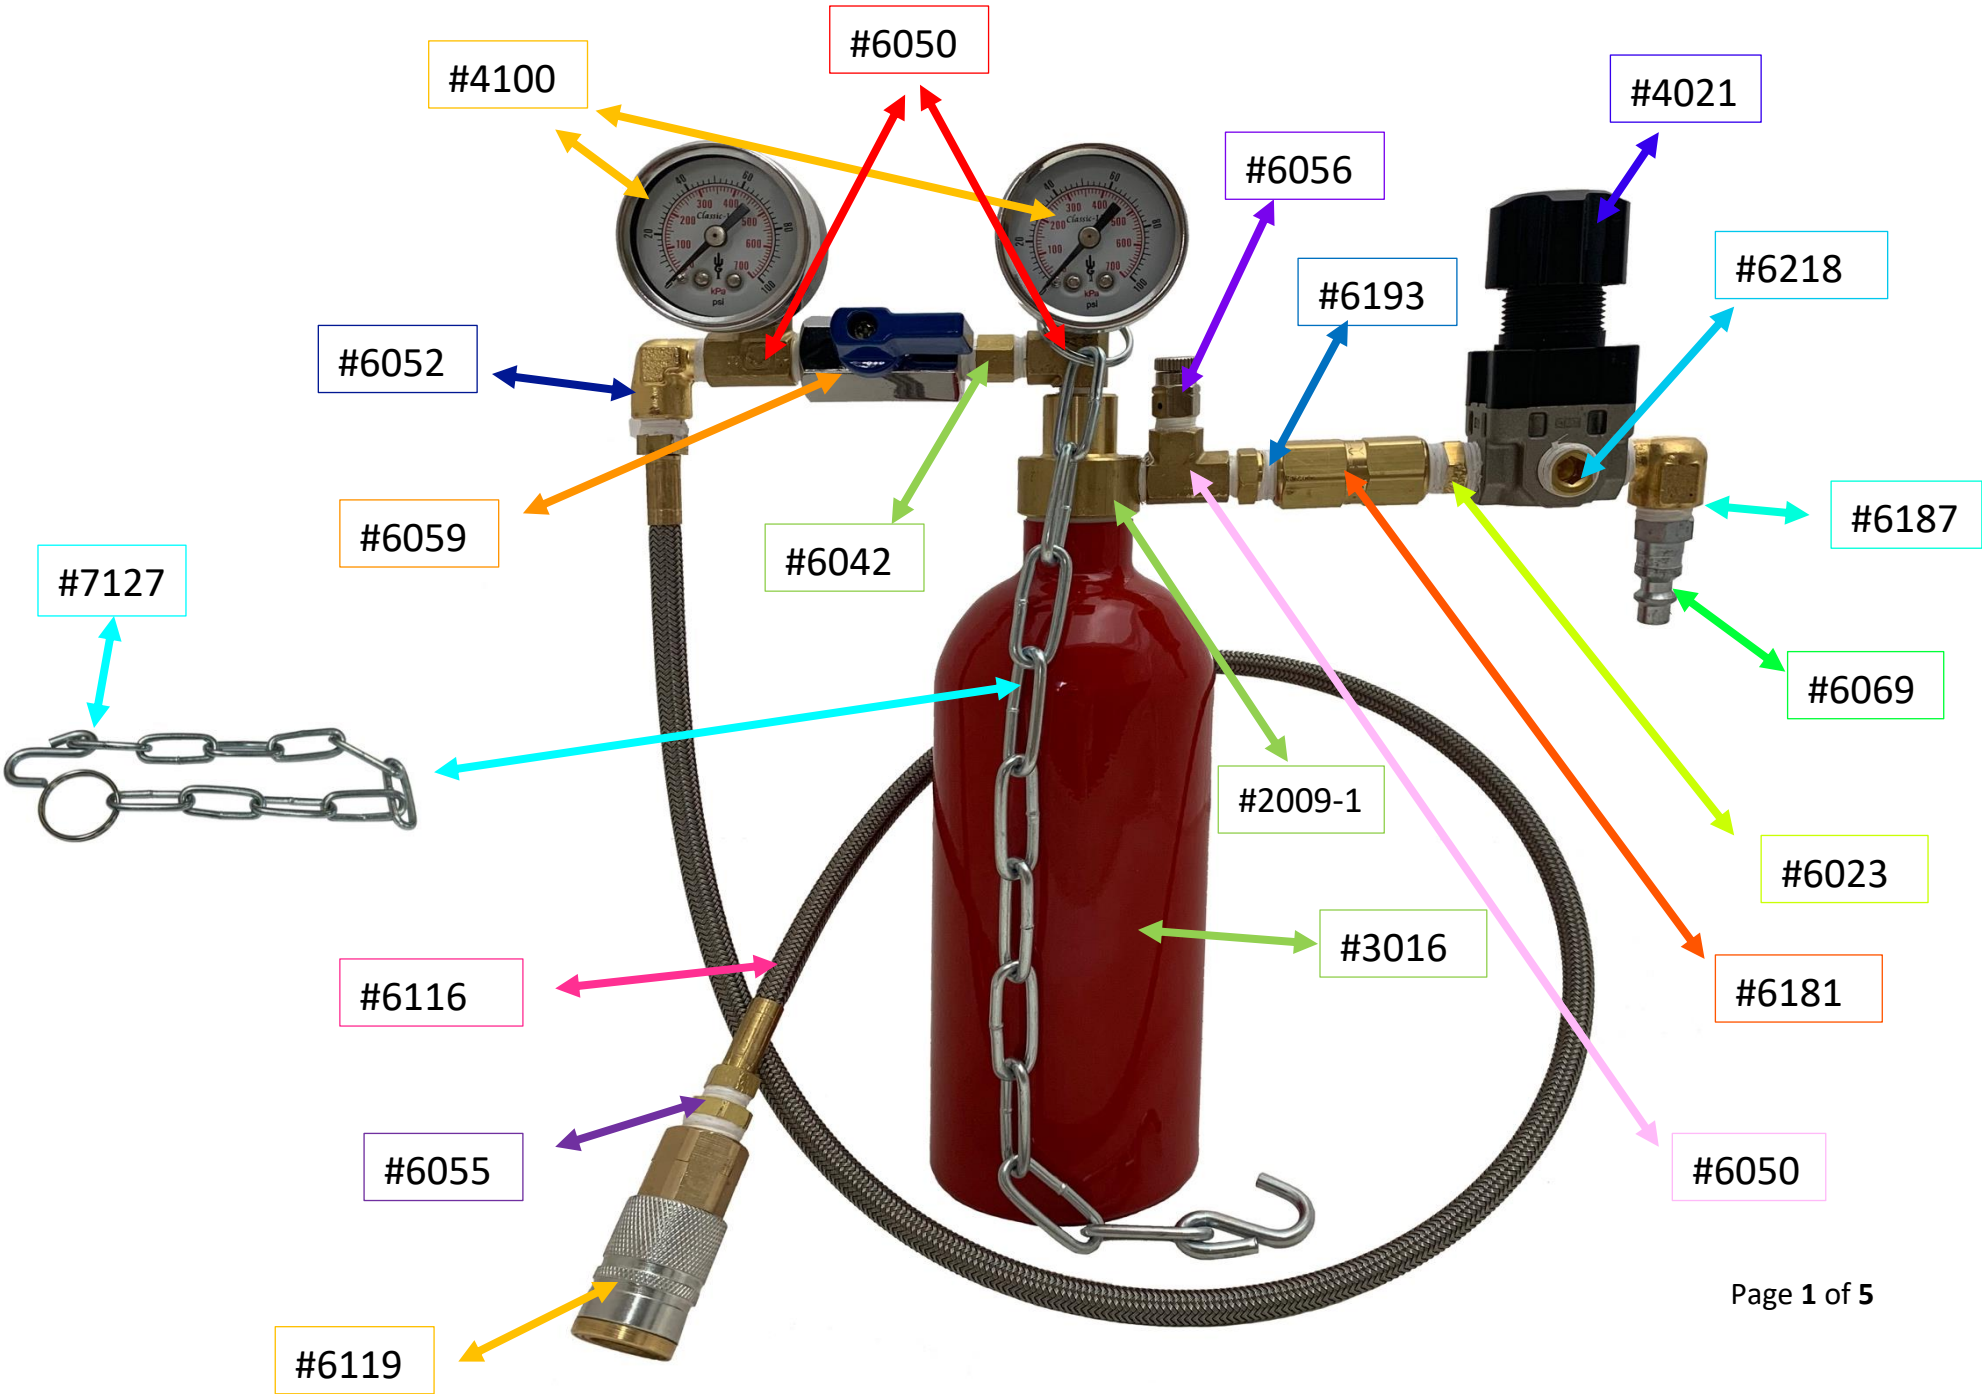

FSE 130 Fuel System Canister

FSE 130 Fuel System Canister

Metal		
3016		Aluminum canister - FSE

Plumbing		
4021		Regulator 43 PSI
4100		Classic 150, 1 1/2" dial x 1/8" 0-100 psi

Brass		
6023		1/4" Brass Pipe Hex Nipple
6042		1/2" Brass Pipe Hex Nipple
6050		Brass Street Tee
6052		Brass 90' Street Elbow 1/8' x 1/8'
6055		Brass Bushing 1/4' x 1/8'
6056		Air Vent - FSE 130 & FSE 130 Dual

6059		Mini Valve 1/8" F x F
6069		Male Pipe Thread Nipple 1/4 x 1/4
6116		FSE 130 Metal Braided Hose with Quick Connect - 3 FT
6119		1/4 NPT Coupler
6181		1/4 Spring Loaded Brass Check Valve
6187		Brass 90 Degree Street Elbow 1/4 x 1/4

6193		Brass Pipe Hex Nipple 1/4' x 1/8'
------	---	--------------------------------------

Assembled		
7127		FSE Metal Ring, Chain and S-Hook