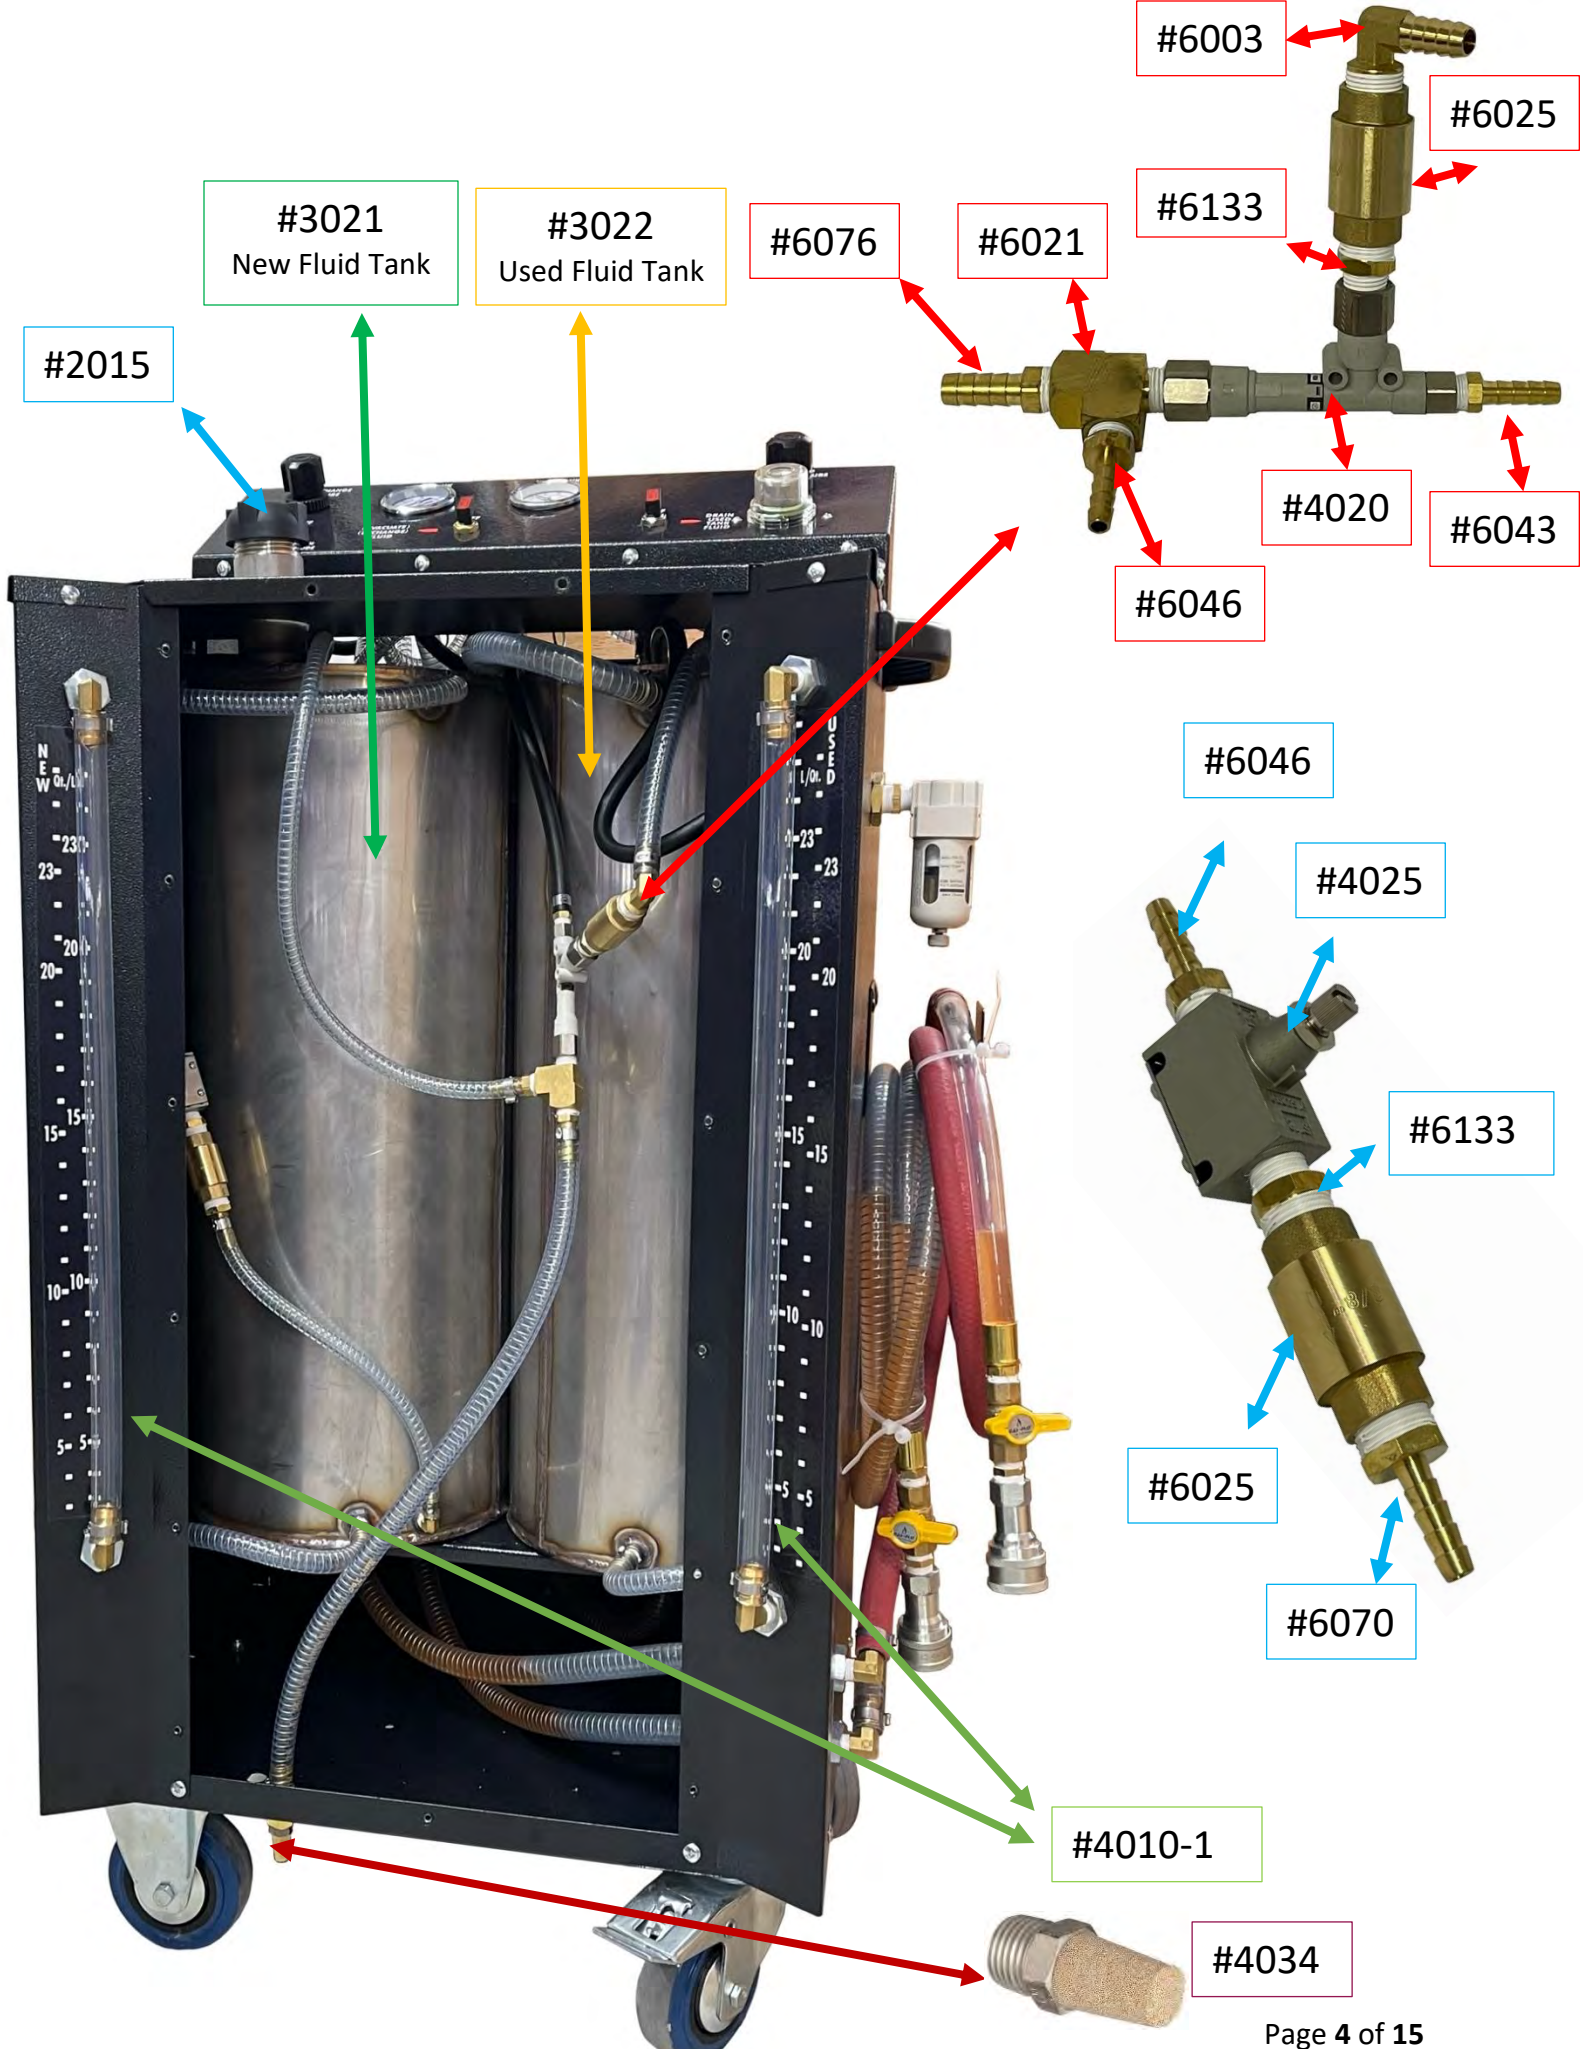

#3021
New Fluid Tank

#3022
Used Fluid Tank

#2015

#6003

#6025

#6133

#6021

#6076

#4020

#6043

#6046

#6046

#4025

#6133

#6025

#6070

#4010-1

#4034