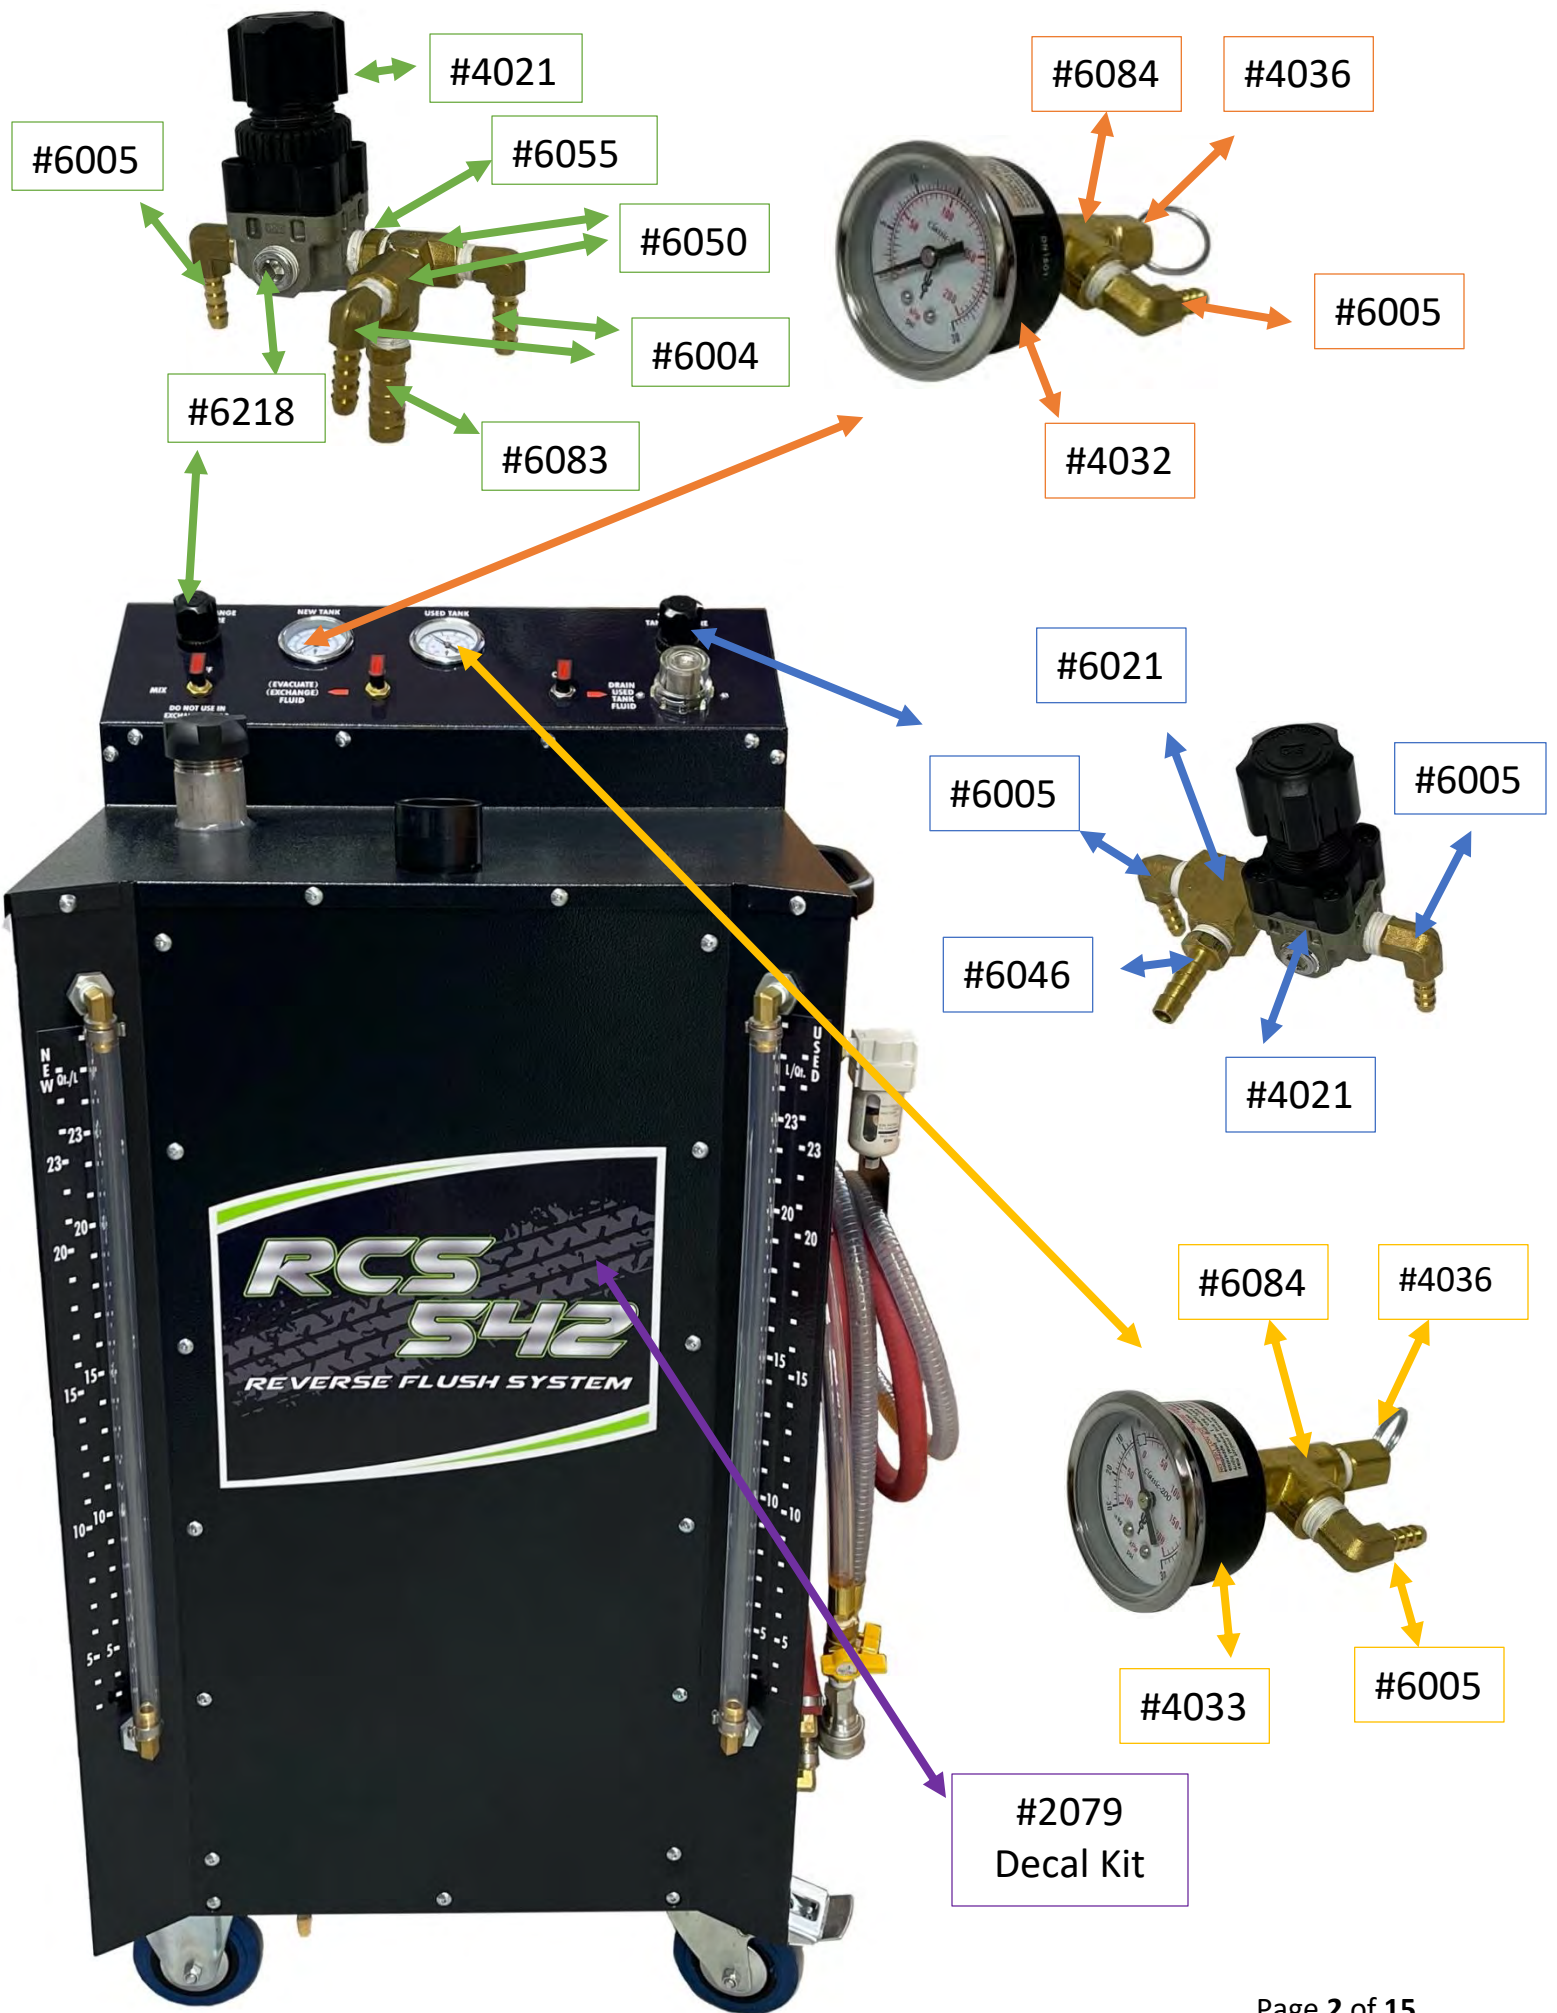

RCS 542 Assembly Manual

#4021

#6005

#6055

#6050

#6004

#6218

#6083

RCS 542 Assembly Manual Parts List

Hardware		
2000		4" Rigid Plate Caster, Solid Rubber Wheel
2000-2		4 x 1-7/16 Total Lock Plate Castor, Solid Rubber Wheel, Roller Bearing
2001		4" Blue Elastic Swivel Caster
2003		Plastic Pull Handle 8'
2015-2		Rad Cap
2055		RCS 541/542 Metal Back Plate for Top Panel
2057		RCS541/542 Metal Tank Top
2079		Decal Kit
2106		RCS 542 Drip Tube
2107		RCS 542 Base with Castors