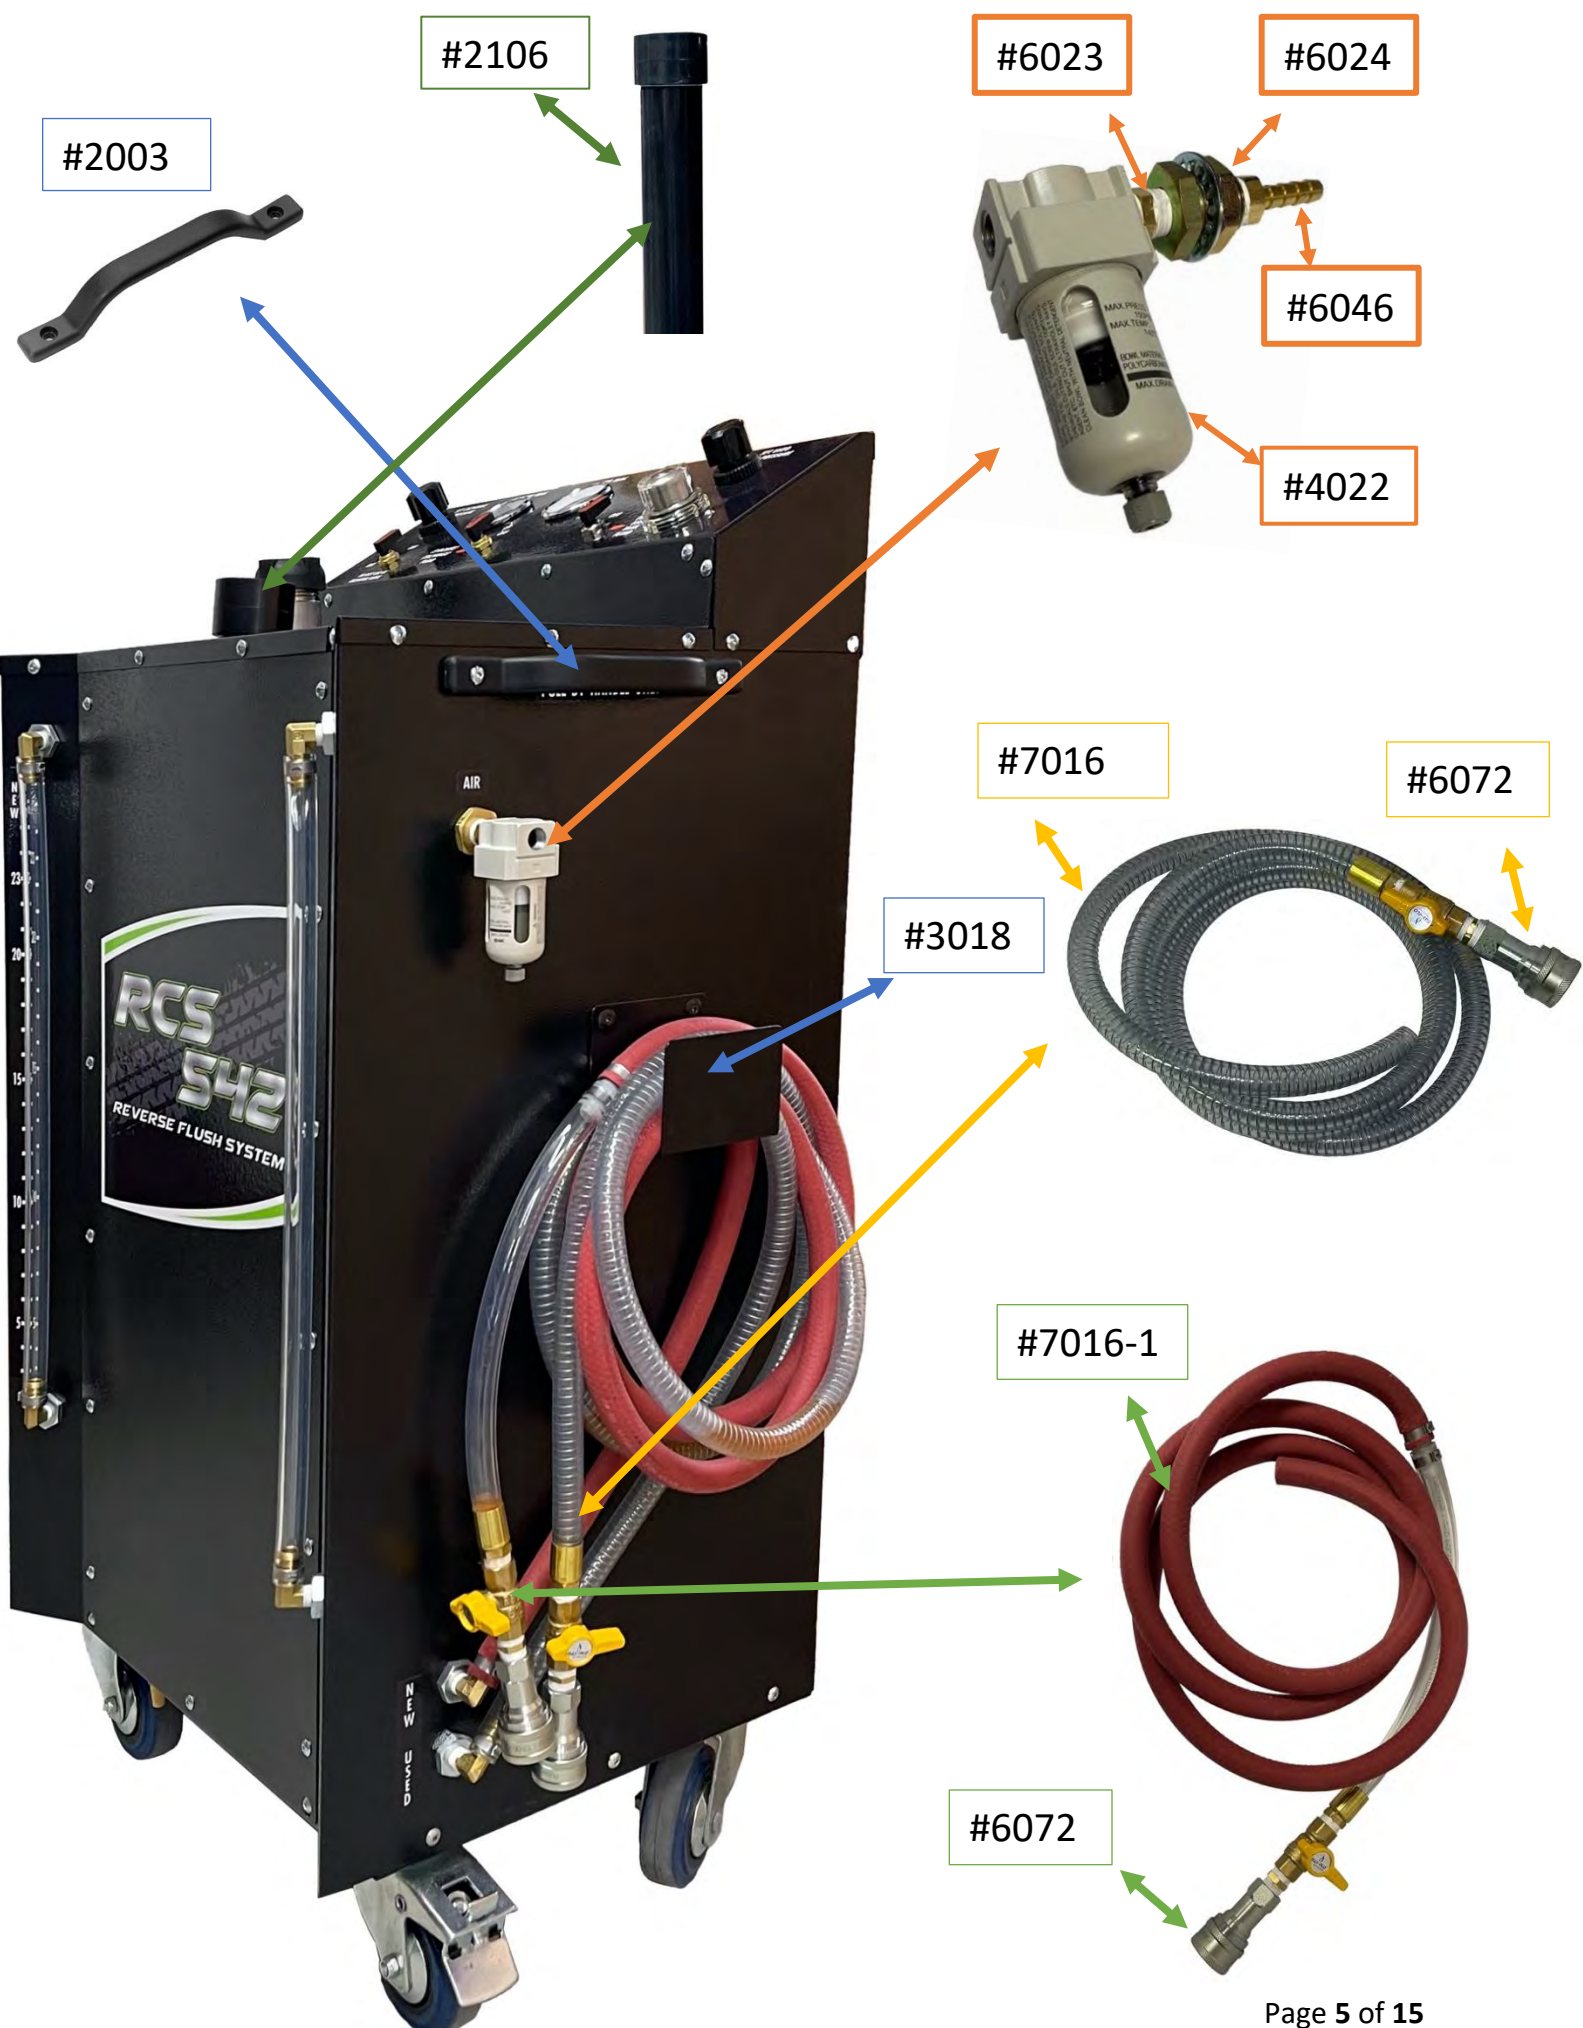

#2003

#2106

#6023

#6024

#6046

#4022

#7016

#6072

#3018

#7016-1

#6072