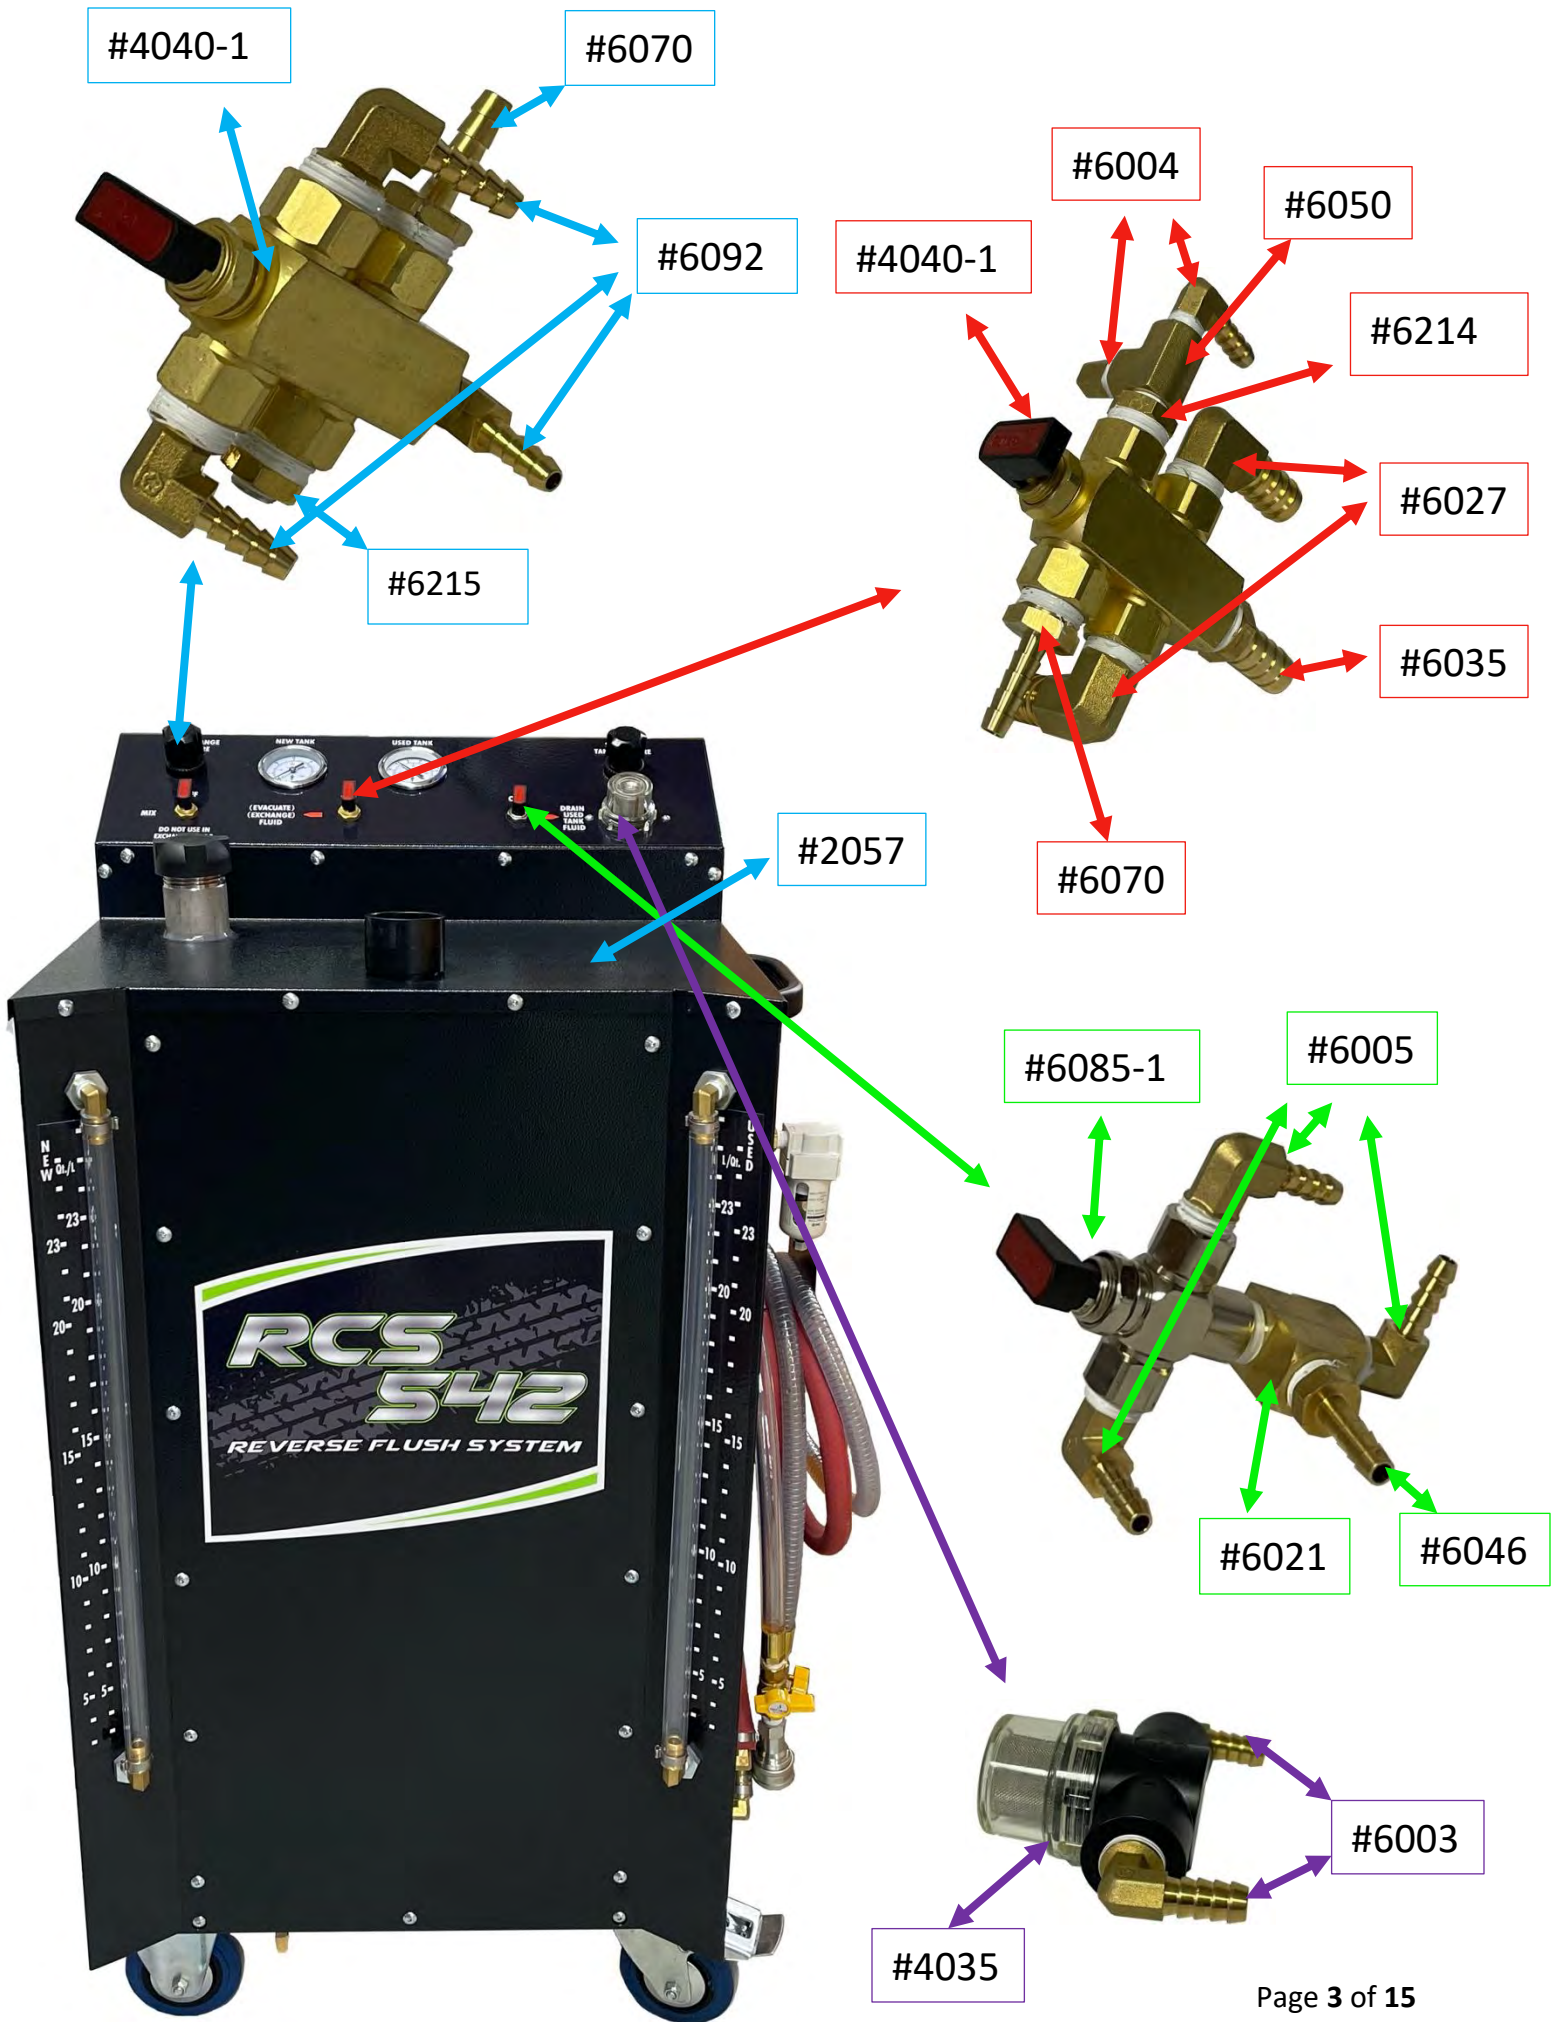

#4021

#6084

#4036

#4033

#6005

#2079
Decal Kit

#3021
New Fluid Tank

#3022
Used Fluid Tank

RCS 542 Assembly Manual Parts List

Hardware		
2000		4" Rigid Plate Caster, Solid Rubber Wheel
2000-2		4 x 1-7/16 Total Lock Plate Castor, Solid Rubber Wheel, Roller Bearing
2001		4" Blue Elastic Swivel Caster
2003		Plastic Pull Handle 8'
2015-2		Rad Cap
2055		RCS 541/542 Metal Back Plate for Top Panel
2057		RCS541/542 Metal Tank Top
2079		Decal Kit
2106		RCS 542 Drip Tube
2107		RCS 542 Base with Castors

Metal		
3018		DFS/RCS Hose Hanger Brackets
3021		New Fluid Tank for RCS 540/541/542
3022		Used Fluid Tank for RCS 540/541/542

Plumbing		
4010-1		RCS 542 Sight Tubes 3/4" - Set of 2 - 20" with 4 Crimps
4020		Vacuum Pump
4021		Regulator 43 PSI
4022		Air Filter Water Separator

4025		Speed Control Regulator
4032		Gauge 2" Dialx1/4" Range 0-30PSI
4034		1/4" Metal Muffler
4035		1/4" Inline Filter
4036		20 lb. Pressure Release Valve
4040-1		5 Way 90" Ball Valve

Brass		
6003		3/8" Hose Barb 3/8" Pipe Thread in a 90°
6004		Brass 90 deg Male NPT 1/4"Hose Barb 1/8" Pipe Thread