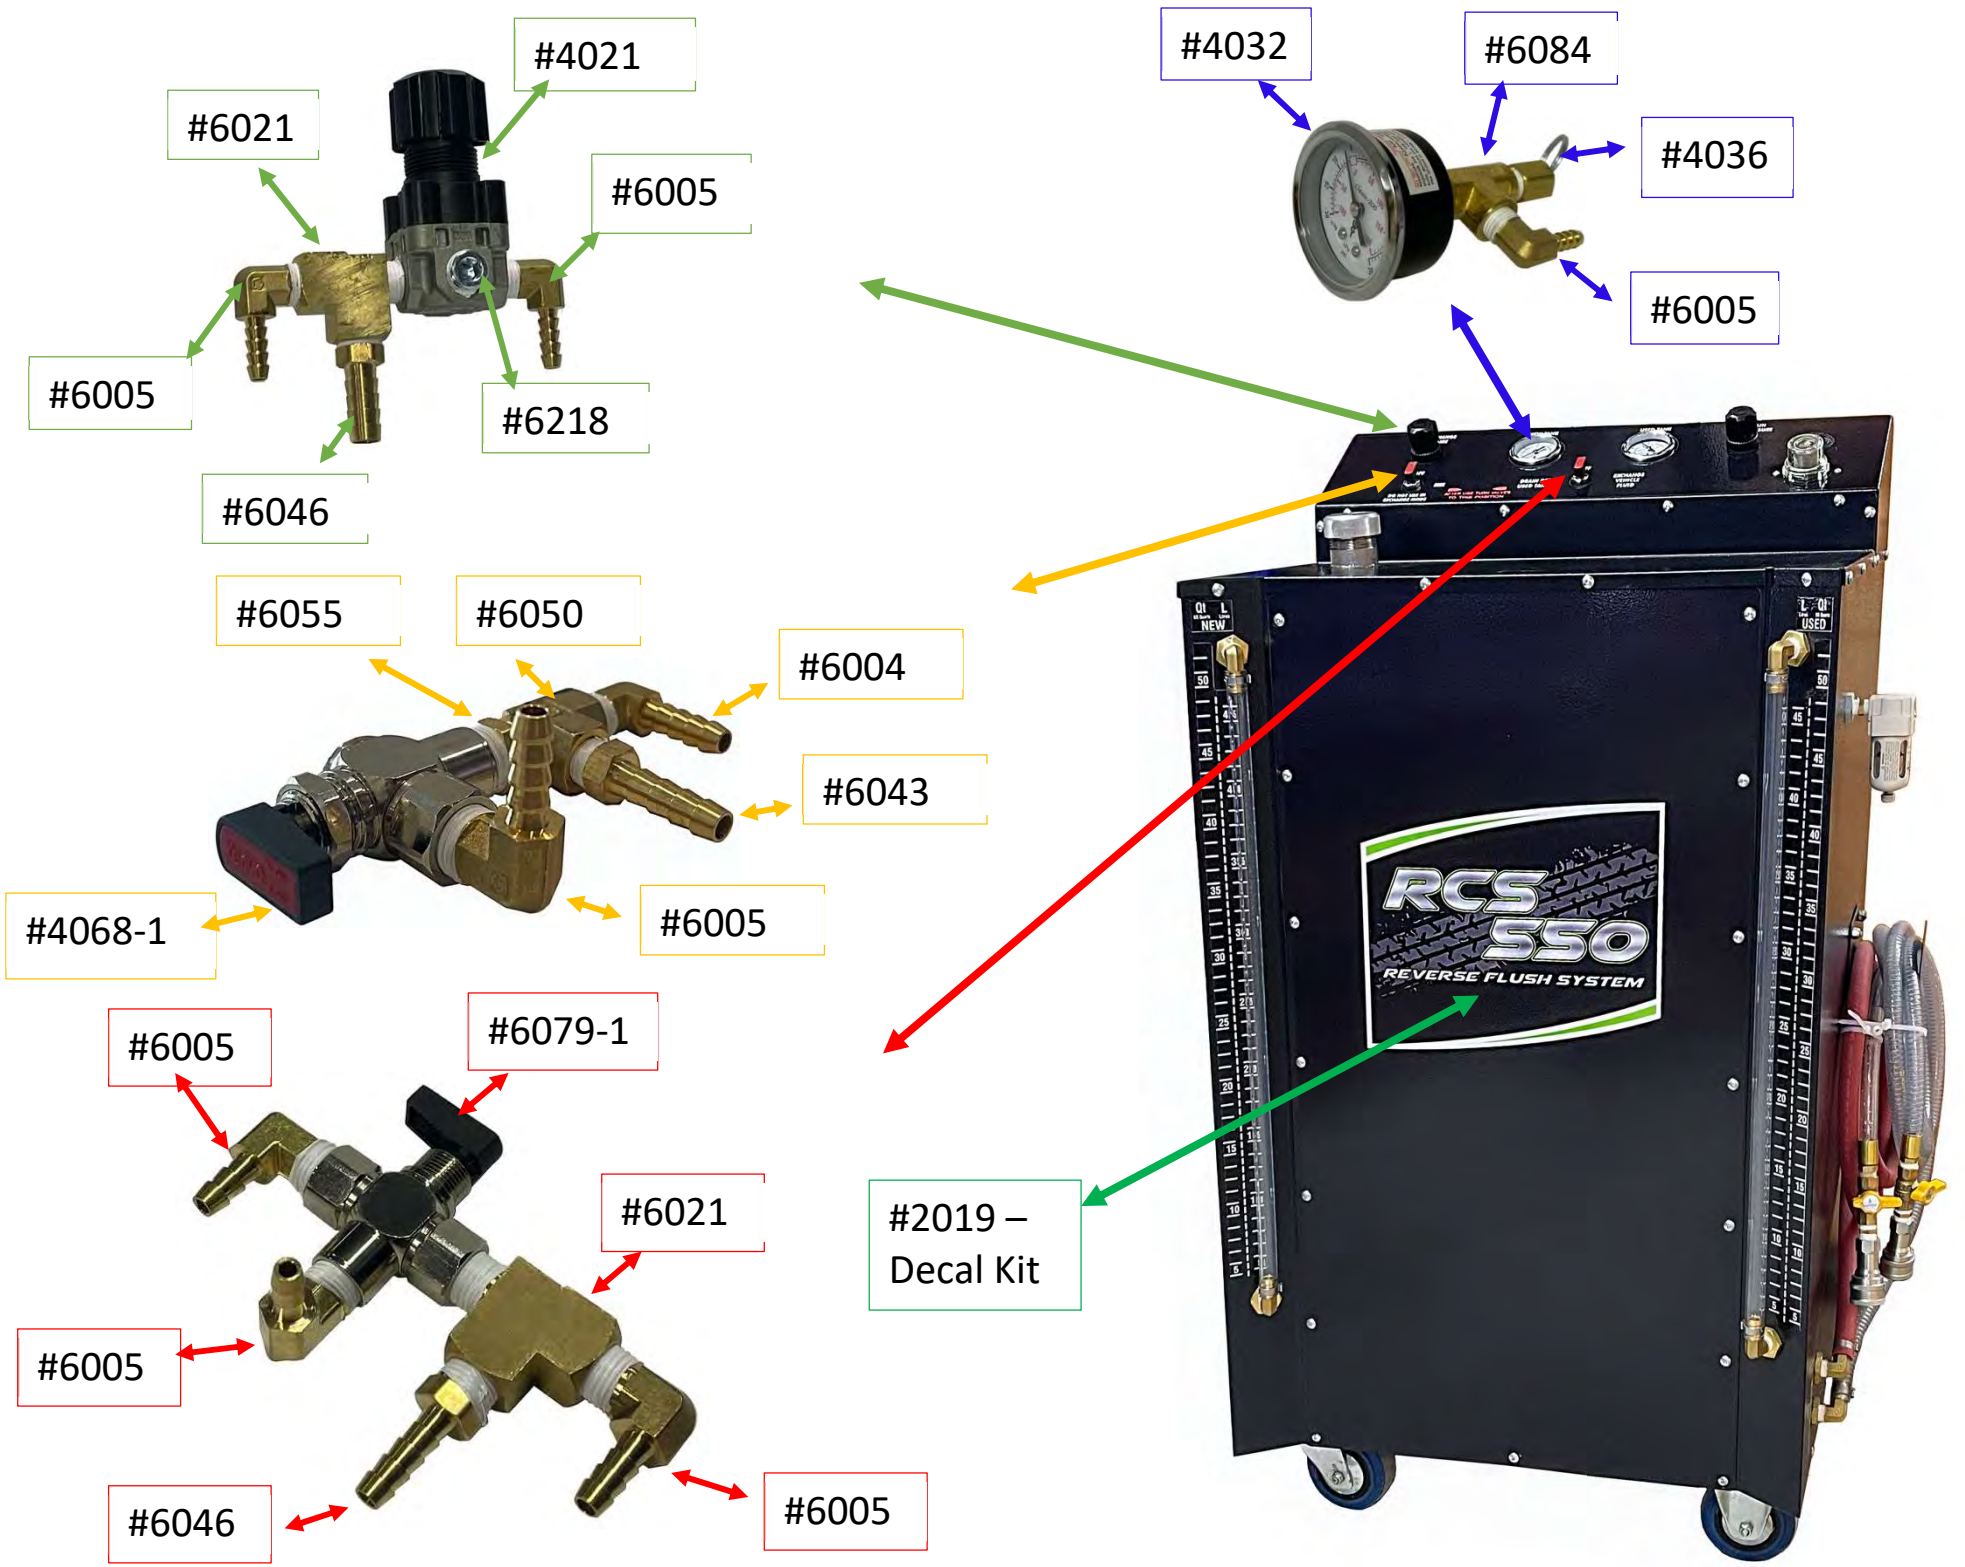

# RCS 550 Assembly Manual

#7016-1 - Assembled

#6072

#7016-1 - Assembled

#6072

#2055 – Back Plate

#2003

#2122  
Assembled

#2000-2

#2001

#2000

#2015

#6076

#4020

#6002

#6043

#6046

#4025

#6133

#6025

#6070

#3058 – New Fluid Tanks

# 3059 - Used Fluid Tank

#4034