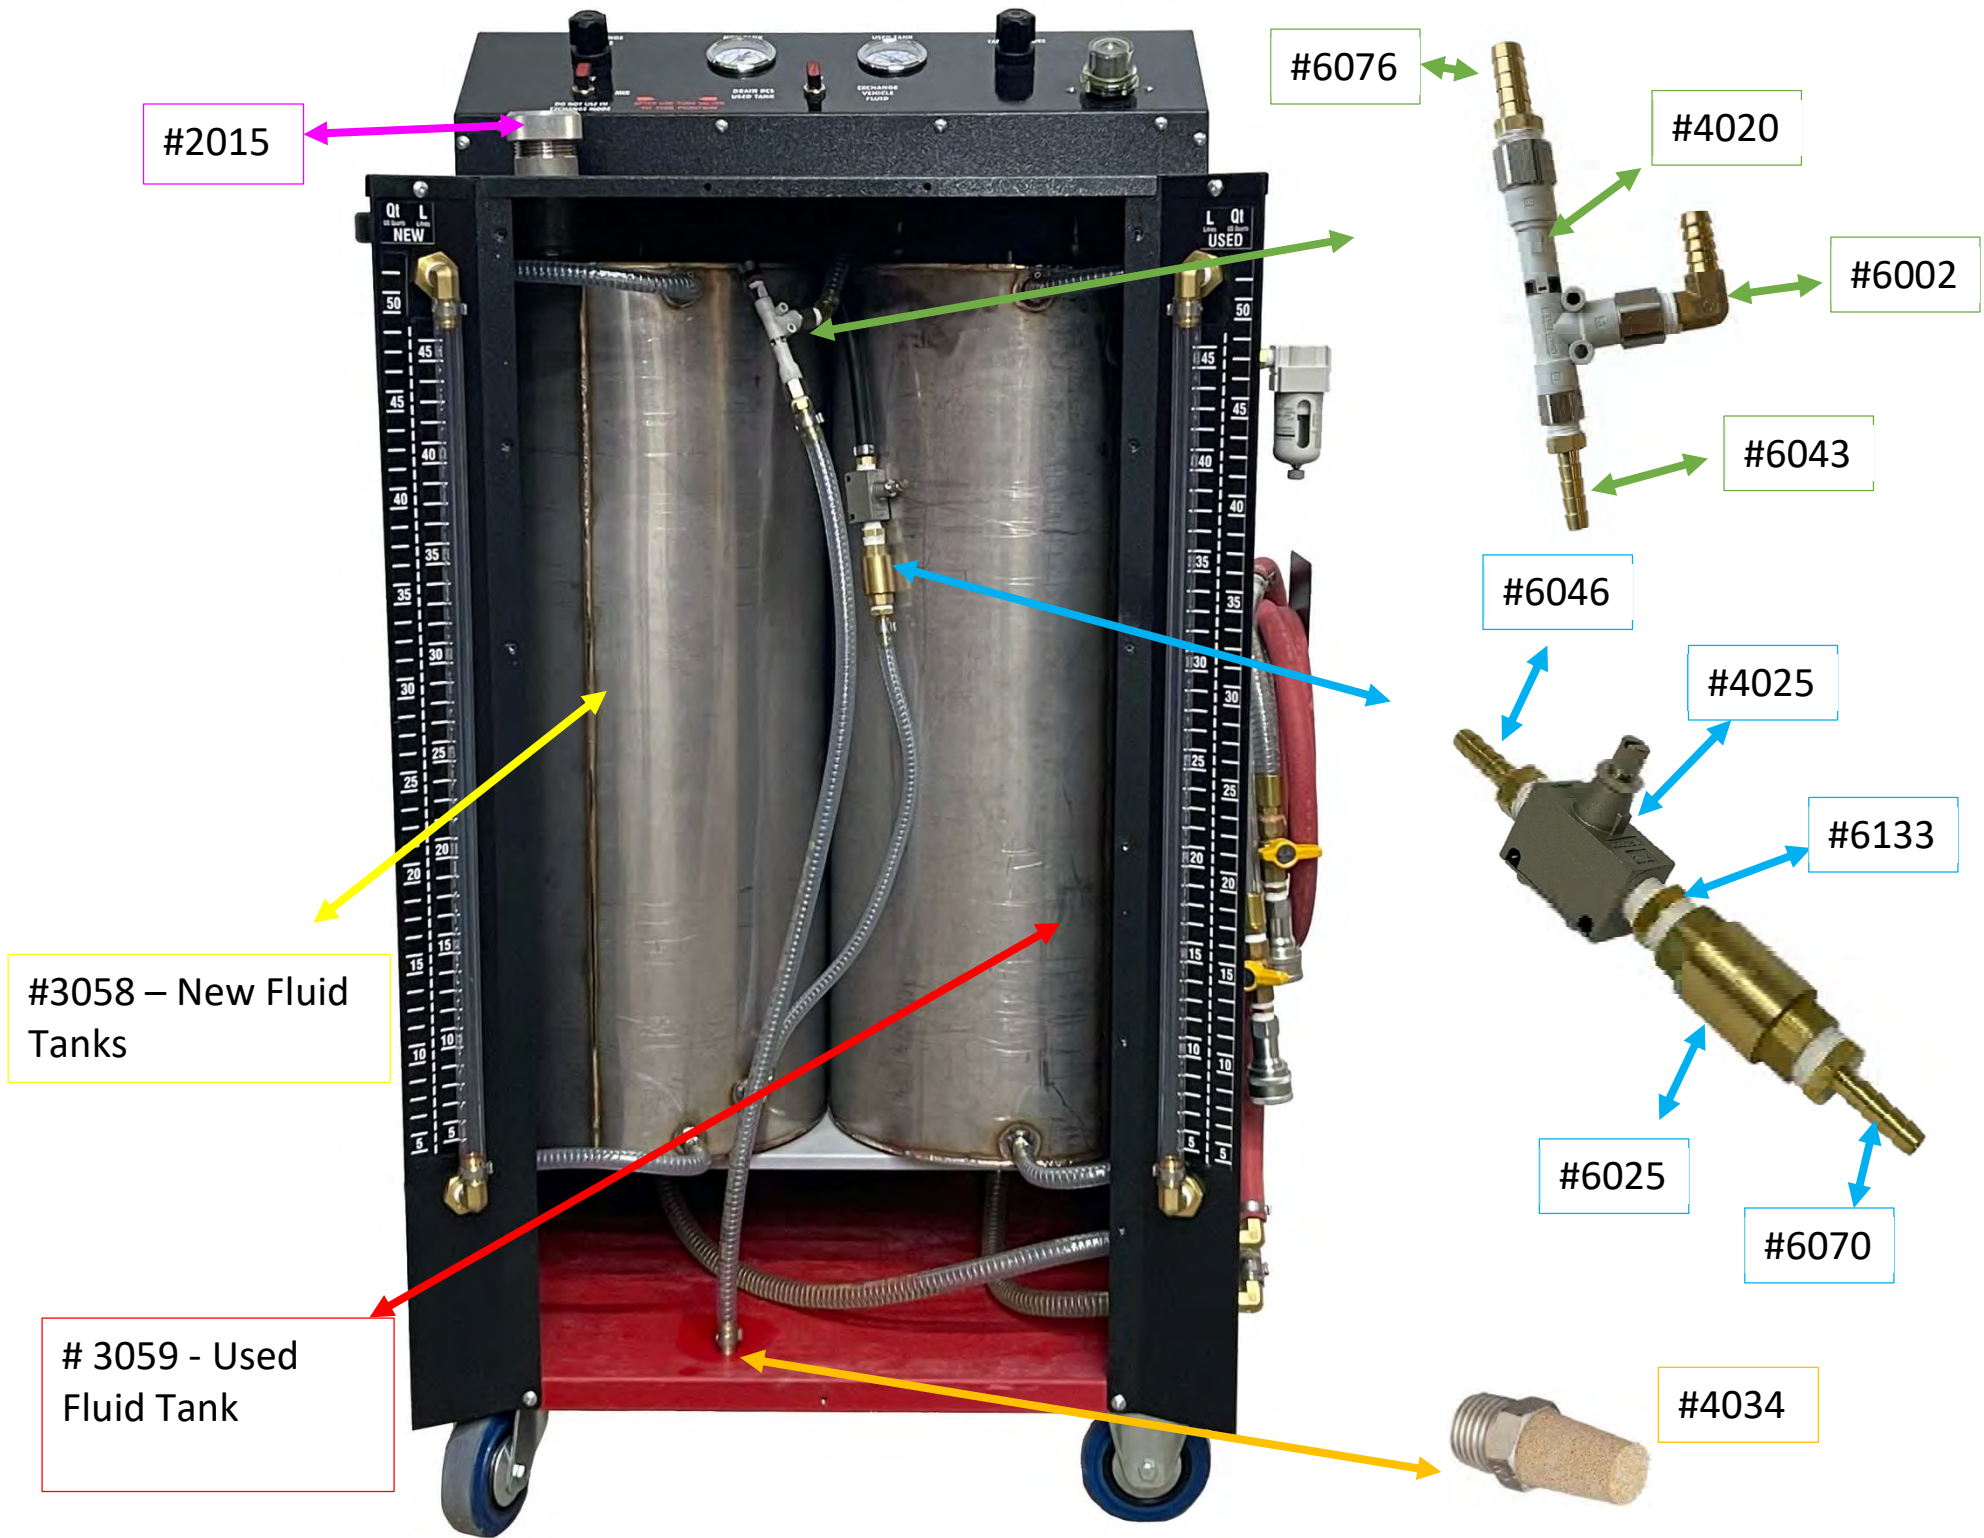

#2015

#6076

#4020

#6002

#6043

#6046

#4025

#6133

#6025

#6070

#3058 – New Fluid Tanks

3059 - Used Fluid Tank

#4034