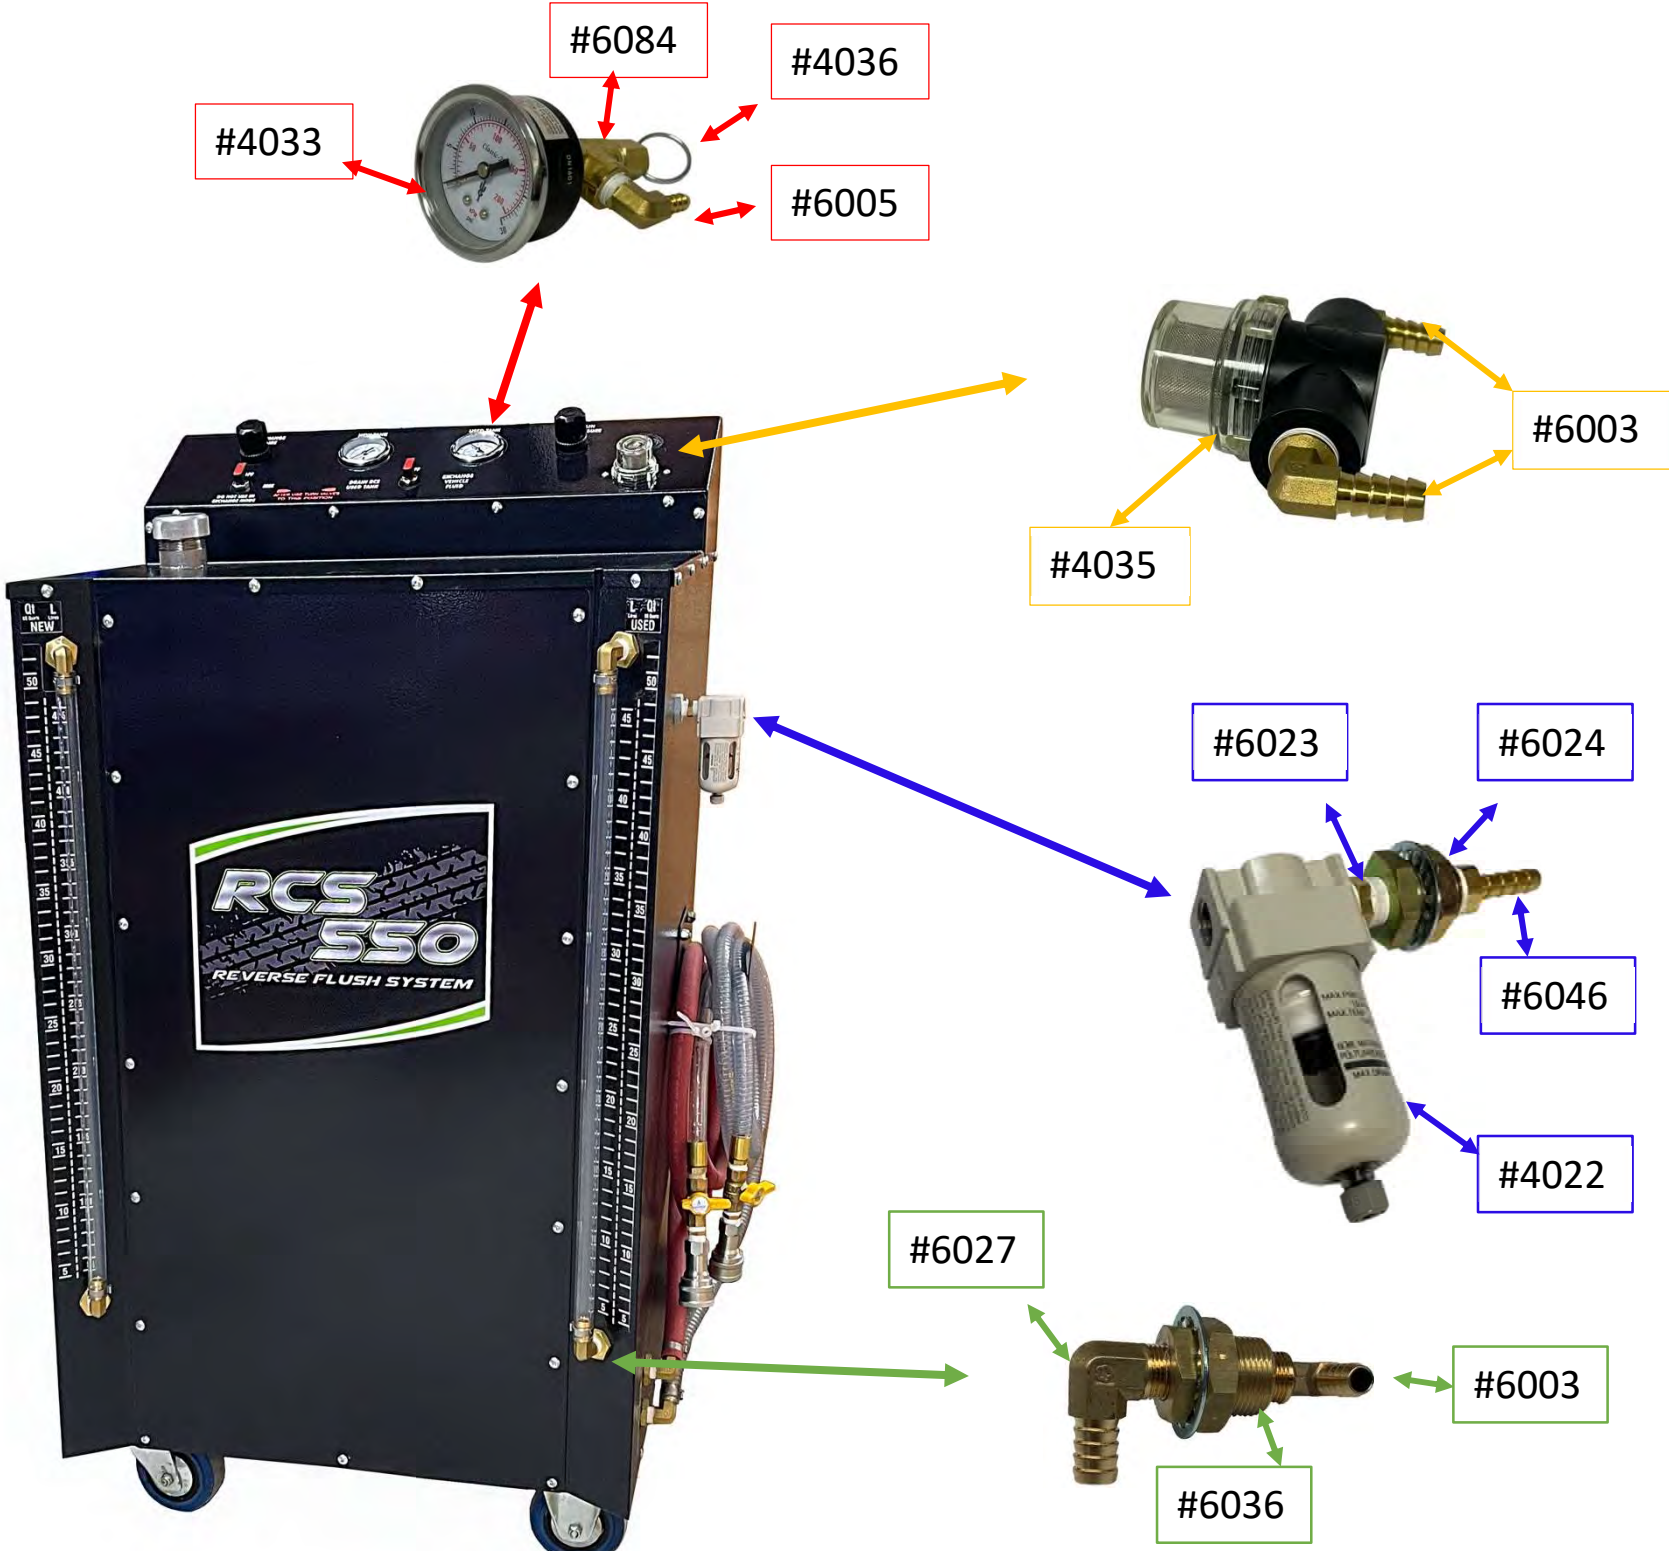

# RCS 550 Assembly Manual

#7016-1 - Assembled

#6072

#7016-1 - Assembled

#6072

#2055 – Back Plate

#2003

#2122  
Assembled

#2000-2

#2001

#2000

#2015

#6076

#4020

#6002

#6043

#6046

#4025

#6133

#6025

#6070

#3058 – New Fluid Tanks

# 3059 - Used Fluid Tank

#4034