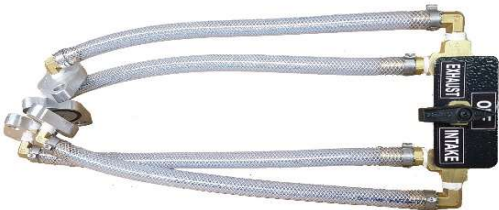

Part# DFS 910-26
International