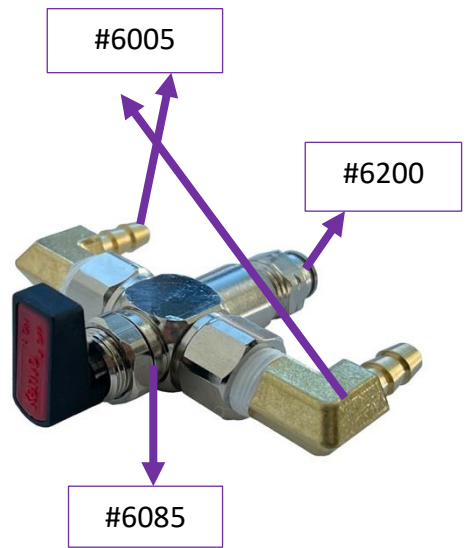

## DIESEL EGR SERVICE

#4029

#6000

#6046

#4042

#6209

DECAL KIT # 2075

#6005

#6046

#4024

#6021

#6200

#6005

#6200

#6085