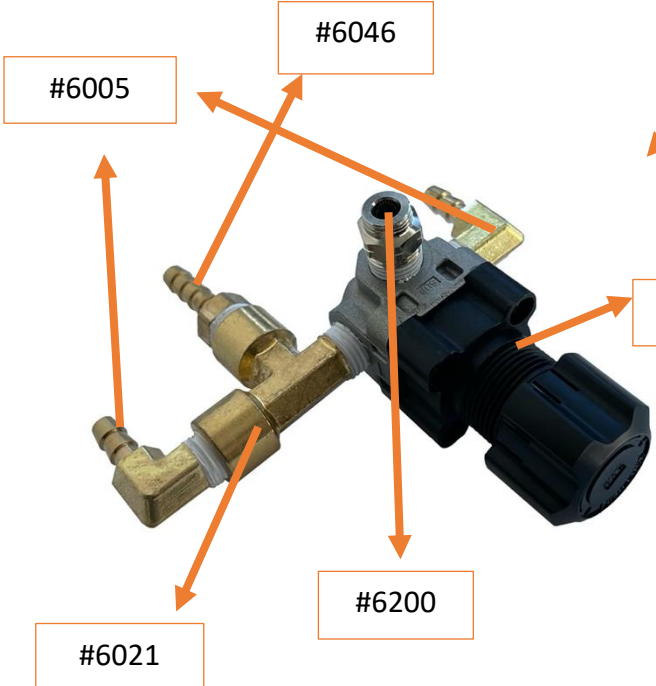

## DIESEL EGR SERVICE

#4029

#6000

#6046

#4042

#6209

DECAL KIT # 2075

#6005

#6046

#4024

#6021

#6200

#6005

#6200

#6085